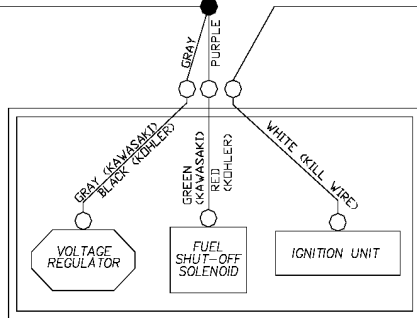

CASTER ASSEMBLY

ZERO TURN: CONSUMER

PXM_REF	PXM_PARTNO	DESCRIPTION	PXM_REMARK	QTY.
1	539101331	NUT		1
2	539101907	SCREW		1
3	539105543	SPACER		1
4	539107494	CASTER WLDMT		1
5	539110333	TIRE COMPLETE		1
6	539106995	TIRE, 410/350-5		1
7	539912234	VALVE		1

WIRING SCHEMATIC

PTO SWITCH

POSITION	CIRCUIT
OFF	C + C, B + H
ON	C + F, B + E, A + D

ENGINE
(REFER TO ENGINE MANUAL FOR MORE DETAIL)

NON-REMOVABLE CONNECTIONS

REMOVABLE CONNECTIONS

IGNITION SWITCH

POSITION	FUNCTION	CONTACT 1	CONTACT 2
1	OFF	M+C+A ₁	NONE
2	ON+ASS.	B+A ₁	L+A ₂
3	ON	B+A ₁	NONE
4	START	B+S+A ₁	NONE