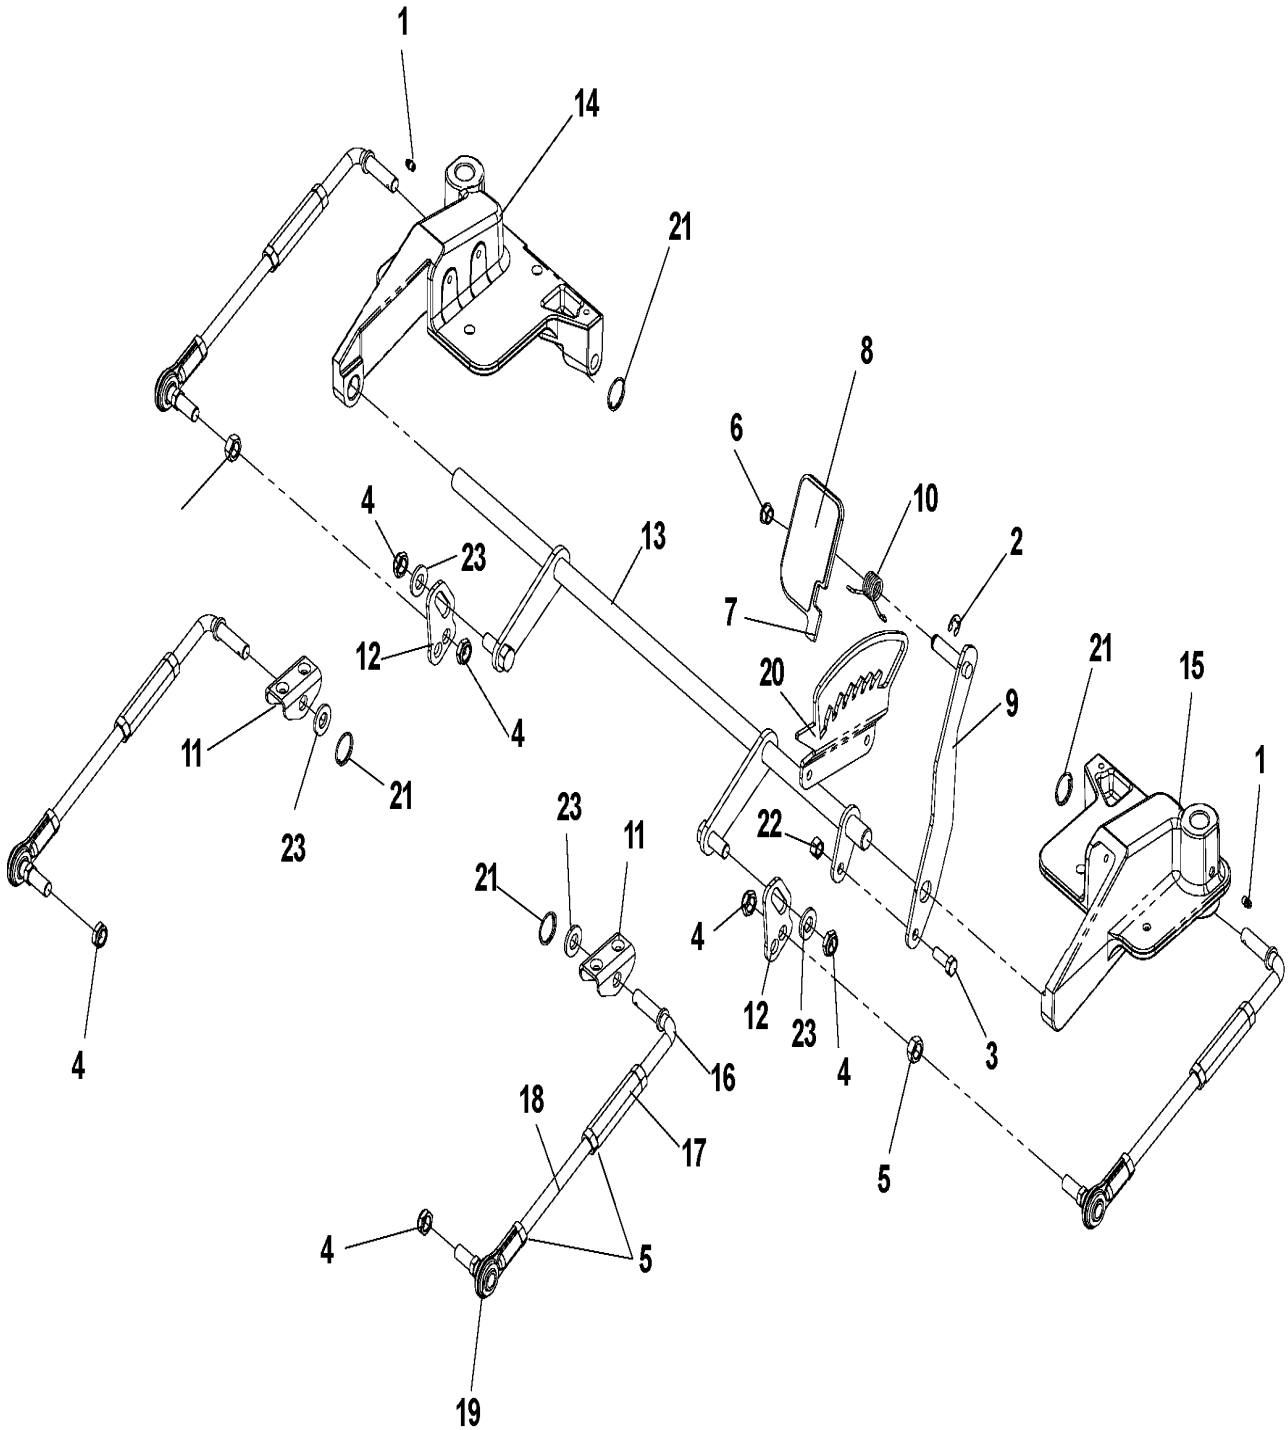

DECK LIFT

MODEL 968999508

ZERO TURN: CONSUMER

PXM_REF	PXM_PARTNO	DESCRIPTION	PXM_REMARK	QTY.
1	539101474	NIPPLE		2
2	539101949	RETAINER RING		1
3	539106791	BOLT		1
4	539108120	NUT		6
5	539108736	NUT 1/2-20 HEX JAM ZD		10
6	539100032	BUSHING		2
7	539110292	FOOT PEDAL		1
8	539110308	FOOT PAD, NON-SLIP		1
9	539110266	LIFT FOOT, LEVER WELDED		1
10	539110295	SPRING		1
11	539113561	BRACKET, DECK HANGER		2
12	539113562	CONNECTOR		2
13	539113565	LIFT SHAFT WELDMENT		1
14	539113586	CASTING		1
15	539113587	CASTING		1
16	539113923	LINKAGE ASSEMBLY, LIFT		1
17	539111207	TURNBUCKLE, 1/2		4
20	539113931	HEIGHT PLATE, DECK		1
21	539916459	RETAINER		4
22	539976979	NUT		1
23	539990250	WASHER		4