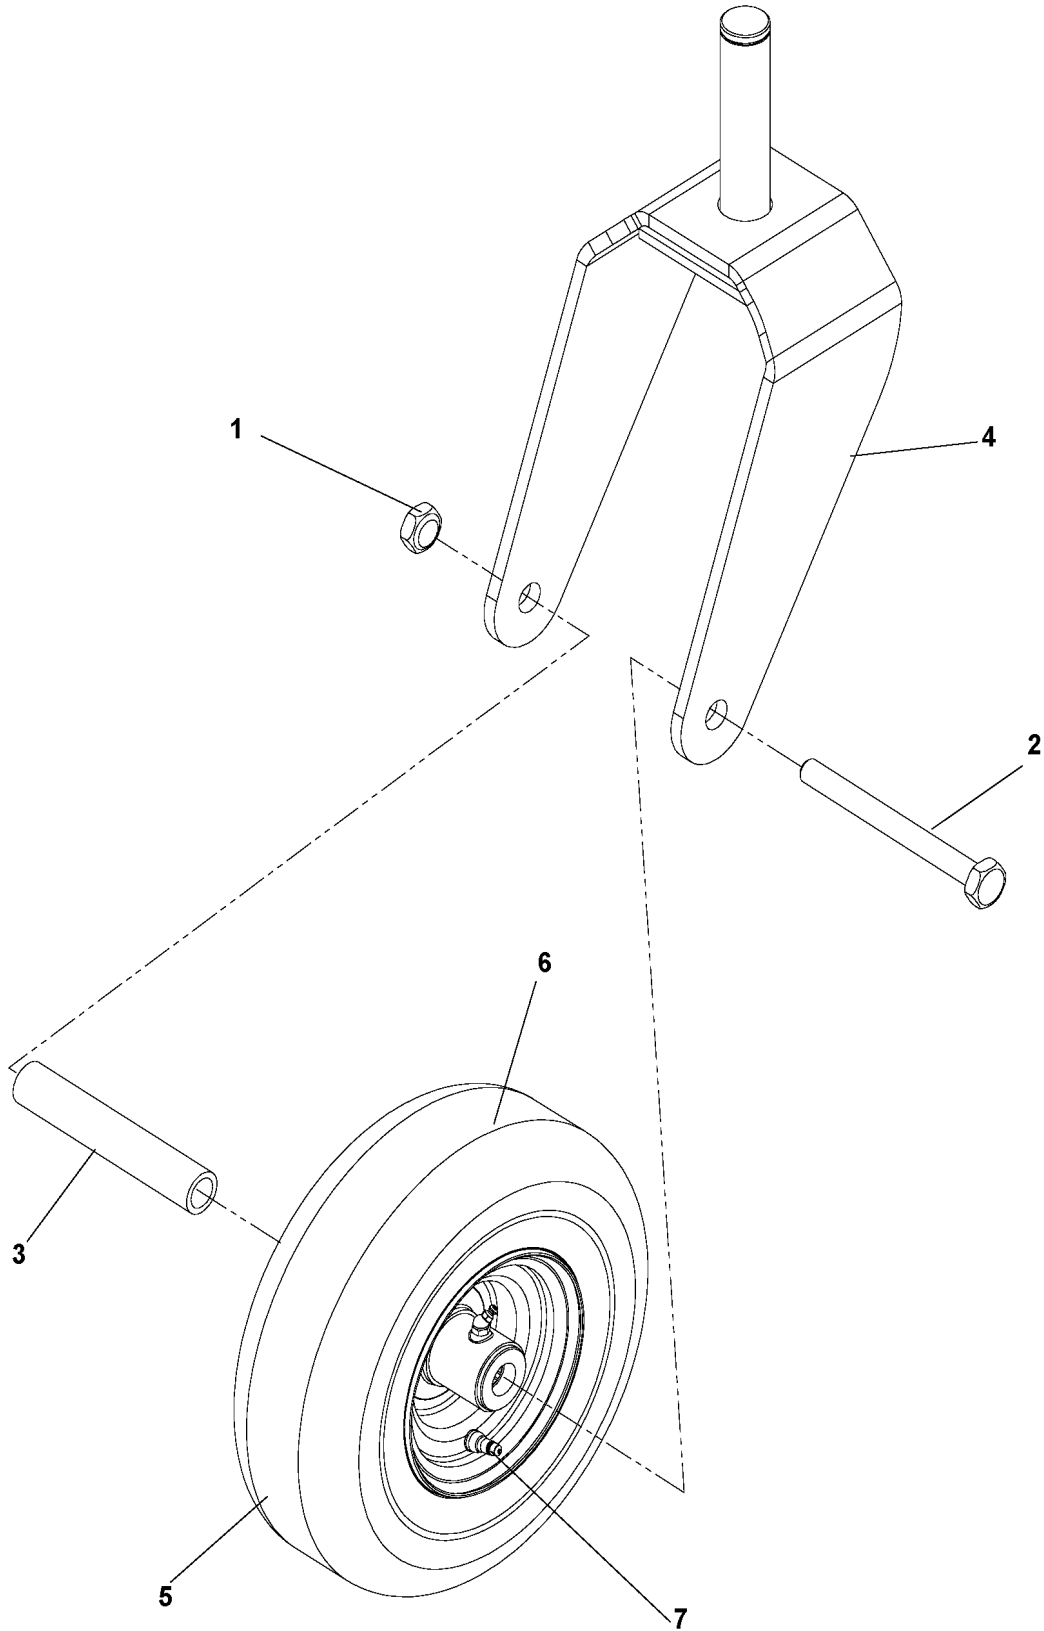

UTILITY BOX

MODEL 968999281

ZERO TURN: CONSUMER

PXM_REF	PXM_PARTNO	DESCRIPTION	PXM_REMARK	QTY.
1	539976988	PIN RETAINING SCREW		4
2	539977703	PIN RETAINING SCREW		4
3	539110435	TAILGATE		1
4	539110436	UTILITY BOX		1
-	539110469	ARM REST	NOT SHOWN	1

CASTER ASSEMBLY

ZERO TURN: CONSUMER

PXM_REF	PXM_PARTNO	DESCRIPTION	PXM_REMARK	QTY.
1	539101331	NUT		1
2	539101907	SCREW		1
3	539105543	SPACER		1
4	539107494	CASTER WLDMT		1
5	539110333	TIRE COMPLETE		1
6	539106995	TIRE, 410/350-5		1
7	539912234	VALVE		1