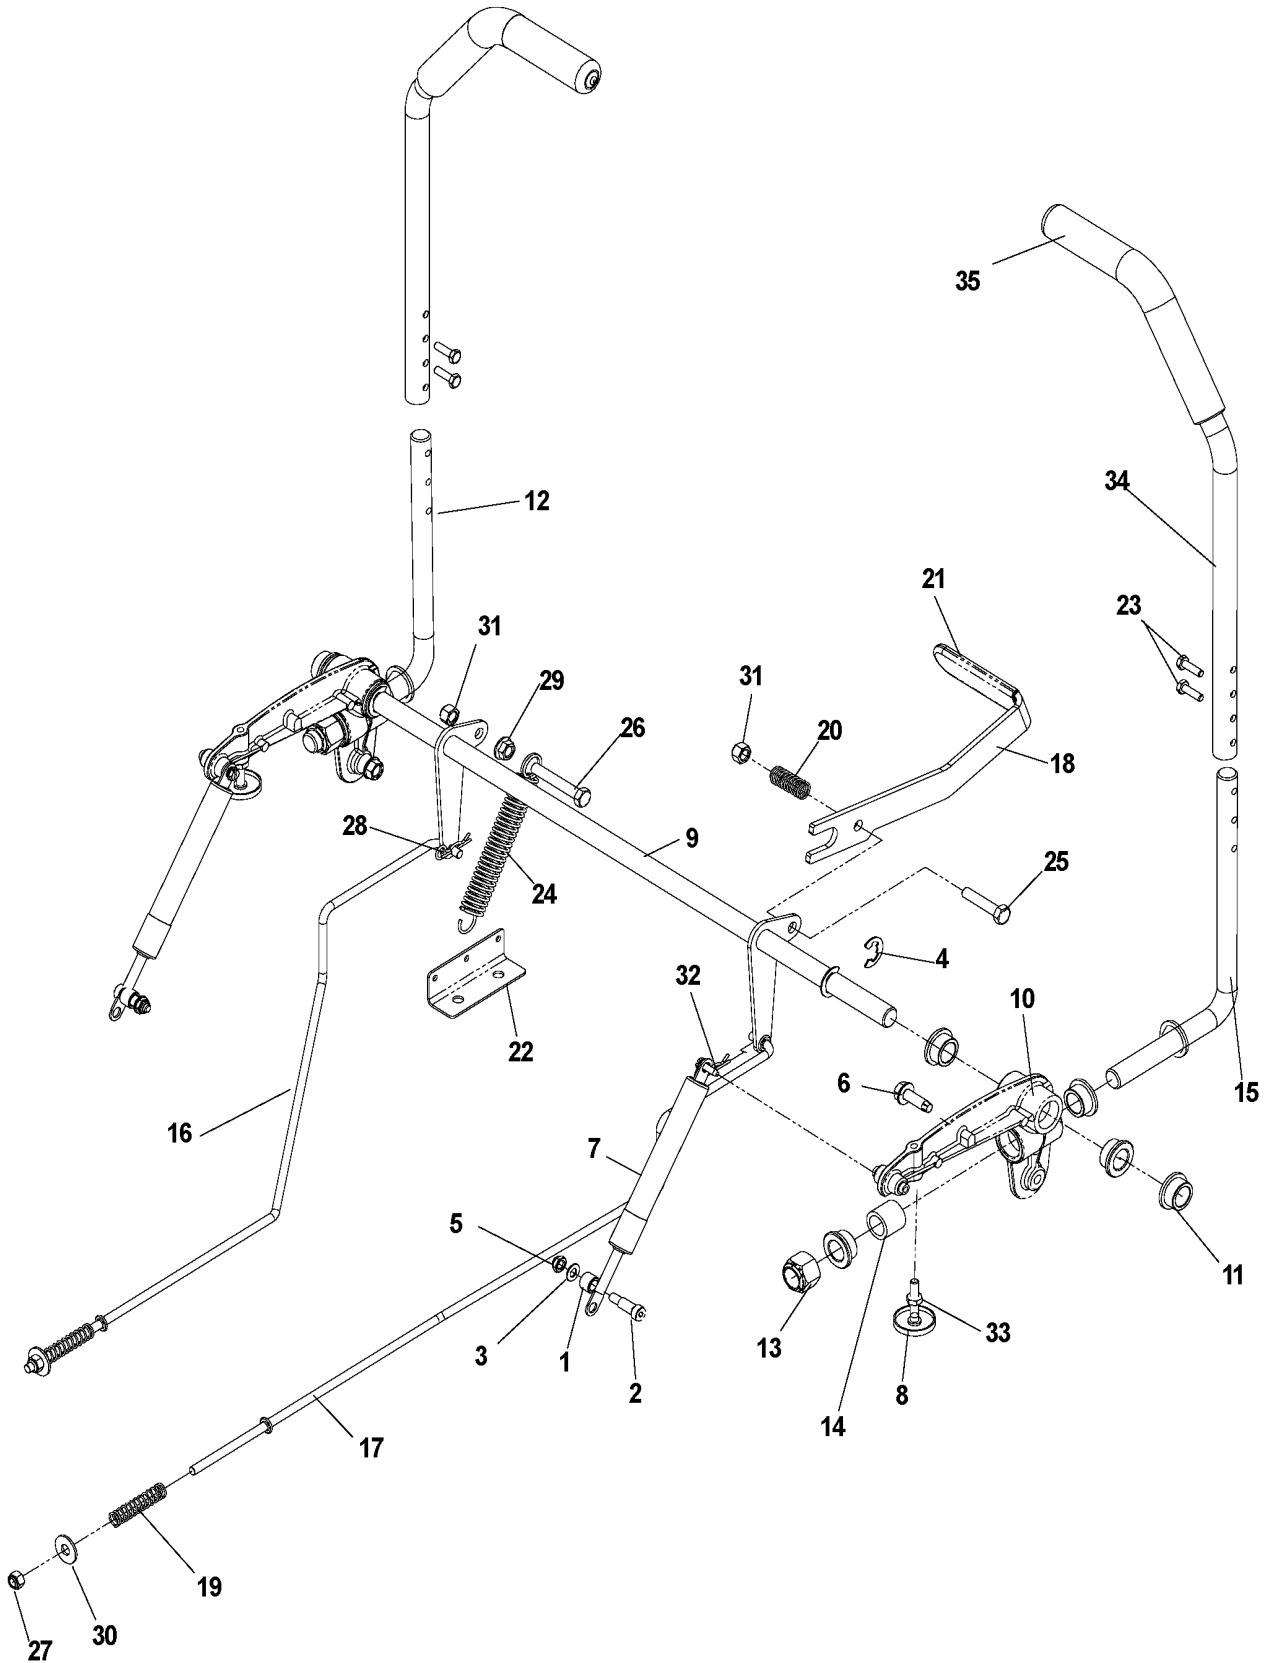

MOTION CONTROL

ZERO TURN: CONSUMER

PXM_REF	PXM_PARTNO	DESCRIPTION	PXM_REMARK	QTY.
1	539102827	SPACER		2
2	539102828	BOLT		2
3	539103547	WASHER		2
4	539105069	RETAINER RING		2
5	539108120	NUT		2
6	539108460	BOLT		2
7	539108793	DAMPER		2
8	539110021	POST, RETURN TO NEUTRAL		2
9	539110142	SHAFT, MOTION, BRAKE PLATED		1
10	539110145	MOTION CASTING		2
11	539113121	MOTION BUSHING		8
12	539110233	MOTION CONTROL ARM, WLDMNT LH		1
13	539110340	NUT, 5/8-11 NYLOC		2
14	539110430	BUSHING		2
15	539110236	MOTION CONTROL ARM, WLDMNT RH		1
16	539110268	BRAKE ROD FORMED RT 1/4		1
17	539110269	BRAKE ROD FORMED LT 1/4		1
18	539110282	BRAKE LEVER		1
19	539110342	SPRING		2
20	539110477	BRAKE LEVER		1
21	539110478	BRAKE LEVER		1
22	539110675	SPRING BRACKET		1
23	539990643	HCS 1/4-20X7/8 GR5		4
24	539916159	SPRINT		1
25	539976935	CAPSCREW		1
26	539976937	CAPSCREW		1
27	539976978	NUT		2
28	539976988	PIN RETAINING SCREW		2
29	539990585	NUT		1
30	539990692	WASHER		2
31	539990717	NUT		2
32	539991034	SCREW		2
33	539991112	NUT, 1/4-20, JAM		2
34	539110338	CONTROL LEVER		2
35	539110337	CONTROL LEVER		2
	PXM_PARTNO		PXM_REMARK