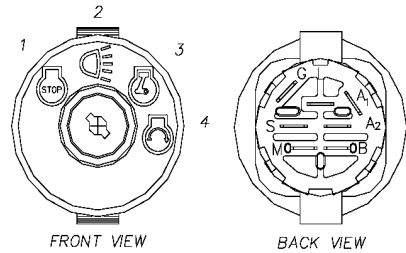

WIRING SCHEMATIC

PTO SWITCH

POSITION	CIRCUIT
OFF	C + C, B + H
ON	C + F, B + E, A + D

ENGINE
(REFER TO ENGINE MANUAL FOR MORE DETAIL)

NON-REMOVABLE CONNECTIONS

REMOVABLE CONNECTIONS

IGNITION SWITCH

POSITION	FUNCTION	CONTACT 1	CONTACT 2
1	OFF	M+C+A ₁	NONE
2	ON+ASS.	B+A ₁	L+A ₂
3	ON	B+A ₁	NONE
4	START	B+S+A ₁	NONE

MAIN FRAME

MODELS: 968999281, 968999511, 968999512

ZERO TURN: CONSUMER

PXM_REF	PXM_PARTNO	DESCRIPTION	PXM_REMARK	QTY.
1	539110115	DECAL		1
2	539101080	SWITCH		3
3	539101151	RETAINER RING		2
4	539102678	PLATE		3
5	539105245	GROMMET		1
6	539106188	TANK CAP - ANTI		1
7	539107475	BOLT		33
8	539109552	WASHER - 3/8		4
9	539110131	CONSOLE		1
10	539110251	FENDER		1
11	539110252	FUEL TANK		1
12	539110284	FOOT REST		1
13	539110294	WASHER		2
14	539110303	BOLT		2
15	539110310	SLIP, MATTING		1
16	539110432	STEM, FUEL TANK		1
17	539110673	SCREW		8
18	539110860	BRACKET		2
19	539112694	SEAT MOUNT		1
20	539112699	SEAT, LOWBACK		1
539 112700	539112700	SEAT, HIGHBACK		1
21	539923787	BUSHING		4
22	539976952	SCREW		10
23	539990362	SCREW		8
24	539990369	SCREW		4
25	539990717	NUT		11
26	539104411	KNOB		4
27	539110495	REAR BRKT, TOOL BOX, PAINTED		1
539 107616	539107616	BATTERY CABLE, POSITIVE		2
539 110068	539110068	BATTERY CABLE, NEGATIVE		1
539 110290	539110290	FOAM STRIP, FUEL TANK		2
539 110309	539110309	HARNES		1