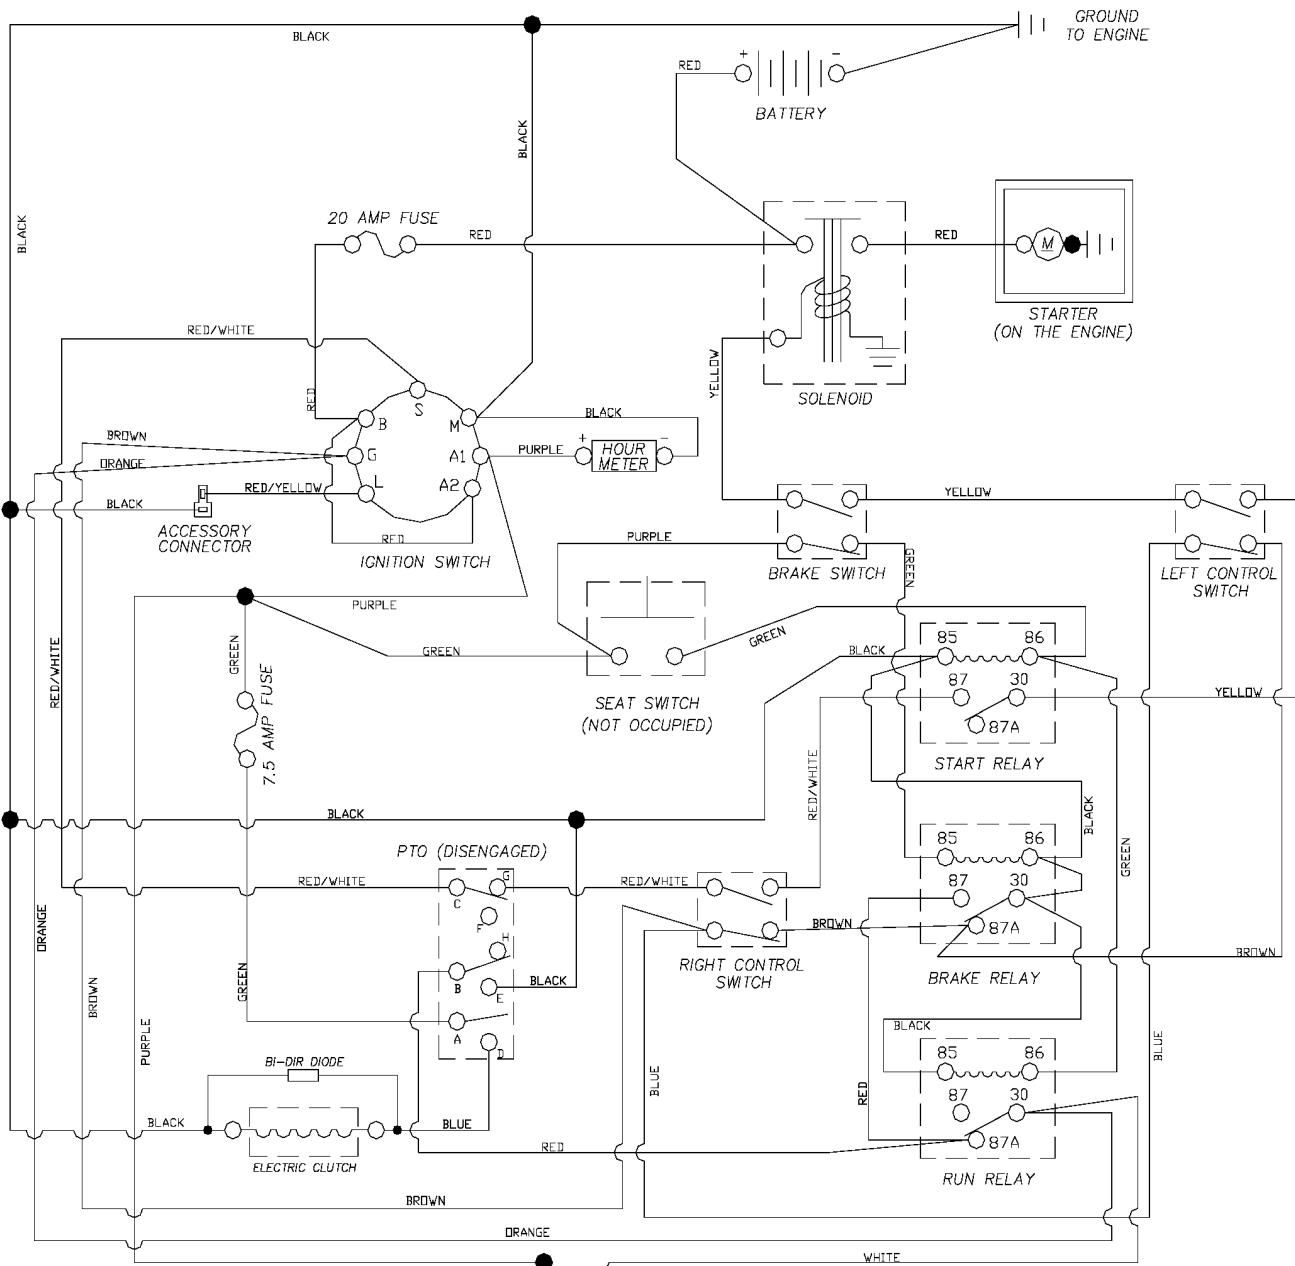

UTILITY BOX

MODEL 968999281

ZERO TURN: CONSUMER

PXM_REF	PXM_PARTNO	DESCRIPTION	PXM_REMARK	QTY.
1	539976988	PIN RETAINING SCREW		4
2	539977703	PIN RETAINING SCREW		4
3	539110435	TAILGATE		1
4	539110436	UTILITY BOX		1
-	539110469	ARM REST	NOT SHOWN	1

CASTER ASSEMBLY

ZERO TURN: CONSUMER

PXM_REF	PXM_PARTNO	DESCRIPTION	PXM_REMARK	QTY.
1	539101331	NUT		1
2	539101907	SCREW		1
3	539105543	SPACER		1
4	539107494	CASTER WLDMT		1
5	539110333	TIRE COMPLETE		1
6	539106995	TIRE, 410/350-5		1
7	539912234	VALVE		1

WIRING SCHEMATIC

PTO SWITCH

POSITION	CIRCUIT
OFF	C + C, B + H
ON	C + F, B + E, A + D

ENGINE
(REFER TO ENGINE MANUAL FOR MORE DETAIL)

NON-REMOVABLE CONNECTIONS

REMOVABLE CONNECTIONS

IGNITION SWITCH

POSITION	FUNCTION	CONTACT 1	CONTACT 2
1	OFF	M+C+A ₁	NONE
2	ON+ASS.	B+A ₁	L+A ₂
3	ON	B+A ₁	NONE
4	START	B+S+A ₁	NONE