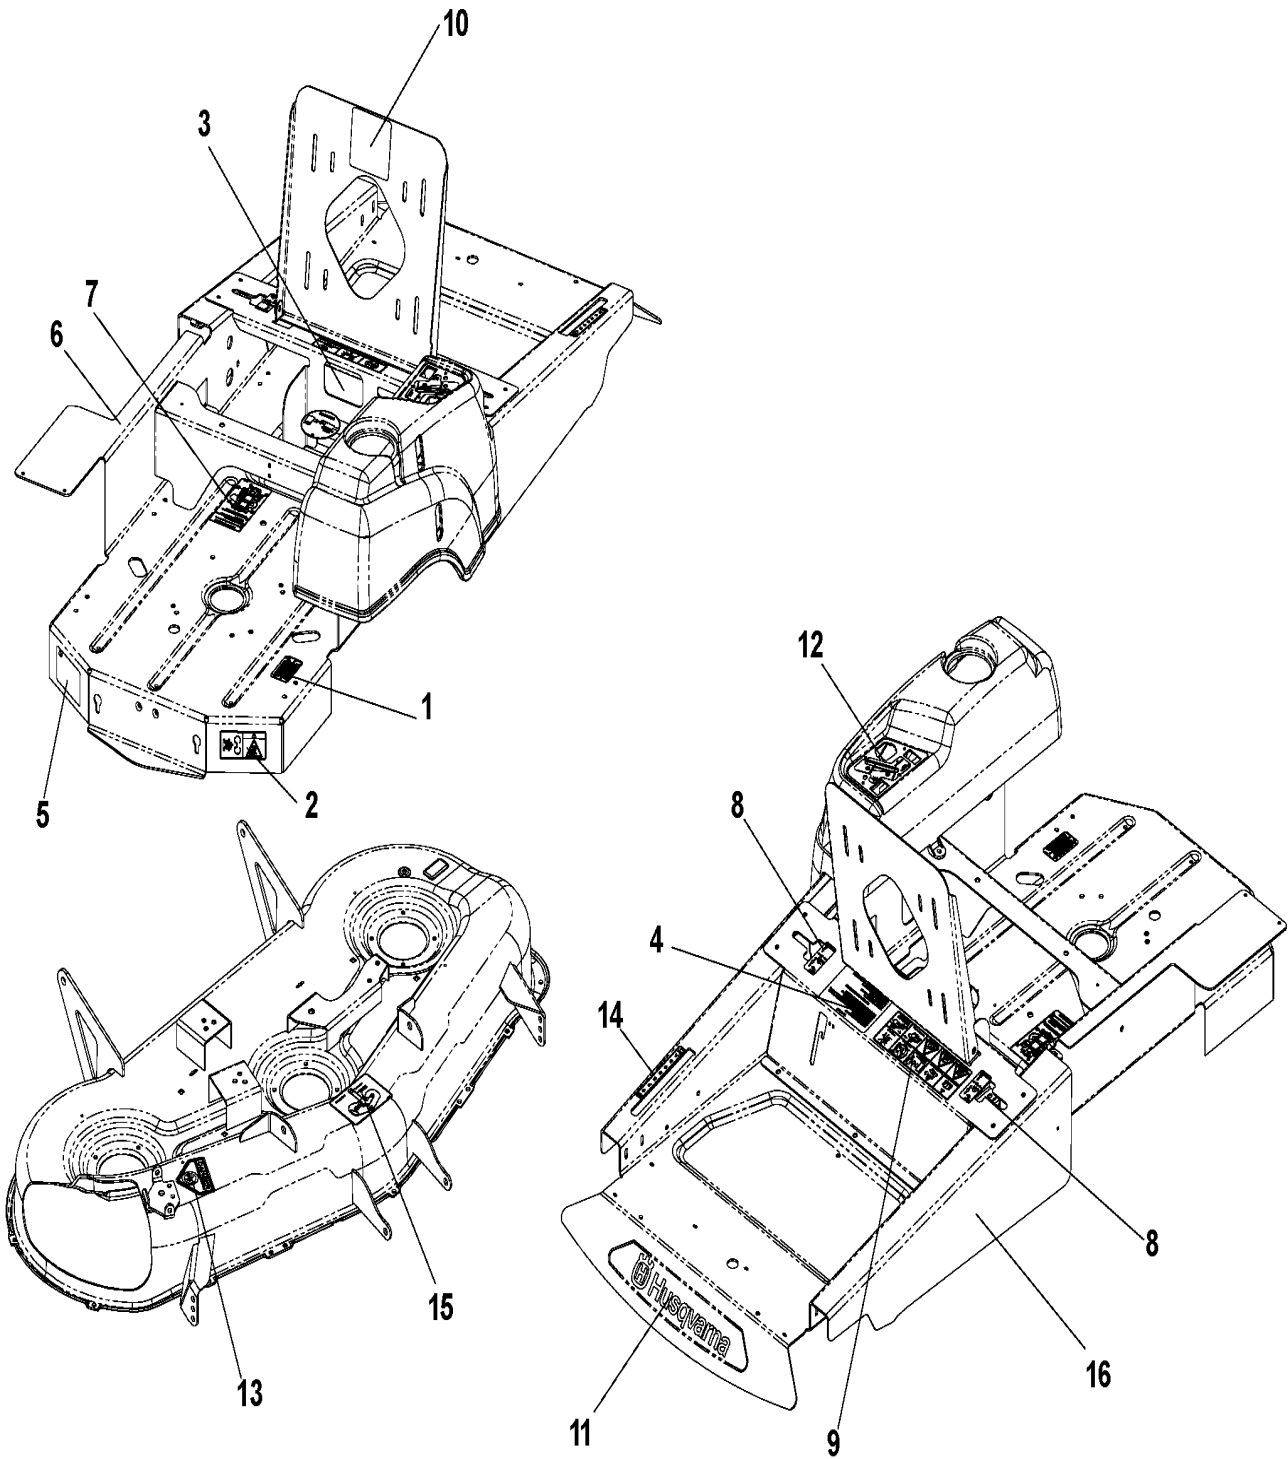

DECALS

MODELS 968999508, 968999511, 968999512

ZERO TURN: CONSUMER

PXM_REF	PXM_PARTNO	DESCRIPTION	PXM_REMARK	QTY.
1	539101881	DECAL		1
2	539105744	DECAL		1
3	539105745	DECAL		1
4	539108179	DECAL		1
5	539108385	DECAL		1
6	539108386	DECAL		1
7	539109897	DECAL		1
8	539109898	DECAL		2
9	539109908	DECAL		1
10	539110522	DECAL		1
11	539111047	DECAL		1
12	539112740	DECAL		1
13	539913010	DECAL		1
14	539113930	DECAL		1
15	539113942	DECAL		1
16	539113940	DECAL		1
539 113941	539113941	DECAL		1
539 112724	539112724	DECAL		1
539 112725	539112725	DECAL		1
539 113590	539113590	DECAL		1
539 113591	539113591	DECAL		1
539 113213	539113213	DECAL		1