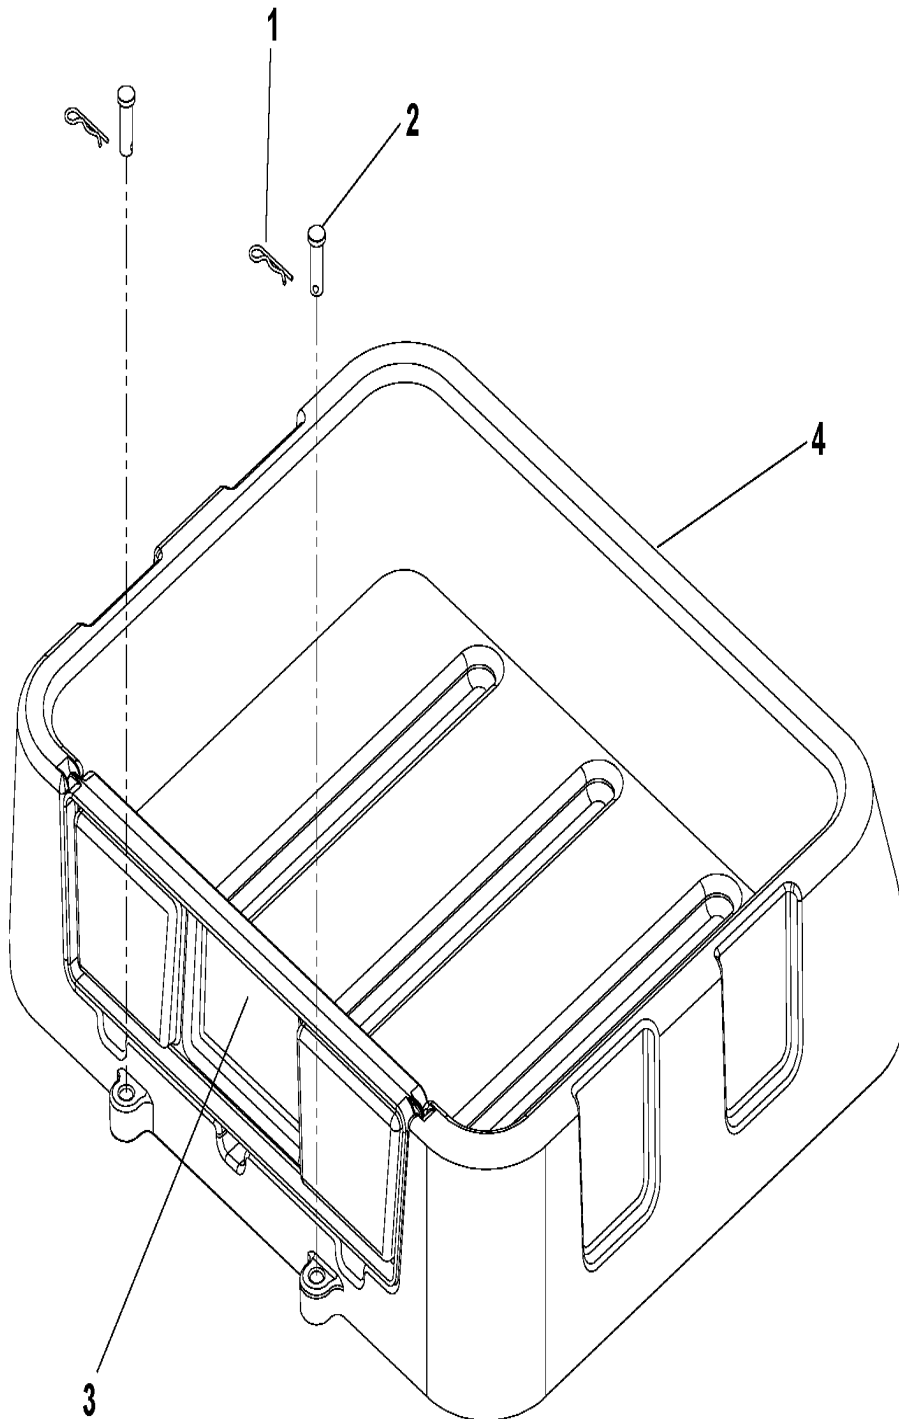

DECK LIFT

MODEL 968999508

ZERO TURN: CONSUMER

PXM_REF	PXM_PARTNO	DESCRIPTION	PXM_REMARK	QTY.
1	539101474	NIPPLE		2
2	539101949	RETAINER RING		1
3	539106791	BOLT		1
4	539108120	NUT		6
5	539108736	NUT 1/2-20 HEX JAM ZD		10
6	539100032	BUSHING		2
7	539110292	FOOT PEDAL		1
8	539110308	FOOT PAD, NON-SLIP		1
9	539110266	LIFT FOOT, LEVER WELDED		1
10	539110295	SPRING		1
11	539113561	BRACKET, DECK HANGER		2
12	539113562	CONNECTOR		2
13	539113565	LIFT SHAFT WELDMENT		1
14	539113586	CASTING		1
15	539113587	CASTING		1
16	539113923	LINKAGE ASSEMBLY, LIFT		1
17	539111207	TURNBUCKLE, 1/2		4
20	539113931	HEIGHT PLATE, DECK		1
21	539916459	RETAINER		4
22	539976979	NUT		1
23	539990250	WASHER		4

UTILITY BOX

MODEL 968999281

ZERO TURN: CONSUMER

PXM_REF	PXM_PARTNO	DESCRIPTION	PXM_REMARK	QTY.
1	539976988	PIN RETAINING SCREW		4
2	539977703	PIN RETAINING SCREW		4
3	539110435	TAILGATE		1
4	539110436	UTILITY BOX		1
-	539110469	ARM REST	NOT SHOWN	1