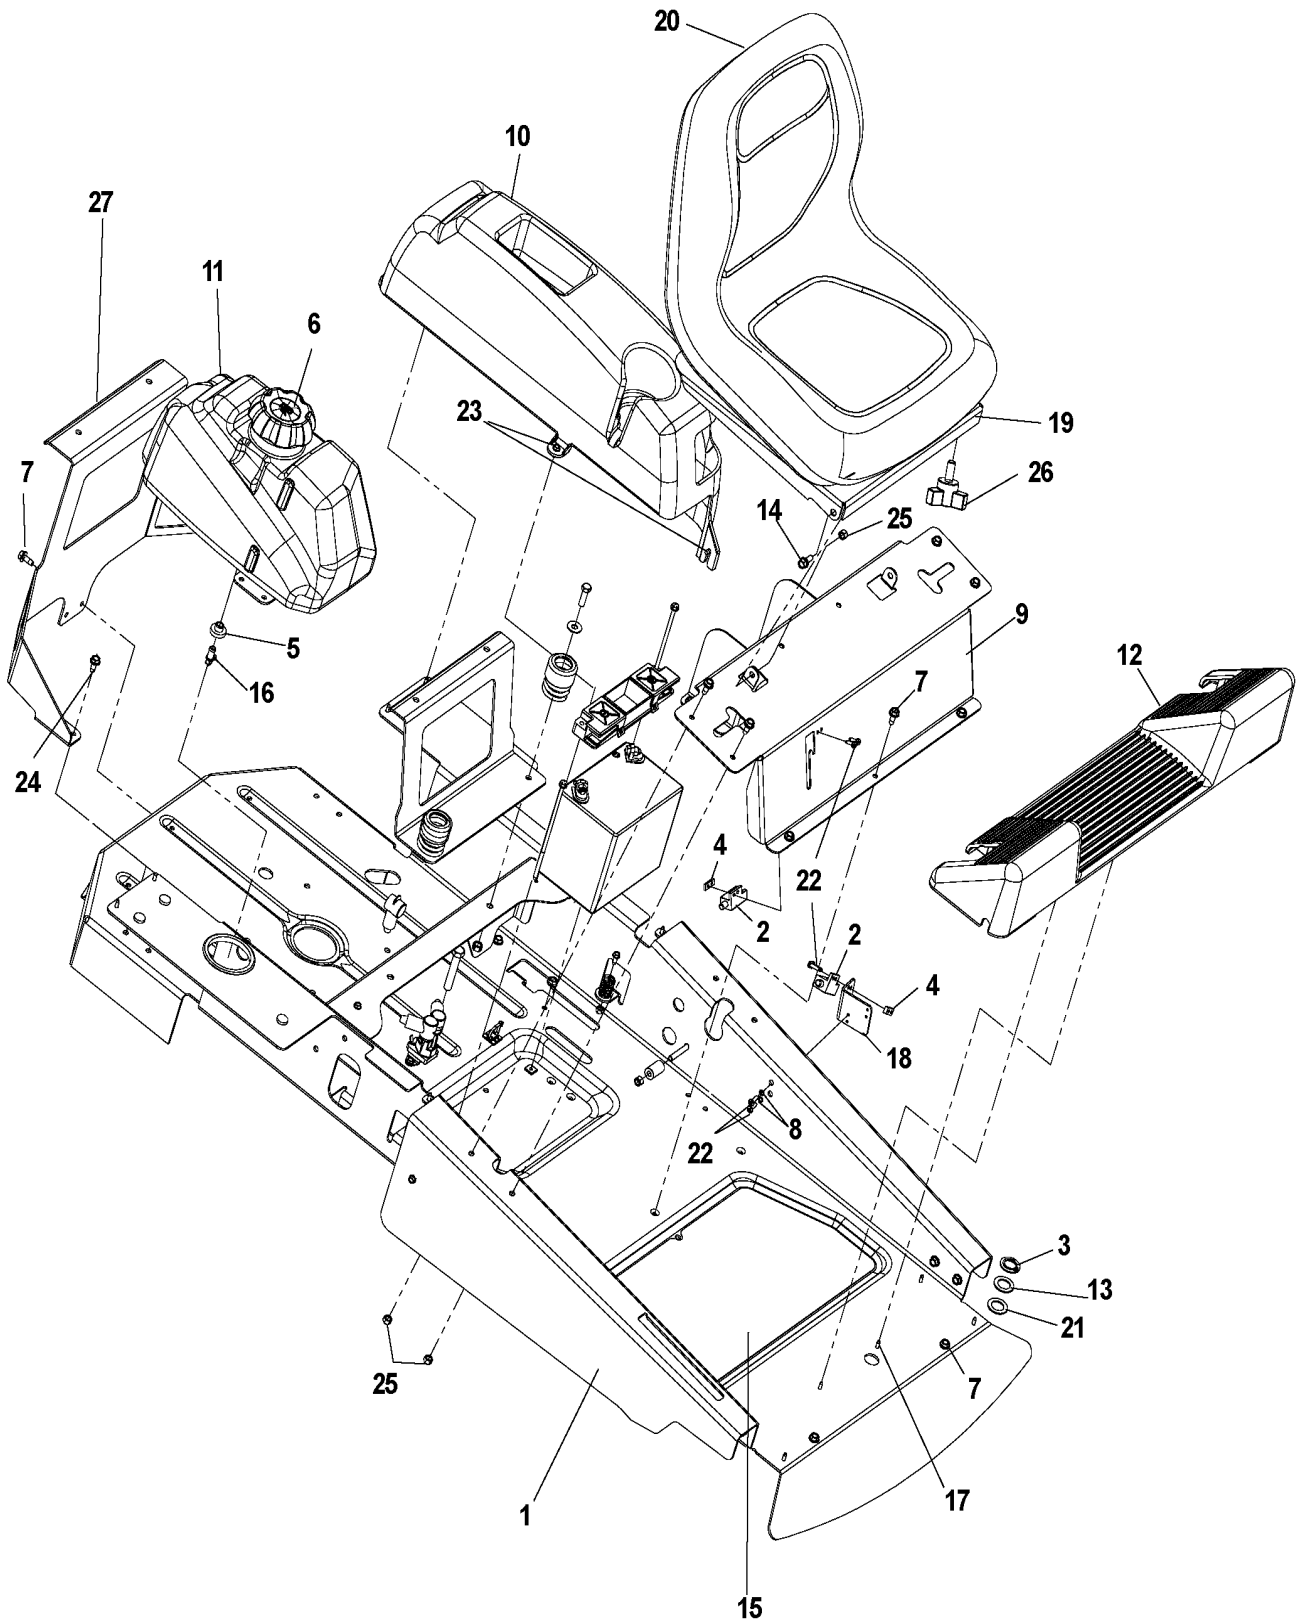

WIRING SCHEMATIC

PTO SWITCH

POSITION	CIRCUIT
OFF	C + C, B + H
ON	C + F, B + E, A + D

ENGINE
(REFER TO ENGINE MANUAL FOR MORE DETAIL)

NON-REMOVABLE CONNECTIONS

REMOVABLE CONNECTIONS

IGNITION SWITCH

POSITION	FUNCTION	CONTACT 1	CONTACT 2
1	OFF	M+C+A ₁	NONE
2	ON+ASS.	B+A ₁	L+A ₂
3	ON	B+A ₁	NONE
4	START	B+S+A ₁	NONE

MAIN FRAME

MODELS: 968999281, 968999511, 968999512

ZERO TURN: CONSUMER

PXM_REF	PXM_PARTNO	DESCRIPTION	PXM_REMARK	QTY.
1	539110115	DECAL		1
2	539101080	SWITCH		3
3	539101151	RETAINER RING		2
4	539102678	PLATE		3
5	539105245	GROMMET		1
6	539106188	TANK CAP - ANTI		1
7	539107475	BOLT		33
8	539109552	WASHER - 3/8		4
9	539110131	CONSOLE		1
10	539110251	FENDER		1
11	539110252	FUEL TANK		1
12	539110284	FOOT REST		1
13	539110294	WASHER		2
14	539110303	BOLT		2
15	539110310	SLIP, MATTING		1
16	539110432	STEM, FUEL TANK		1
17	539110673	SCREW		8
18	539110860	BRACKET		2
19	539112694	SEAT MOUNT		1
20	539112699	SEAT, LOWBACK		1
539 112700	539112700	SEAT, HIGHBACK		1
21	539923787	BUSHING		4
22	539976952	SCREW		10
23	539990362	SCREW		8
24	539990369	SCREW		4
25	539990717	NUT		11
26	539104411	KNOB		4
27	539110495	REAR BRKT, TOOL BOX, PAINTED		1
539 107616	539107616	BATTERY CABLE, POSITIVE		2
539 110068	539110068	BATTERY CABLE, NEGATIVE		1
539 110290	539110290	FOAM STRIP, FUEL TANK		2
539 110309	539110309	HARNES		1