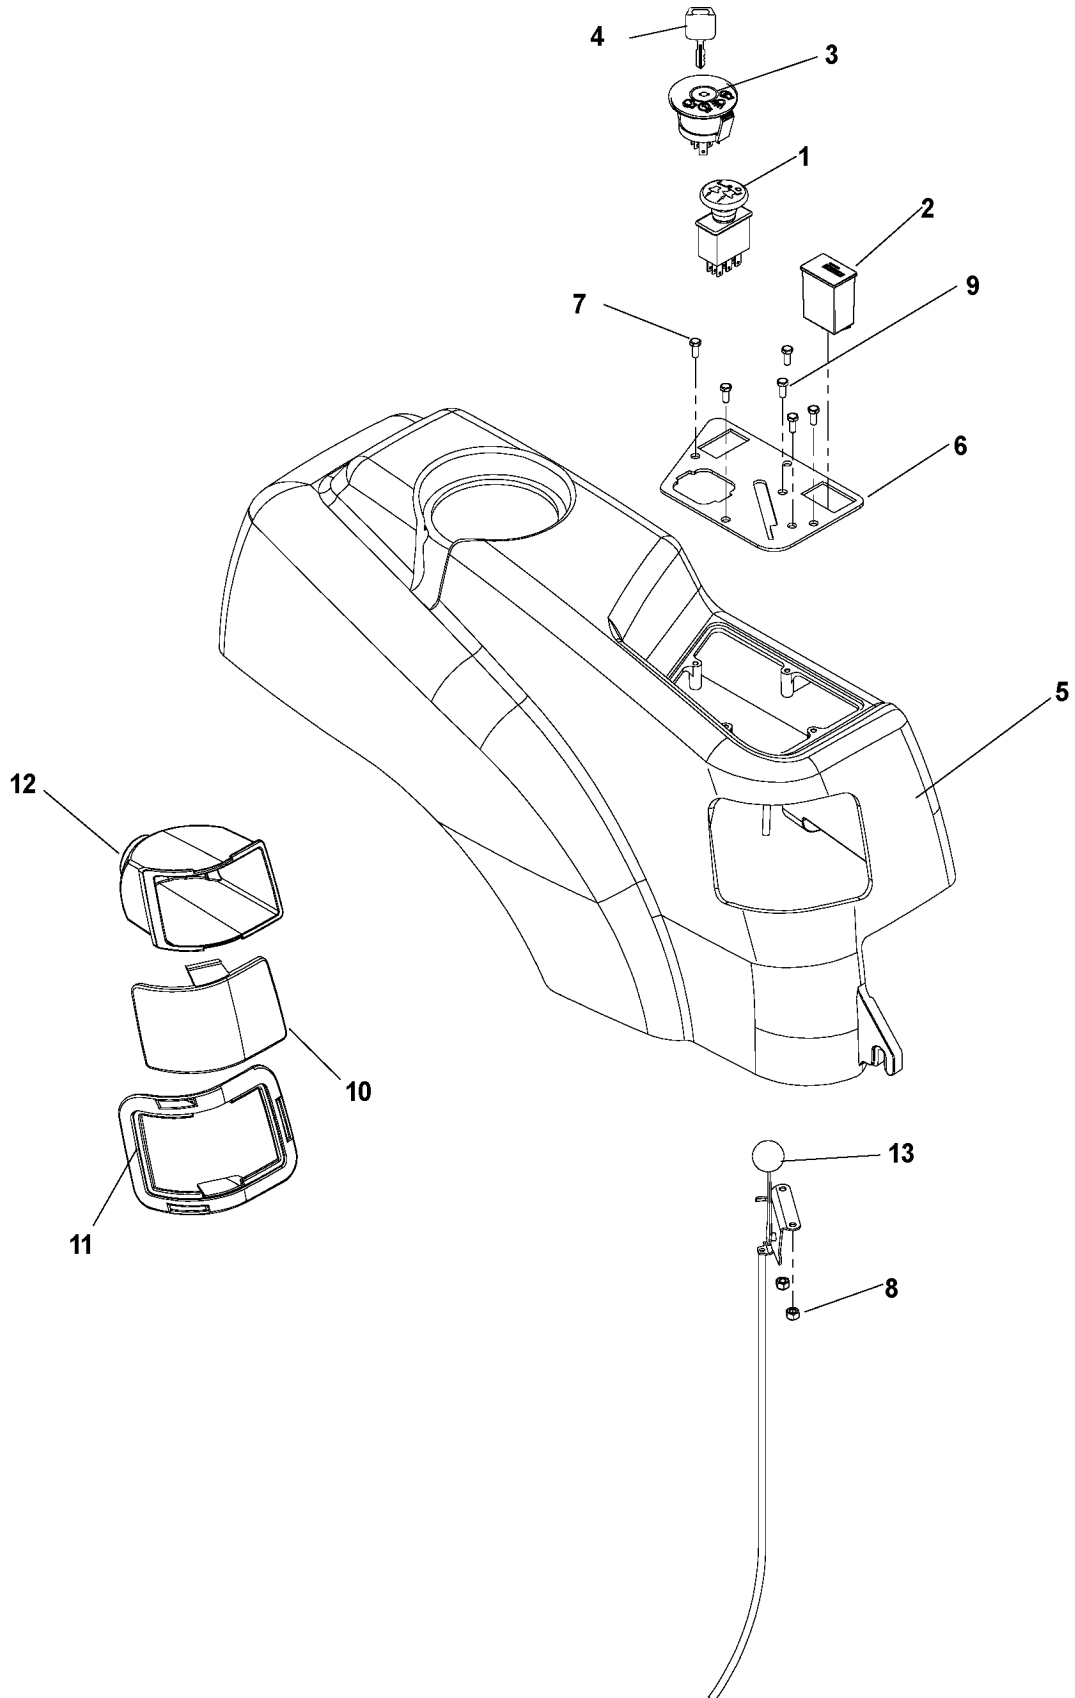

MAIN FRAME

MODELS: 968999281, 968999511, 968999512

ZERO TURN: CONSUMER

PXM_REF	PXM_PARTNO	DESCRIPTION	PXM_REMARK	QTY.
1	539110115	DECAL		1
2	539101080	SWITCH		3
3	539101151	RETAINER RING		2
4	539102678	PLATE		3
5	539105245	GROMMET		1
6	539106188	TANK CAP - ANTI		1
7	539107475	BOLT		33
8	539109552	WASHER - 3/8		4
9	539110131	CONSOLE		1
10	539110251	FENDER		1
11	539110252	FUEL TANK		1
12	539110284	FOOT REST		1
13	539110294	WASHER		2
14	539110303	BOLT		2
15	539110310	SLIP, MATTING		1
16	539110432	STEM, FUEL TANK		1
17	539110673	SCREW		8
18	539110860	BRACKET		2
19	539112694	SEAT MOUNT		1
20	539112699	SEAT, LOWBACK		1
539 112700	539112700	SEAT, HIGHBACK		1
21	539923787	BUSHING		4
22	539976952	SCREW		10
23	539990362	SCREW		8
24	539990369	SCREW		4
25	539990717	NUT		11
26	539104411	KNOB		4
27	539110495	REAR BRKT, TOOL BOX, PAINTED		1
539 107616	539107616	BATTERY CABLE, POSITIVE		2
539 110068	539110068	BATTERY CABLE, NEGATIVE		1
539 110290	539110290	FOAM STRIP, FUEL TANK		2
539 110309	539110309	HARNES		1

CONSOLE ASSEMBLY

MODELS: 968999508

ZERO TURN: CONSUMER

PXM_REF	PXM_PARTNO	DESCRIPTION	PXM_REMARK	QTY.
1	539101768	SWITCH		1
2	539110074	HOUR METER		1
3	532175566	SWITCH		1
4	539107544	KEY		1
5	539110250	FENDER		1
6	539112735	CONSOLE		1
7	539110673	SCREW		4
8	539976977	NUT		2
9	539990411	SCREW		2
10	539110457	LEFT HEADLIGHT LENS		1
539 110453	539110453	RT HEADLIGHT LENS		1
539 110056	539110056	LENS, COLORED LEFT		1
539 110057	539110057	LENS, COLORED RIGHT		1
11	539110451	RT HEADLIGHT RIM		1
539 110455	539110455	LEFT HEADLIGHT RIM		1
12	539110452	RT HEADLIGHT REFLECTOR		1
539 110456	539110456	LEFT HEADLIGHT REFLECTOR		1
13	539112734	THROTTLE CABLE		1
539 110471	539110471	HEADLIGHT HARNESS		1
539 112439	539112439	CHOKE CONTROL		1