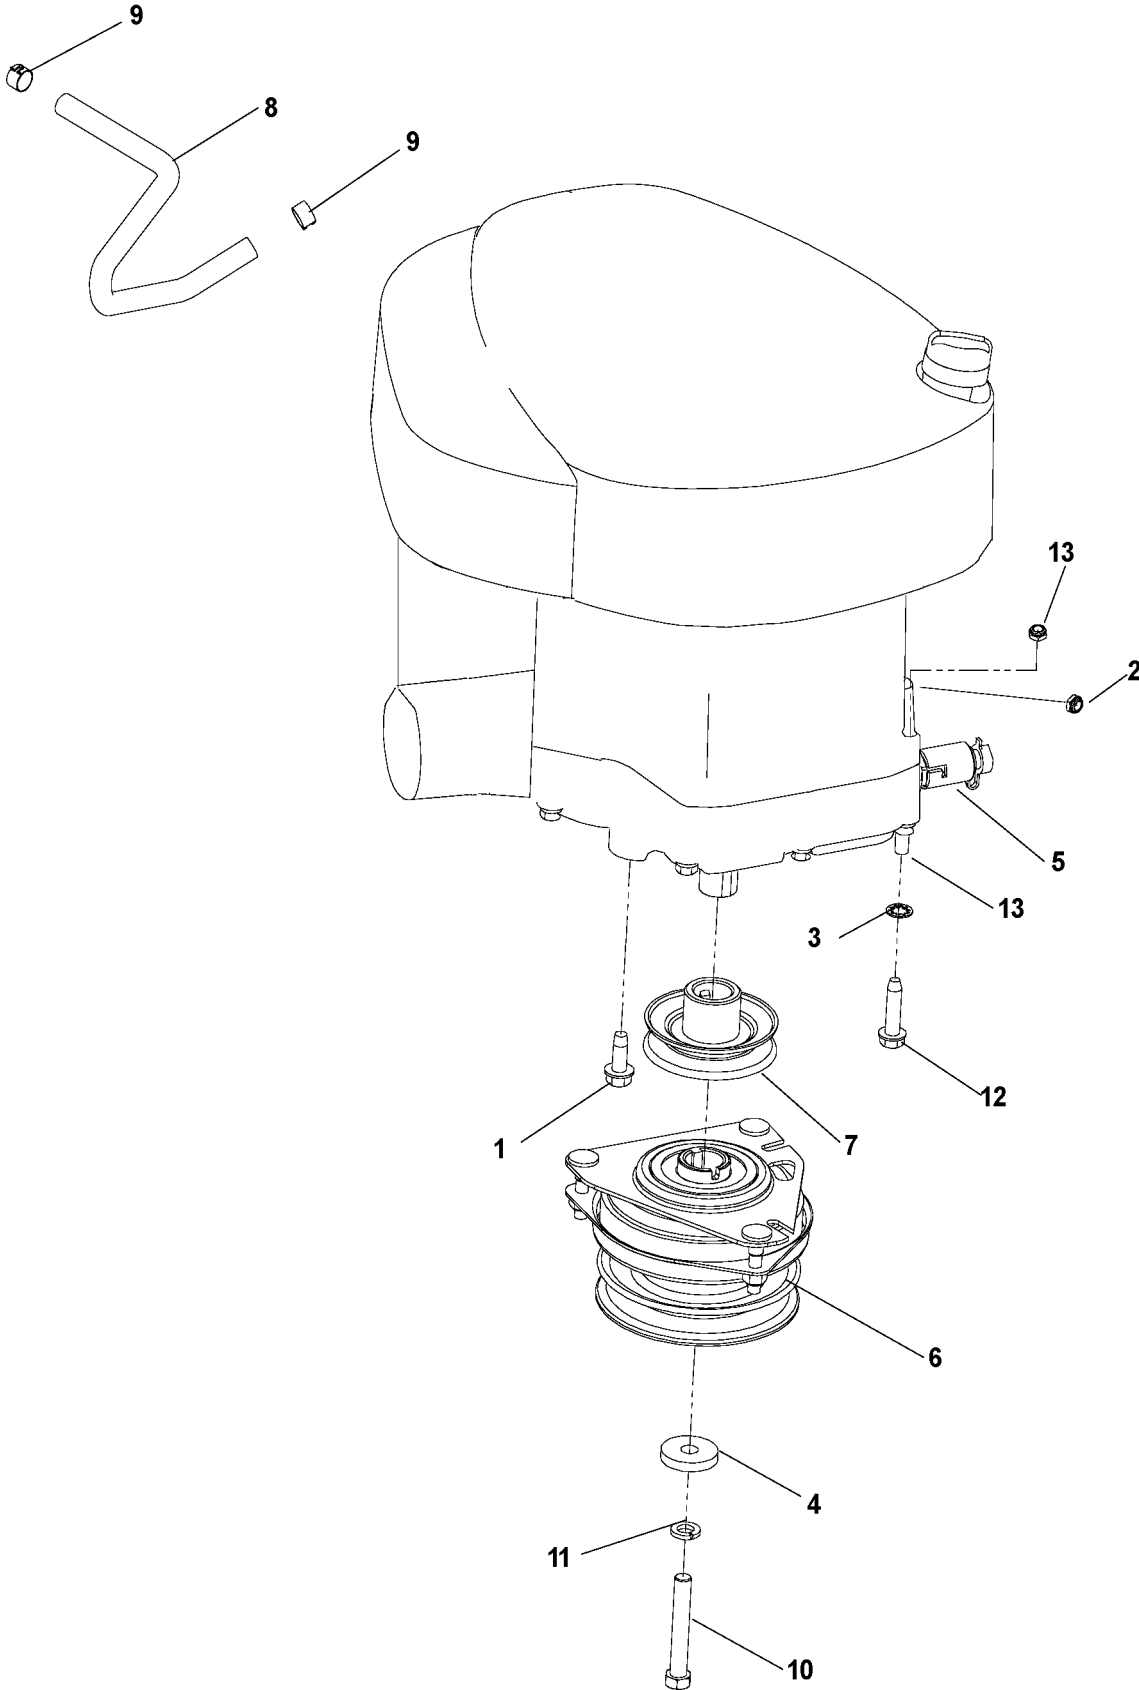

ENGINE ASSEMBLY (24 & 26 HP)

BRIGGS & STRATTON

MODELS: 968999508, 968999512

ZERO TURN: CONSUMER

PXM_REF	PXM_PARTNO	DESCRIPTION	PXM_REMARK	QTY.
1	539107476	BOLT		3
2	539108120	NUT		1
3	539990692	WASHER		2
4	539110064	CLUTCH, WASHER		1
5	539110093	OIL DRAIN FITTING		1
6	532180505	CLUTCH		1
7	539110423	PULLEY		1
8	539110425	FUEL LINE (5')		1
9	539912222	CLAMP		2
10	539923388	HEX SCREW 7/16-20 X 3		1
11	539990247	WASHER		1
12	539976938	CAPSCREW 5/16 X 2-1/4 HED HEAD		1
13	539990546	NUT		2
539 109843	539109843	B&S MUFFLER, VERTICAL		1
539 109844	539109844	B&S MANIFOLD		1
539 109980	539109980	MUFFLER CLAMP		1
539 970498	539970498	HOSE, FUEL 1/4"		2
539 107098	539107098	CLAMP		1
539 990390	539990390	WASHER		1