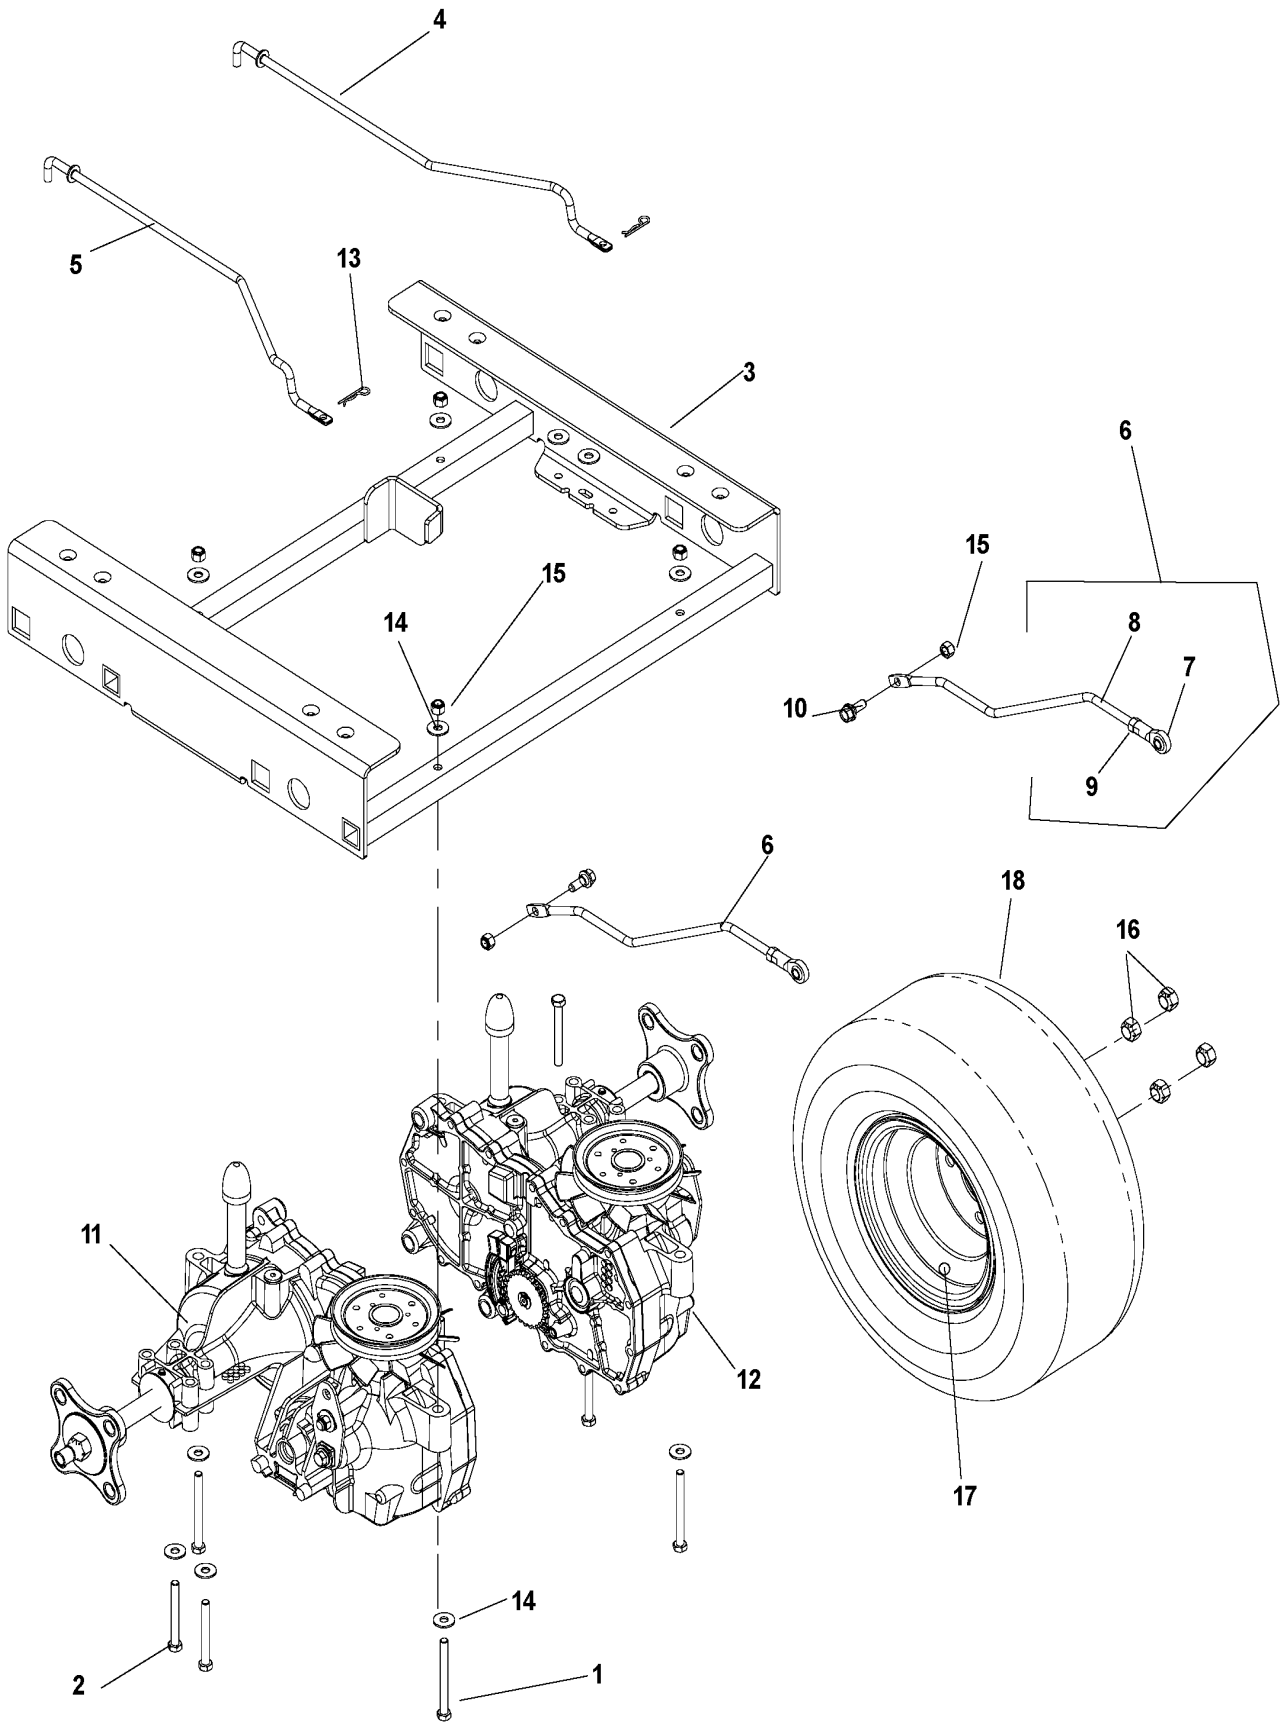

ZERO TURN: CONSUMER

PXM_REF	PXM_PARTNO	DESCRIPTION	PXM_REMARK	QTY.
1	539103303	SPACER		2
2	539107520	WASHER		3
3	532174365	BOLT		3
4	539107590	NUT		3
5	532137644	SCREW		4
6	539107609	SPRING		1
7	532133957	WHEEL		4
8	532176066	ROLLER		1
9	539107613	ROD		1
10	539107626	NUT		1
11	539107627	HUB CAP		1
12	539107630	SCREW		12
13	539107631	SCREW		4
14	532131491	SHAFT		1
15	539990613	NUT		1
16	532187254	BLADE		3
17	532187257	DEFLECTOR		1
18	532187292	MANDREL		3
19	539112059	BAFFLE, RT		1
20	539112060	BAFFLE, LT		1
21	539112062	BAFFLE, CENTER		1
22	539112076	BUSHING		2
23	532173436	PULLEY		3
24	539990717	NUT		12
25	539101331	NUT		1
26	539102243	WASHER		1
27	539103427	BUSHING		1
28	539103433	SCREW		1
29	539112196	PULLEY		3
30	539112198	IDLER ARM		1
31	539976998	NIPPLE		1
32	539990799	BOLT		13
33	539990550	WASHER		1
34	539990582	SCREW		1
35	539114046	DECAL		1
36	539113557	BELT SHIELD, LT		1
37	539113558	BELT SHIELD, RT		1
38	539113934	SPRING		1
39	539976979	NUT		7
40	539990365	PIN RETAINING SCREW		1
41	539990517	WASHER		2
42	539990588	SCREW		3
539 110832	539110832	BELT		1

EZT

ZERO TURN: CONSUMER

PXM_REF	PXM_PARTNO	DESCRIPTION	PXM_REMARK	QTY.
1	539101520	HCS 5/16-18 X 3 1/4 GR5		4
2	539101721	SCREW		4
3	539110016	SUB FRAME PAINTED		1
4	539110270	BYPASS LINKAGE, LEFT		1
5	539110271	BYPASS LINKAGE, RIGHT		1
6	539110273	MOTION CONTROL ROD ASM		2
7	539102590	BALL JOINT		1
8	539110274	MOTION ROD		1
9	539990223	NUT		1
10	539110303	BOLT		2
11	539110487	EZT RIGHT		1
12	539110486	EZT, LEFT		1
13	539976988	PIN RETAINING SCREW		2
14	539990692	WASHER		16
15	539990717	NUT		10
16	539101173	NUT		4
17	539912234	VALVE		1
18	539112215	TIRE		2
539 110253	539110253	TIRE ASSEMBLY, 38"		2
539 110470	539110470	TIRE ASSY 42"		2