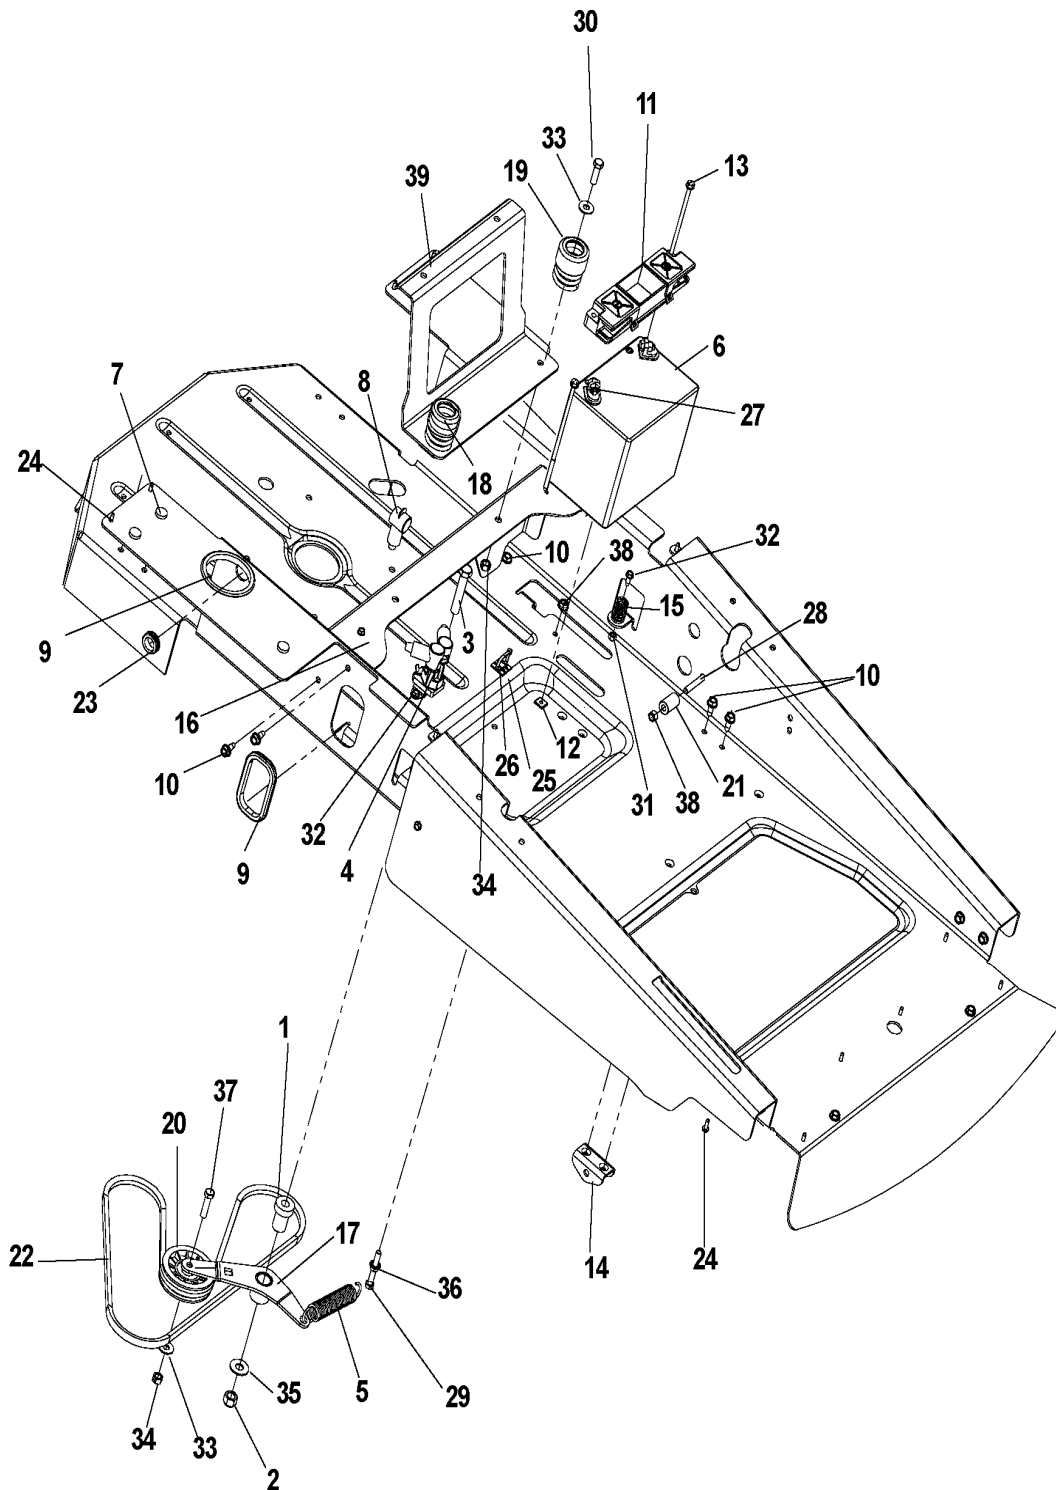

MAIN FRAME

MODELS: 968999281, 968999511, 968999512

ZERO TURN: CONSUMER

PXM_REF	PXM_PARTNO	DESCRIPTION	PXM_REMARK	QTY.
1	539101231	SPINDLE		1
2	539101331	NUT		1
3	539101332	SCREW		1
4	539101714	SOLENOID		1
5	539101977	SPRING		1
6	539102436	BATTERY		1
7	539102587	ABSORBER		3
8	539102759	INSULATOR		3
9	539107116	GROMMET		2
10	539107475	BOLT		33
11	539107628	HOLDER		1
12	539107629	NUT		2
13	539107632	BOLT		2
14	539110030	BRACKET, DECK HANGER		2
15	539110070	SPRING		2
16	539110126	REAR SEAT SUPPORT PAINTED		1
17	539110219	PUMP IDLER WELDMENT		1
18	539110300	SPRING		2
19	539110301	HUB CAP		2
20	539110311	PULLEY		1
21	539110312	MOTION LIMITER		2
22	539110411	BELT		1
23	539110433	GROMMET		1
24	539110674	SCR #10-12X1-1/2HEX WASH HD ZD		6
25	539110863	MOUNTING BLOCK CABLE TIE		2
26	539976856	TIE WRAP		2
27	539976934	SCREW		2
28	539976937	CAPSCREW		2
29	539976938	CAPSCREW 5/16 X 2-1/4 HED HEAD		1
30	539976941	SCREW		2
31	539976978	NUT		4
32	539990362	SCREW		8
33	539990517	WASHER		3
34	539990546	NUT		3
35	539990550	WASHER		1
36	539990585	NUT		1
37	539990655	SCREW		1
38	539990717	NUT		11
39	539112139	BRACKET, FRT SUPPORT, BLK		1