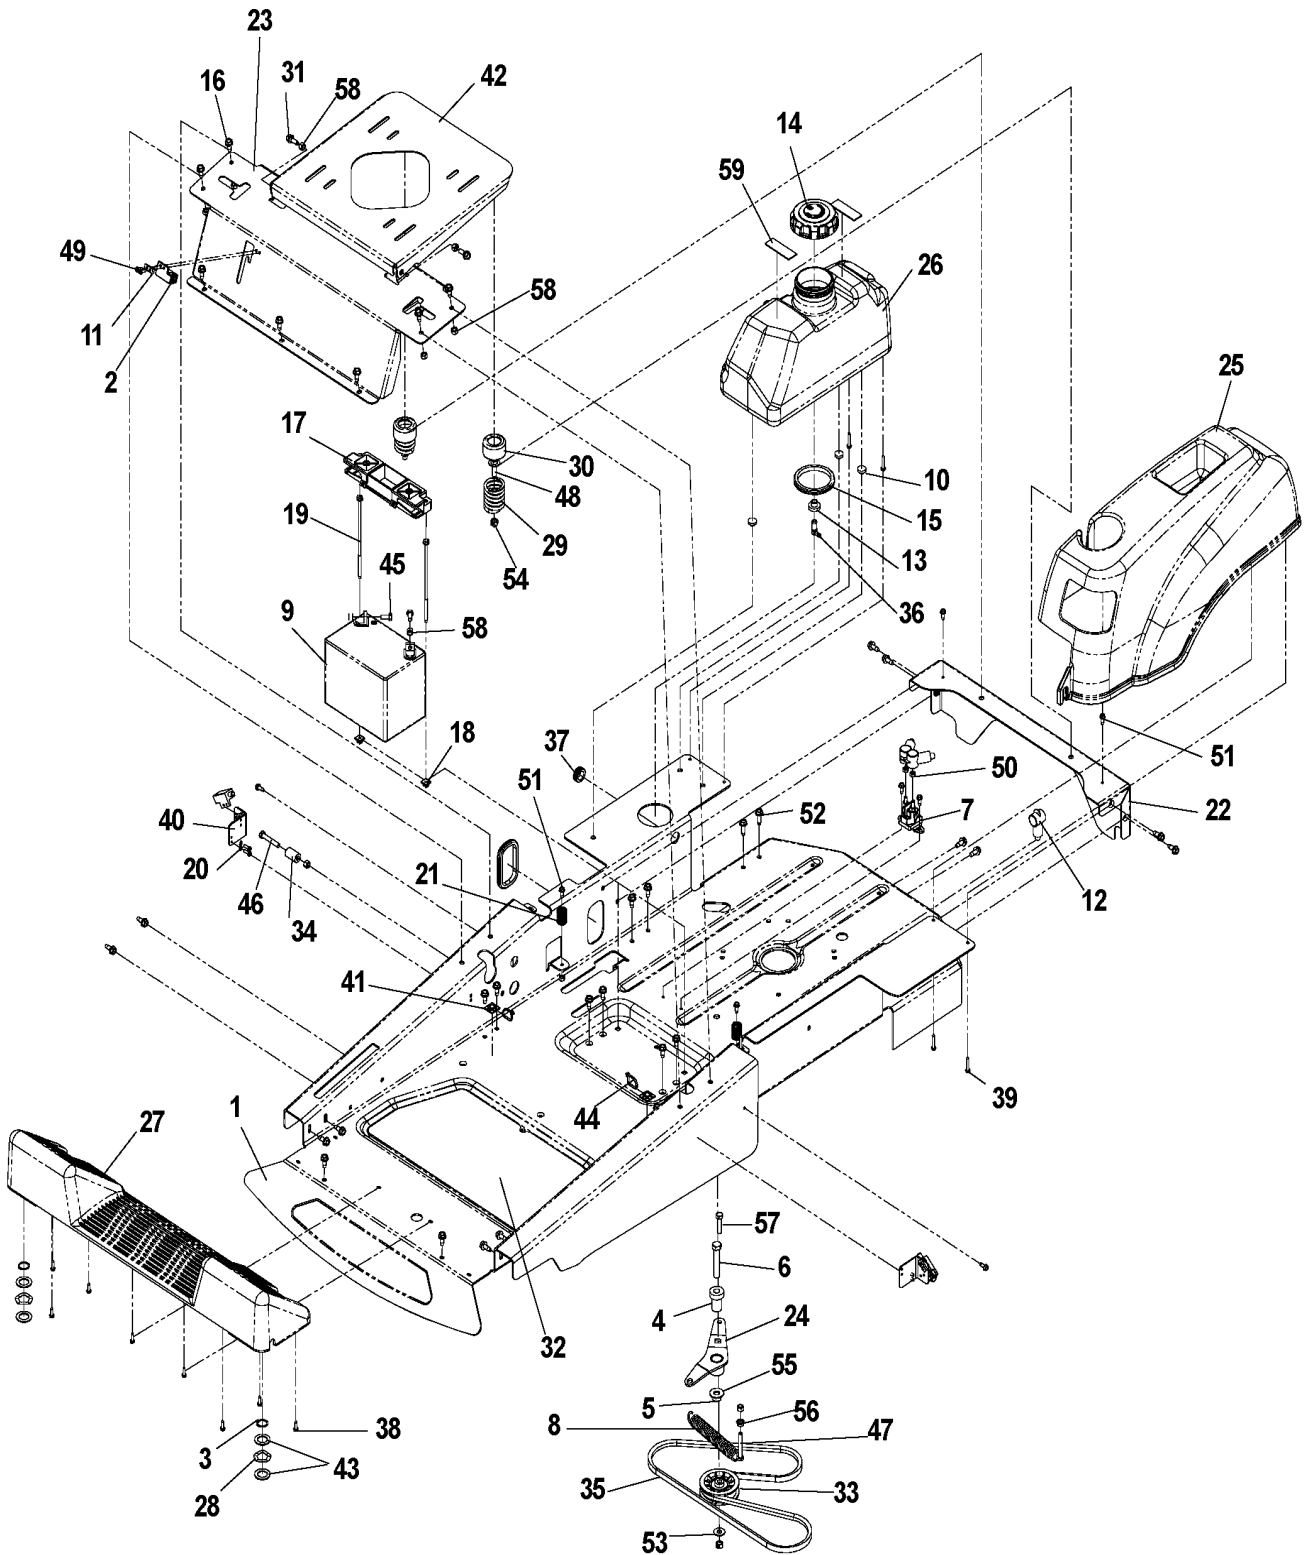

SPARE PARTS CATALOGUE
ZERO TURN: CONSUMER: Z5426

Spare Parts List

SPARE PARTS LIST

ZERO TURN: CONSUMER

Z5426

MAIN FRAME

MODEL 968999508 - 54" DECK

ZERO TURN: CONSUMER

DECALS

MODELS 968999508, 968999511, 968999512

ZERO TURN: CONSUMER

PXM_REF	PXM_PARTNO	DESCRIPTION	PXM_REMARK	QTY.
1	539101881	DECAL		1
2	539105744	DECAL		1
3	539105745	DECAL		1
4	539108179	DECAL		1
5	539108385	DECAL		1
6	539108386	DECAL		1
7	539109897	DECAL		1
8	539109898	DECAL		2
9	539109908	DECAL		1
10	539110522	DECAL		1
11	539111047	DECAL		1
12	539112740	DECAL		1
13	539913010	DECAL		1
14	539113930	DECAL		1
15	539113942	DECAL		1
16	539113940	DECAL		1
539 113941	539113941	DECAL		1
539 112724	539112724	DECAL		1
539 112725	539112725	DECAL		1
539 113590	539113590	DECAL		1
539 113591	539113591	DECAL		1
539 113213	539113213	DECAL		1