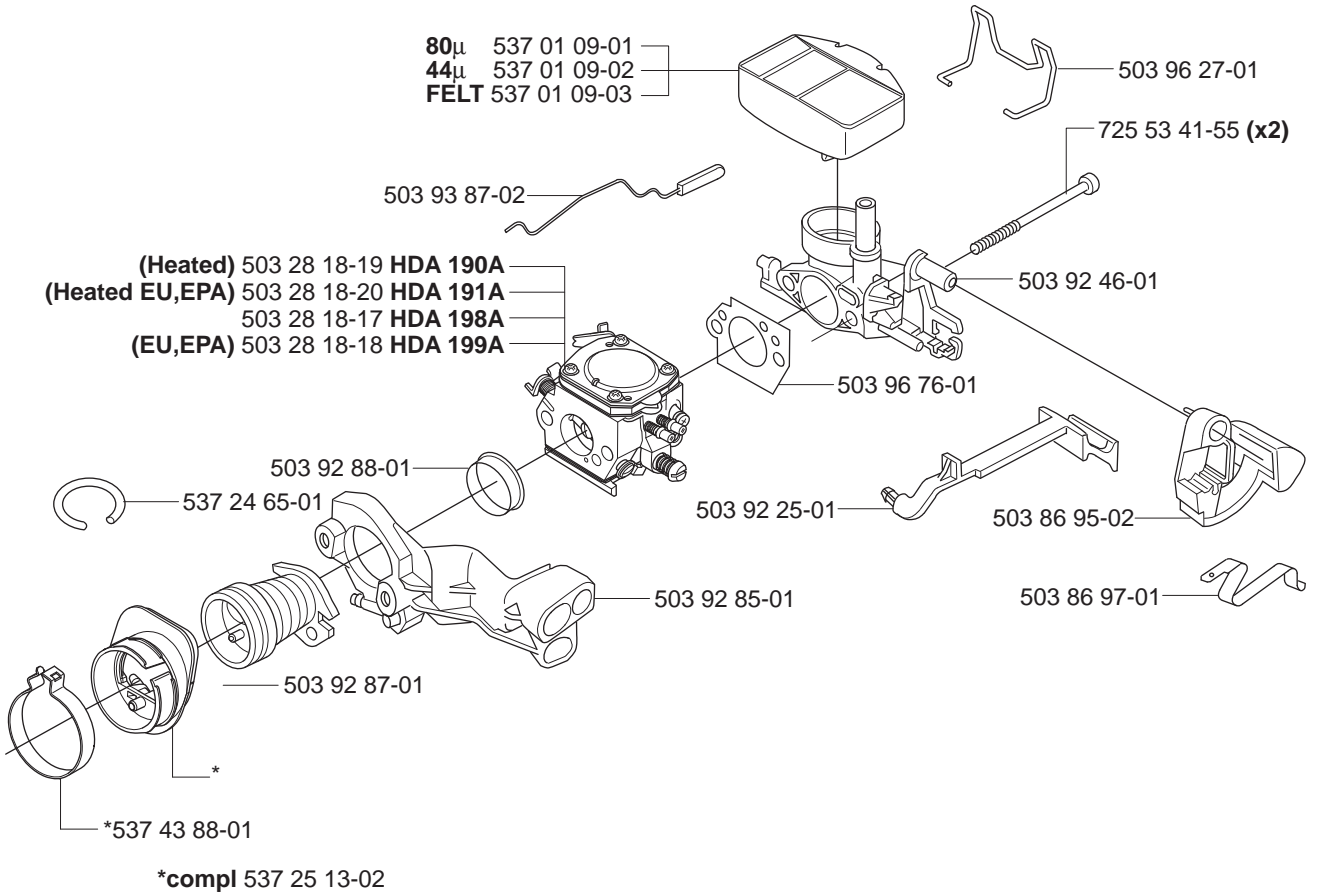

*compl 537 15 73-02 (359)

E

***compl 537 21 92-01 (357)**

***compl 537 15 68-01 (359)**

F

*compl 503 91 76-01 (EU)
**compl 503 91 75-01 (FF)
**compl 537 10 22-01 (E-tech)

G

H***compl 503 92 53-71 (357XP, 359)**

① 503 97 85-01
Set of gaskets
Dichtungssatz
Jeu de joints
Juego de juntas
Packingsatts

J

*compl 503 92 30-01

L

Heated carburettor

N compl 503 28 18-19 Walbro HDA 190A Heated
 compl 503 28 18-20 Walbro HDA 191A Heated (EPA,EU)

Q

Up to 043900001 (357XP)
Up to 043900001 (359)

Q

Up to 043800001 (357XP,359)
Up to 044800001 (357XPG,359G)