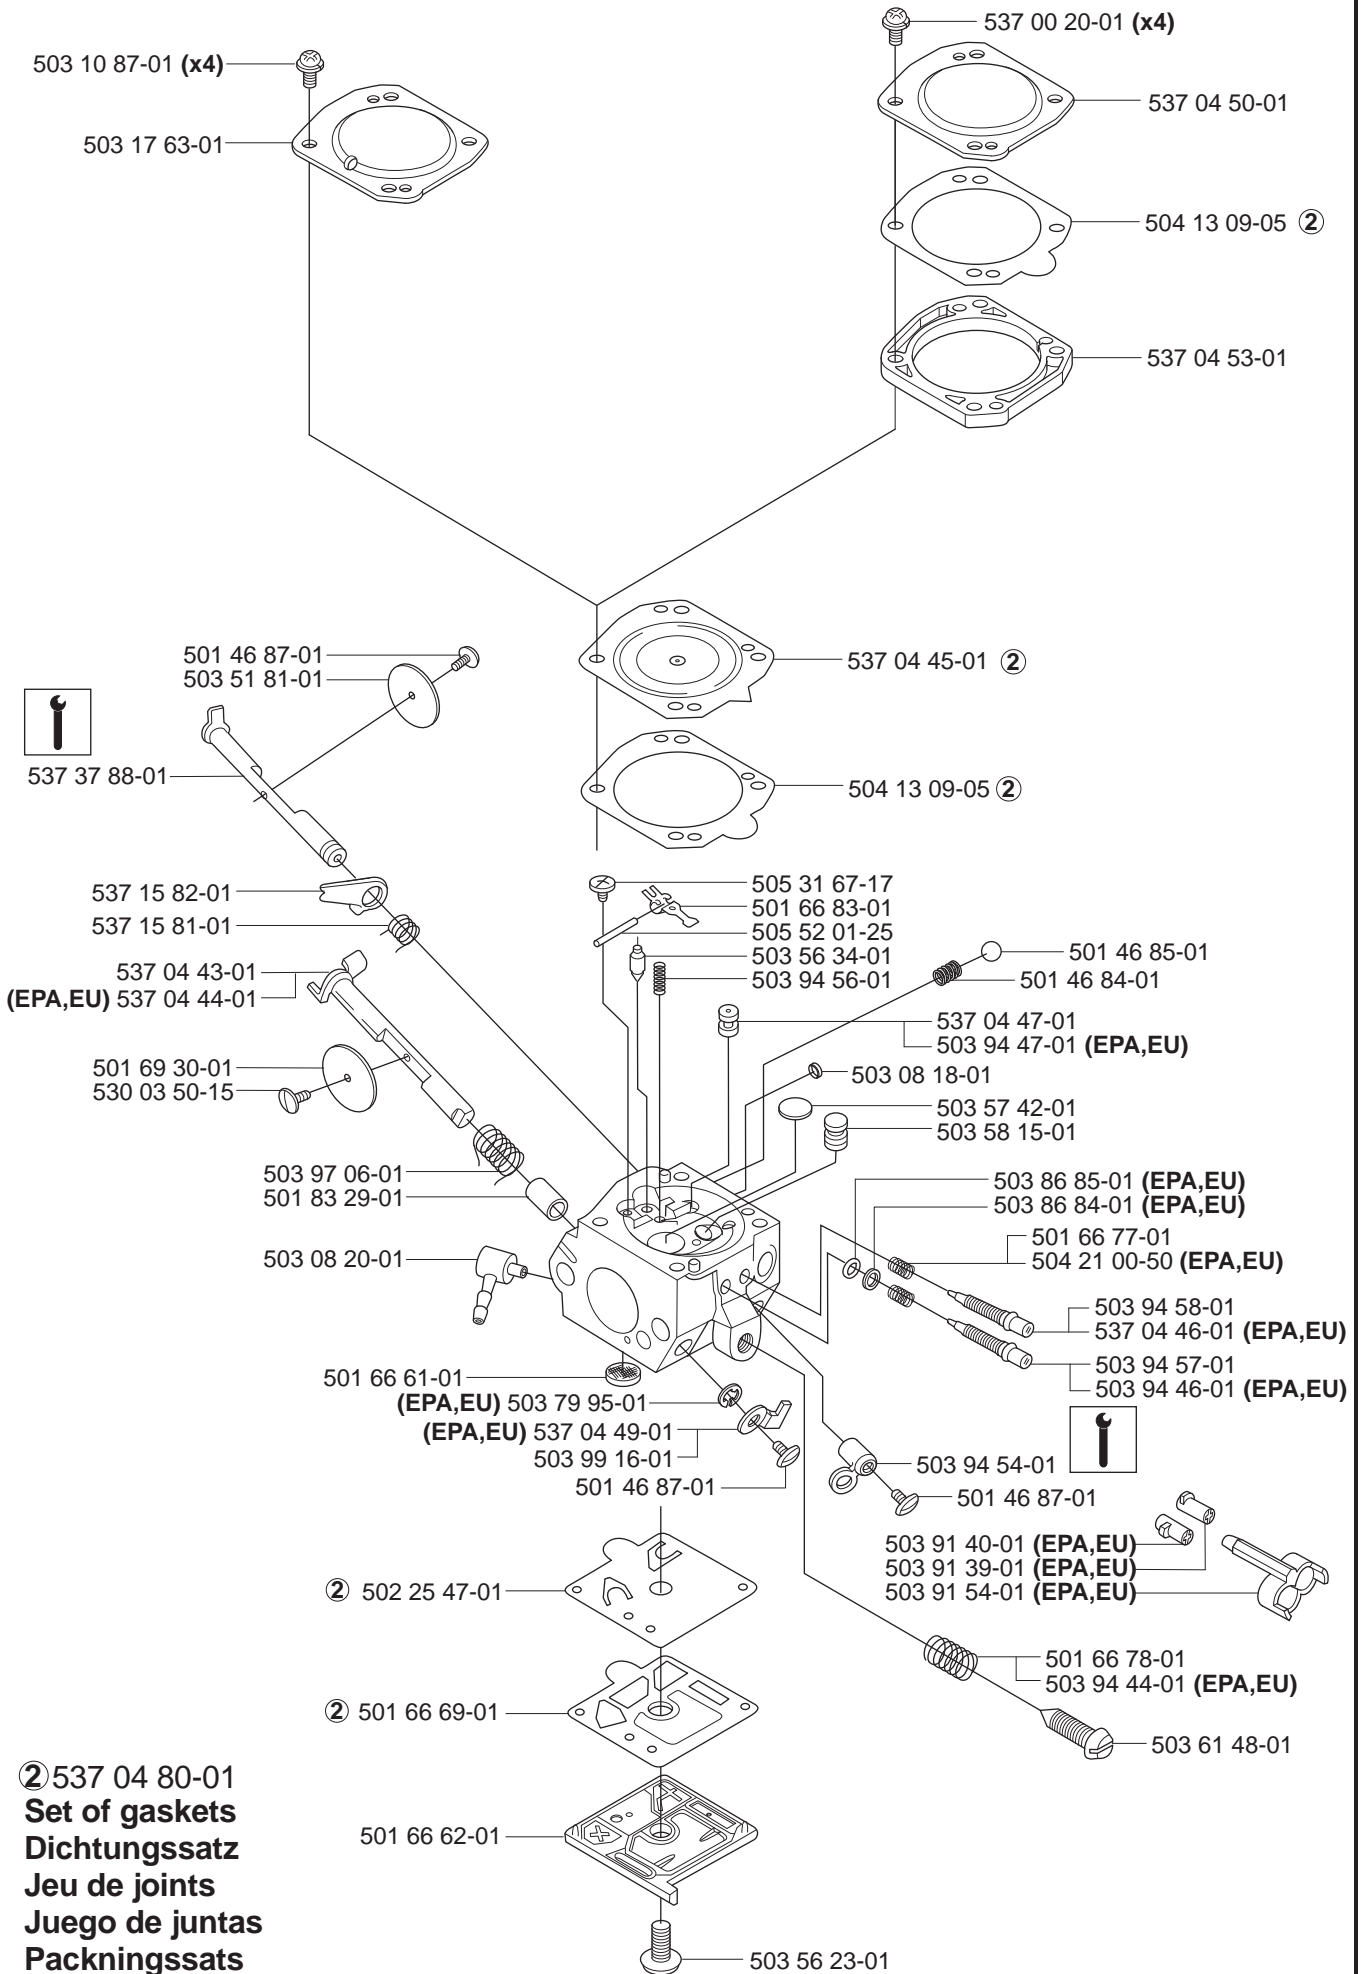

N compl 503 28 18-19 Walbro HDA 190A Heated
compl 503 28 18-20 Walbro HDA 191A Heated (EPA,EU)

compl 503 28 18-17 Walbro HDA 198A
compl 503 28 18-18 Walbro HDA 199A (EPA,EU)

② 537 04 80-01
Set of gaskets
Dichtungssatz
Jeu de joints
Juego de juntas
Packningssats