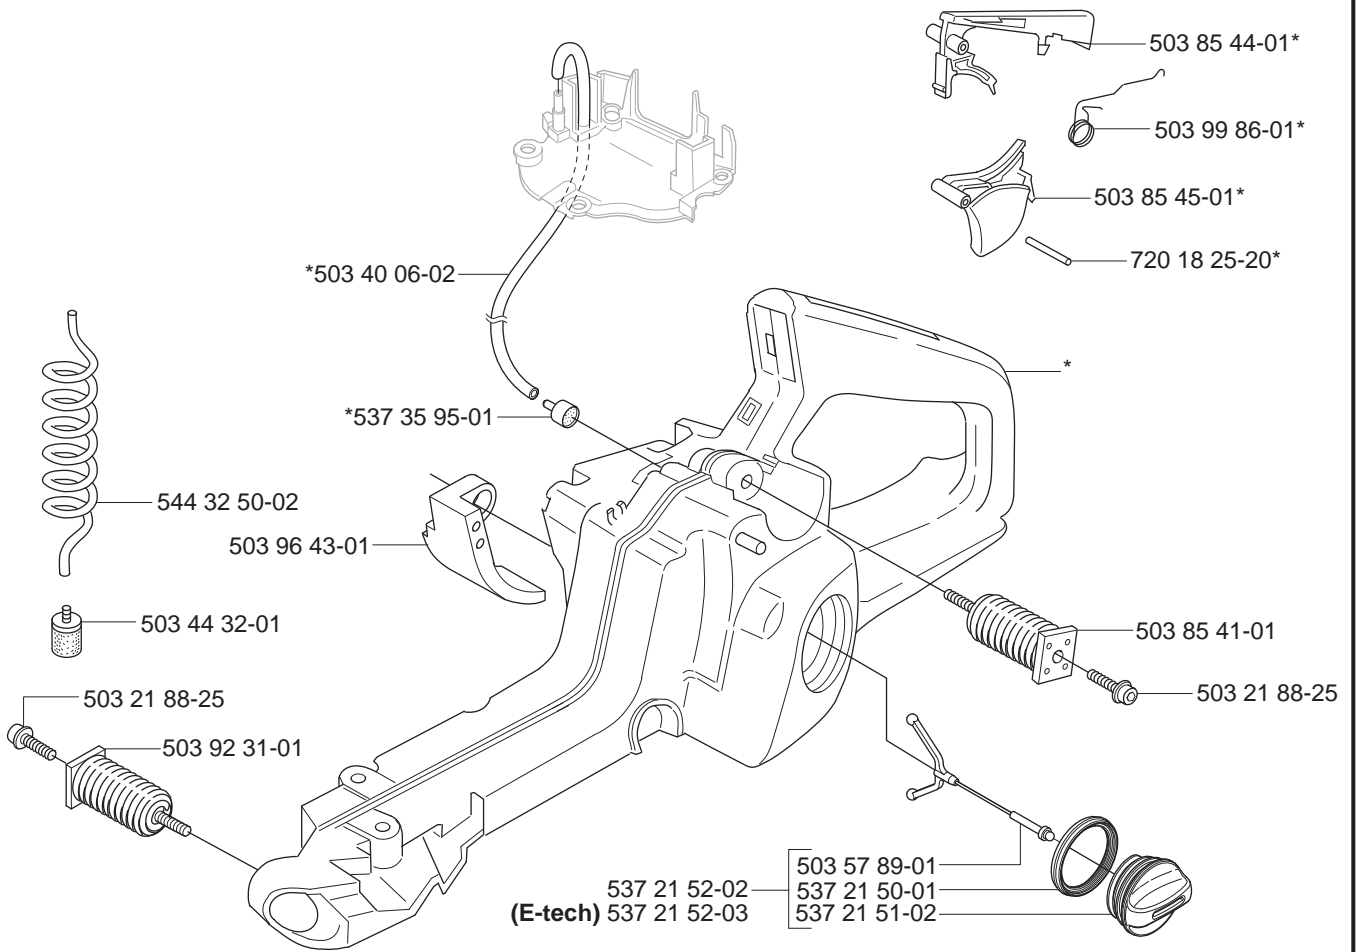

*compl 537 15 73-02 (359)

E

***compl 537 21 92-01 (357)**

***compl 537 15 68-01 (359)**

F

*compl 503 91 76-01 (EU)
**compl 503 91 75-01 (FF)
**compl 537 10 22-01 (E-tech)

G

H***compl 503 92 53-71 (357XP, 359)**

① 503 97 85-01
Set of gaskets
Dichtungssatz
Jeu de joints
Juego de juntas
Packingsatts

J

*compl 503 92 30-01

L

Heated carburettor

N compl 503 28 18-19 Walbro HDA 190A Heated
 compl 503 28 18-20 Walbro HDA 191A Heated (EPA,EU)

Q

Up to 043900001 (357XP)
Up to 043900001 (359)

Q

Up to 043800001 (357XP,359)
Up to 044800001 (357XPG,359G)