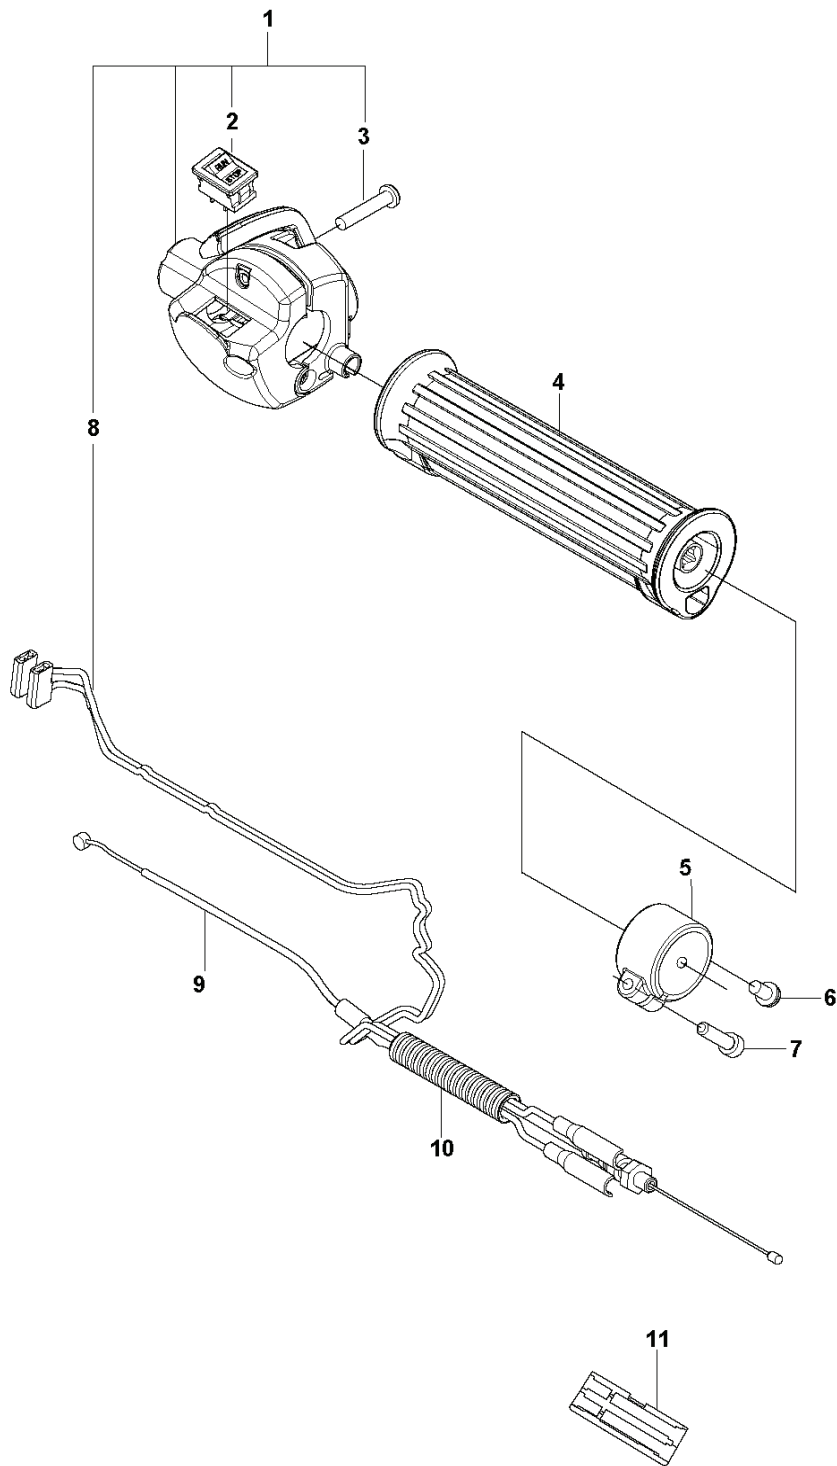

D2 541 RB
THROTTLE CONTROLS

FOR ASIA AND SOUTH KOREA

BRUSHCUTTERS/CLEARING SAWS

PXM_REF	PXM_PARTNO	DESCRIPTION	PXM_REMARK	QTY.
1	588232901	LEVER	For Asia	1
1	529260802	LEVER ASSY	For South Korea	1
2	586246801	STOP SWITCH	For Asia	1 1
2	521851601	SWITCH	For South Korea	1 1
3	510480801	SCREW	For Asia	1 1
4	511639701	GRIP	For Asia	1
4	514394301	GRIP	For South Korea	1
5	515536701	CLAMP	For Asia	1
5	570212801	CLAMP	For South Korea	1
6	529268101	BOLT	For Asia	1
6	589788501	SCREW	For South Korea	1
7	506689001	BOLT	For Asia	1
7	589788401	BOLT	For South Korea	1
8	588234601	CORD	For Asia	2 1
8	588234603	CORD	For South Korea	2 1
9	596257801	CABLE ASSY	For Asia	1
10	588233301	TUBE	For Asia	1
10	588233302	TUBE	For South Korea	1
11	521528601	JOINT	For Asia	1