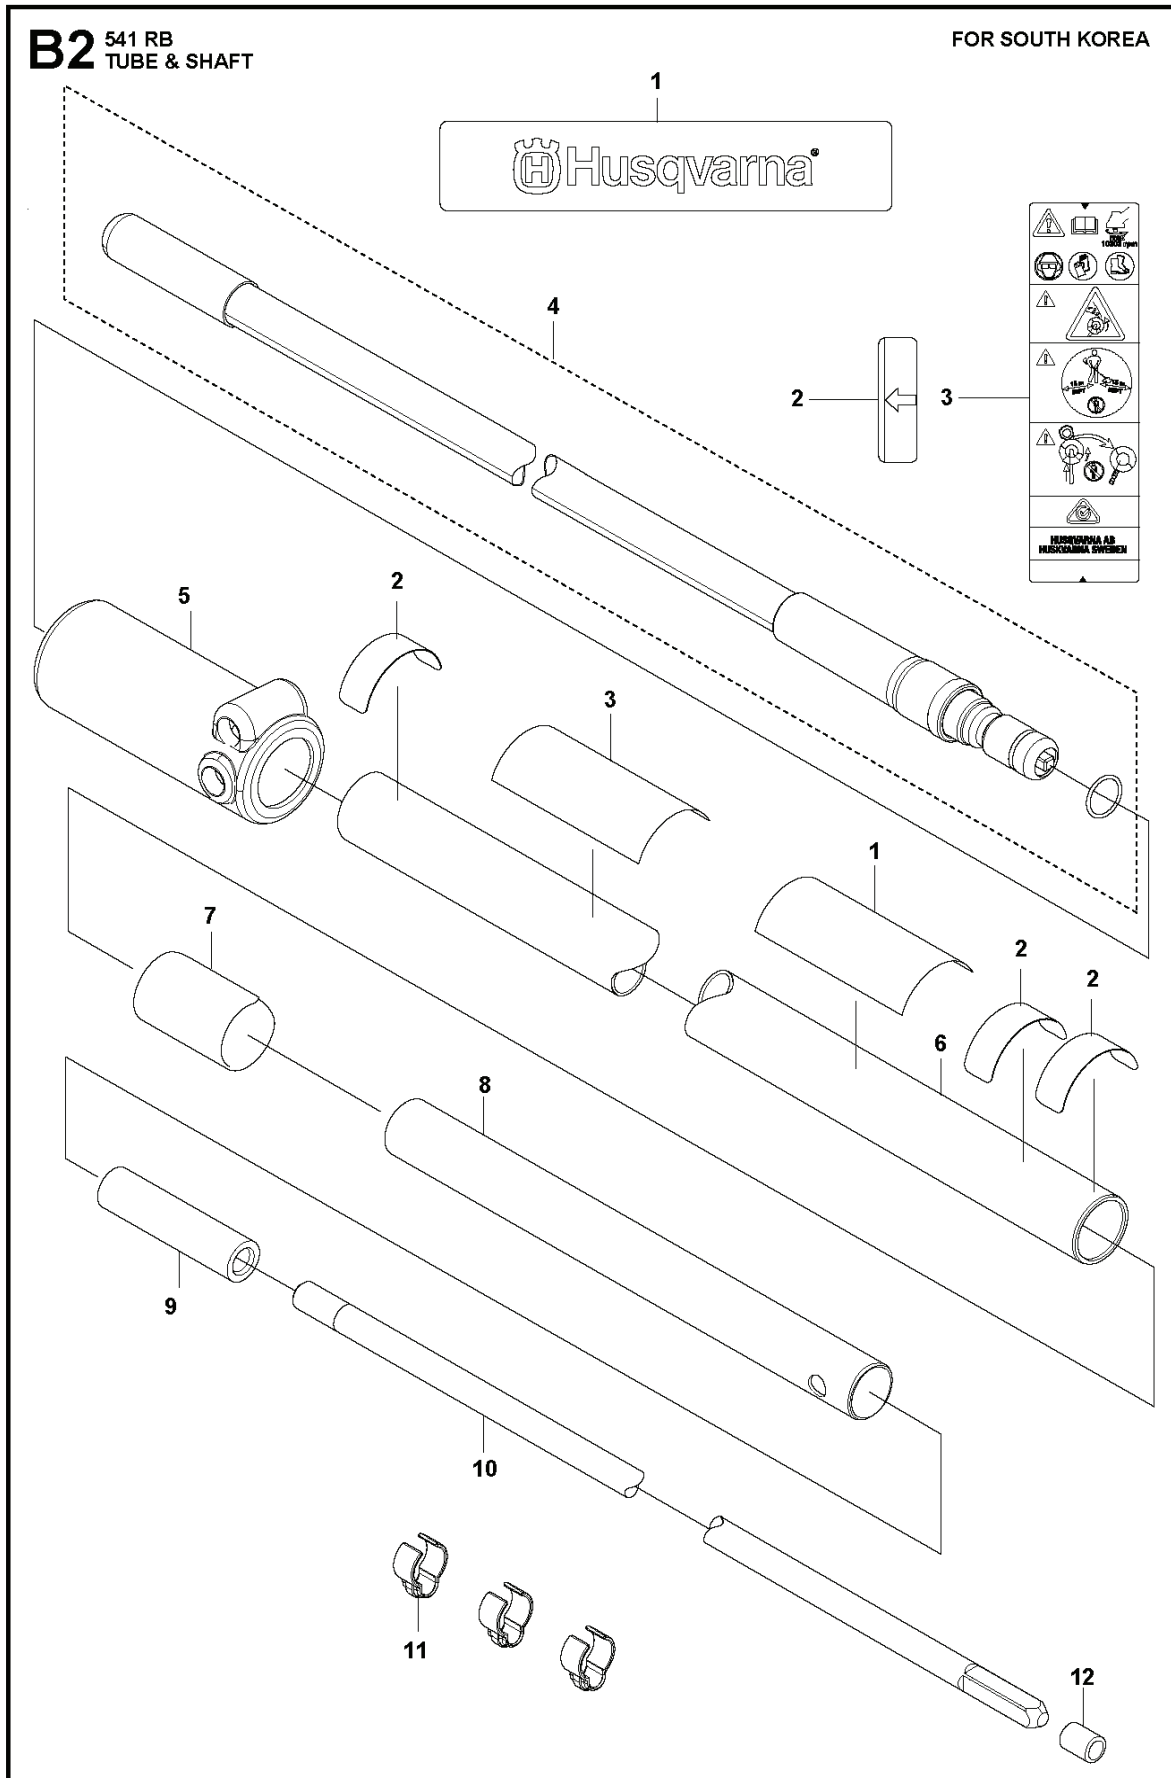

B2 541 RB
TUBE & SHAFT

FOR SOUTH KOREA

BRUSHCUTTERS/CLEARING SAWS

PXM_REF	PXM_PARTNO	DESCRIPTION	PXM_REMARK	QTY.
1	584636901	DECAL	For South Korea	1
2	505295801	LABEL	For South Korea	3
3	591198402	DECAL	For South Korea	1
4	570218501	FLEX-SHAFT-ASSY	For South Korea	1
5	589788701	COVER	For South Korea	1
6	570218602	PIPE ASSY	For South Korea	1
7	596757001	SPACER	For South Korea	1
8	515631201	SLEEVE	For South Korea	1
9	570213901	JOINT	For South Korea	1
10	515536501	SHAFT	For South Korea	1
11	521539201	CLAMP	For South Korea	3
12	515513001	SPACER	For South Korea	1