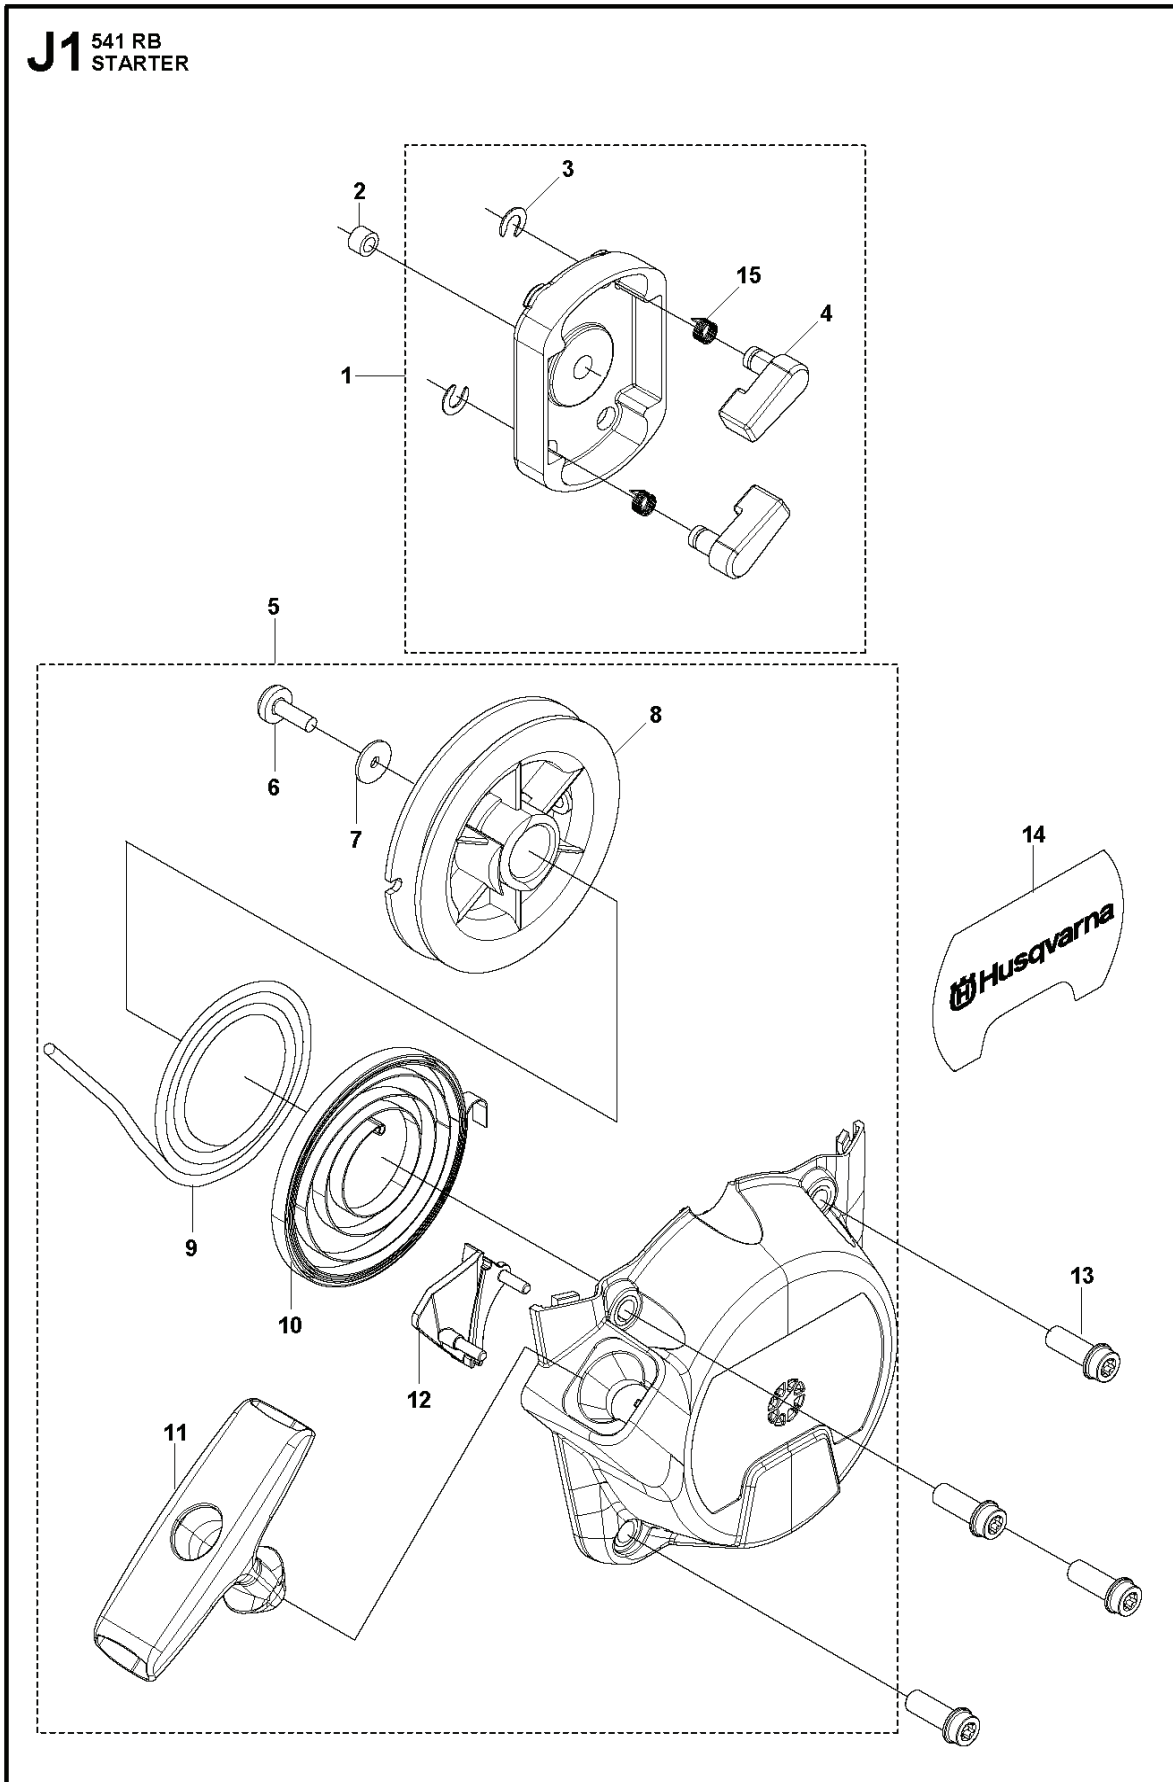

J1 541 RB
STARTER

BRUSHCUTTERS/CLEARING SAWS

PXM_REF	PXM_PARTNO	DESCRIPTION	PXM_REMARK	QTY.	
1	528755401	PULLEY	For Asia and LA	1	
2	505304601	COLLAR	For Asia and LA	1	
3	501939001	CLIP	For Asia and LA	2	1
4	501939101	STARTER PAWL	For Asia and LA	2	1
5	590578901	STARTER	For Asia and LA	1	
6	501932201	SCREW	For Asia and LA	1	5
7	501931701	WASHER	For Asia and LA	1	5
8	501929801	REEL	For Asia and LA	1	5
9	501929901	STARTER ROPE	For Asia and LA	1	5
10	501935201	SPRING	For Asia and LA	1	5
11	537232501	STARTER HANDLE	For Asia and LA	1	5
12	590579001	COVER	For Asia and LA	1	5
13	590631301	SCREW	For Asia and LA	4	
14	591199201	DECAL	For Asia and LA	1	
15	501938901	SPRING	For Asia and LA	2	1