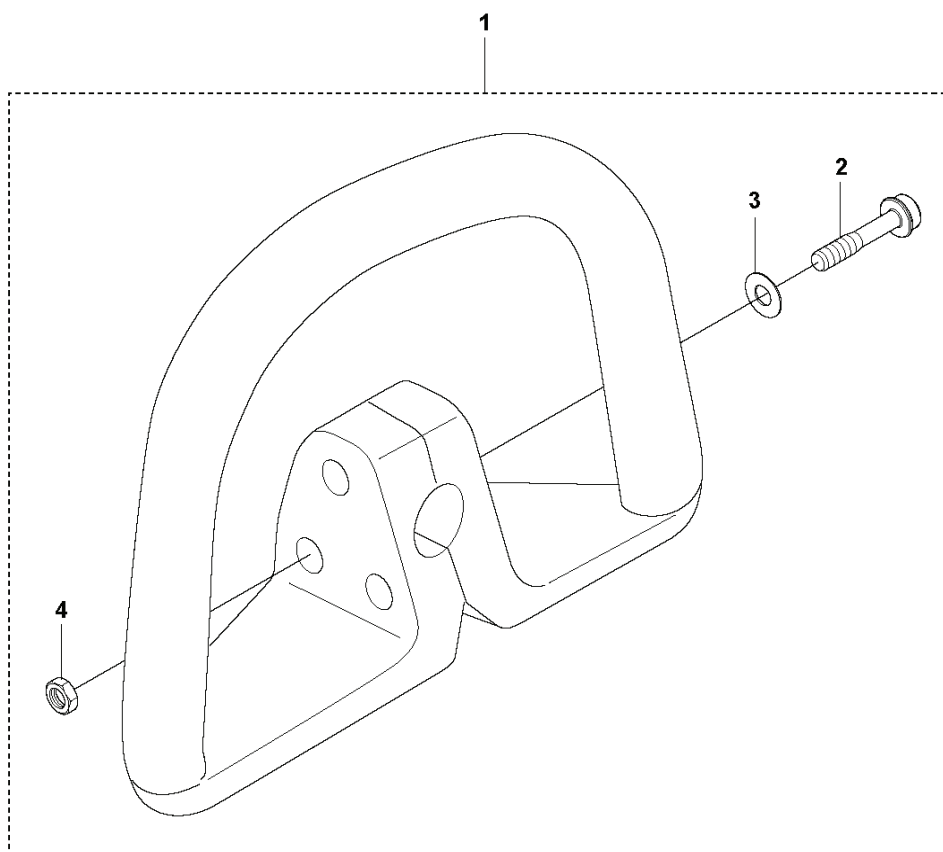

BRUSHCUTTERS/CLEARING SAWS

PXM_REF	PXM_PARTNO	DESCRIPTION	PXM_REMARK	QTY.
1	503871906	HANDLE	For South Korea	1
2	503940301	DISTANCE	For South Korea	1
3	502197101	SQUARE NUT	For South Korea	1
4	529269401	BOLT	For South Korea	1

C1 541 RB
HANDLEBAR

FOR ASIA AND LA