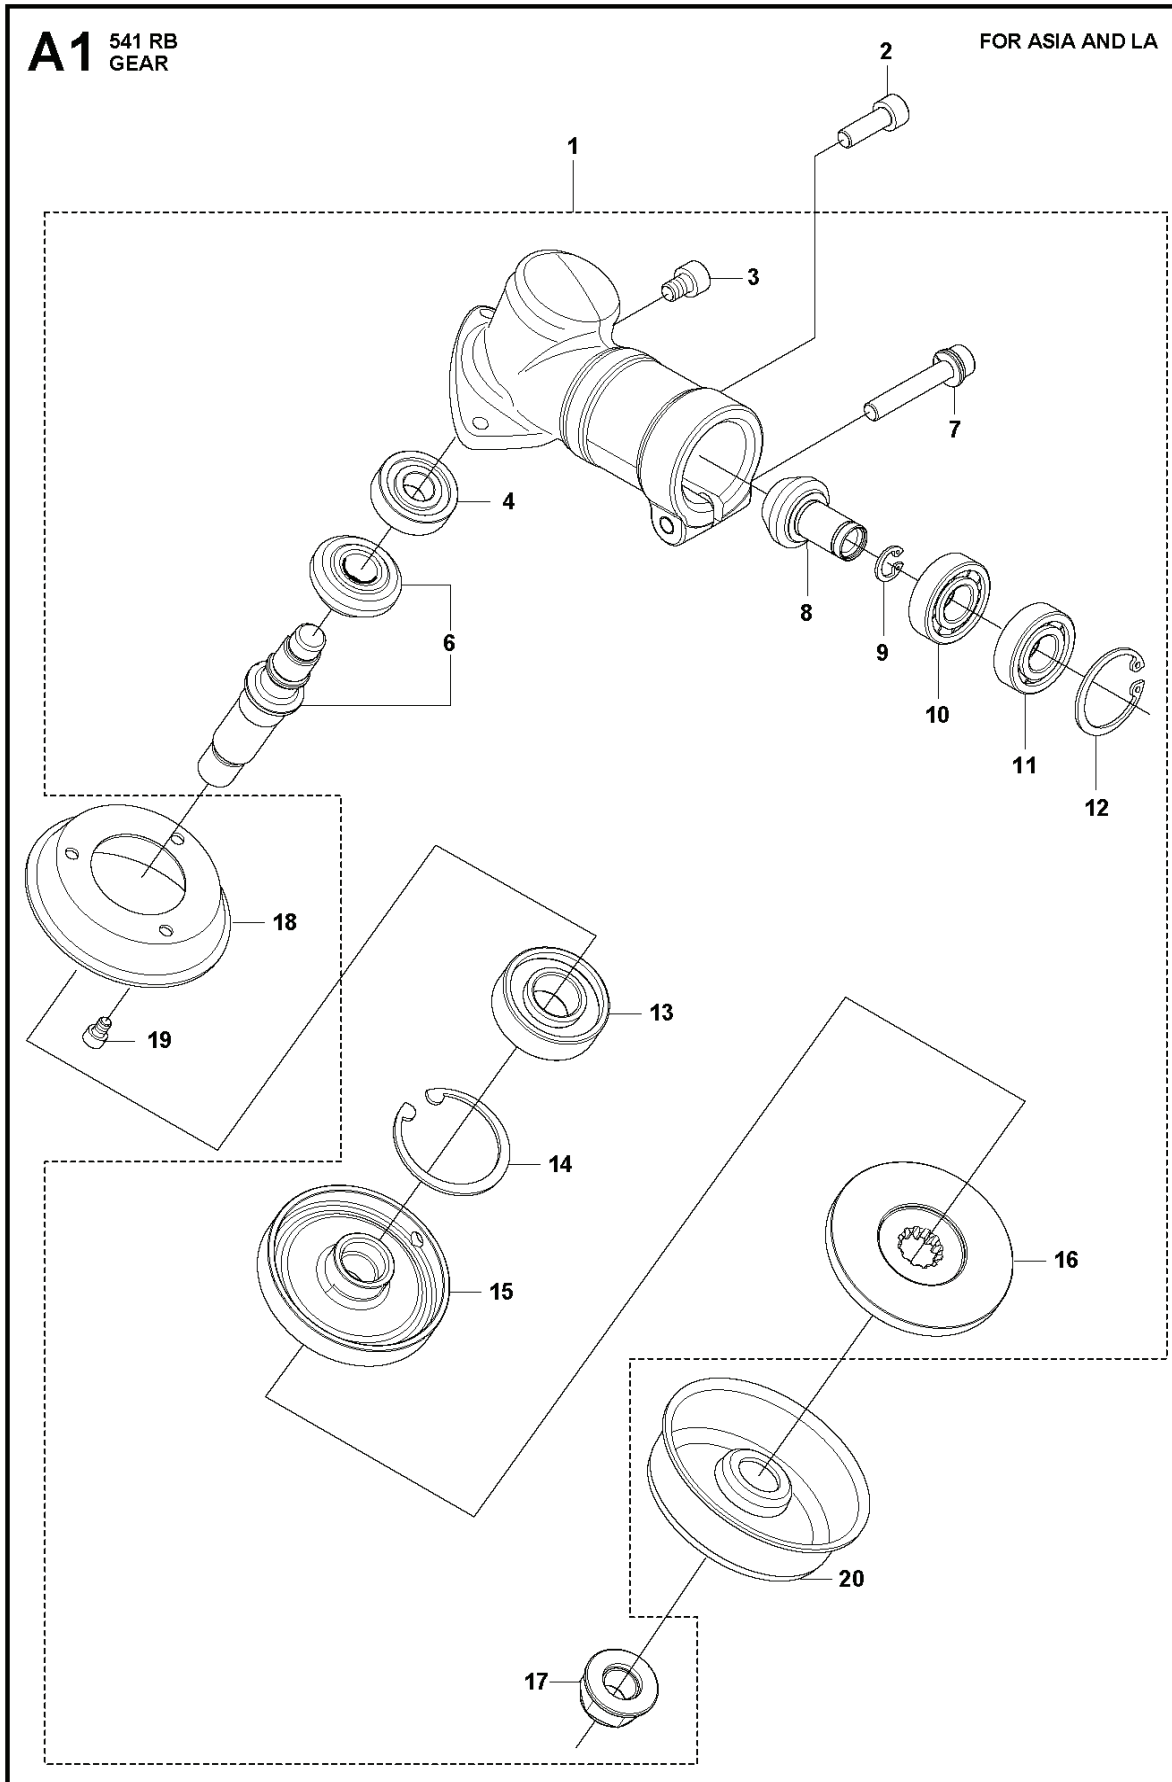

BRUSHCUTTERS/CLEARING SAWS

PXM_REF	PXM_PARTNO	DESCRIPTION	PXM_REMARK	QTY.
1	570218801	GEARCASE-ASSY	For South Korea	1
2	597587401	BOLT	For South Korea	1 1
3	570035101	BOLT	For South Korea	1 1
4	570035801	BOLT	For South Korea	1 1
5	597584001	BEARING	For South Korea	1 1
6	570214201	GEAR	For South Korea	1 1
7	570214601	SHAFT	For South Korea	1 1
8	570036401	BEARING	For South Korea	1 1
9	597584301	RING	For South Korea	1 1
10	570214401	PINION	For South Korea	1 1
11	597584201	BEARING	For South Korea	2 1
13	597584401	RING	For South Korea	1 1
14	570036701	RING	For South Korea	1 1
15	570213101	NUT	For South Korea	1 1
16	502706301	HOLDER	For South Korea	1 1
17	570214501	HOLDER	For South Korea	1 1
18	570218901	COVER	For South Korea	1
19	597587501	NUT	For South Korea	1