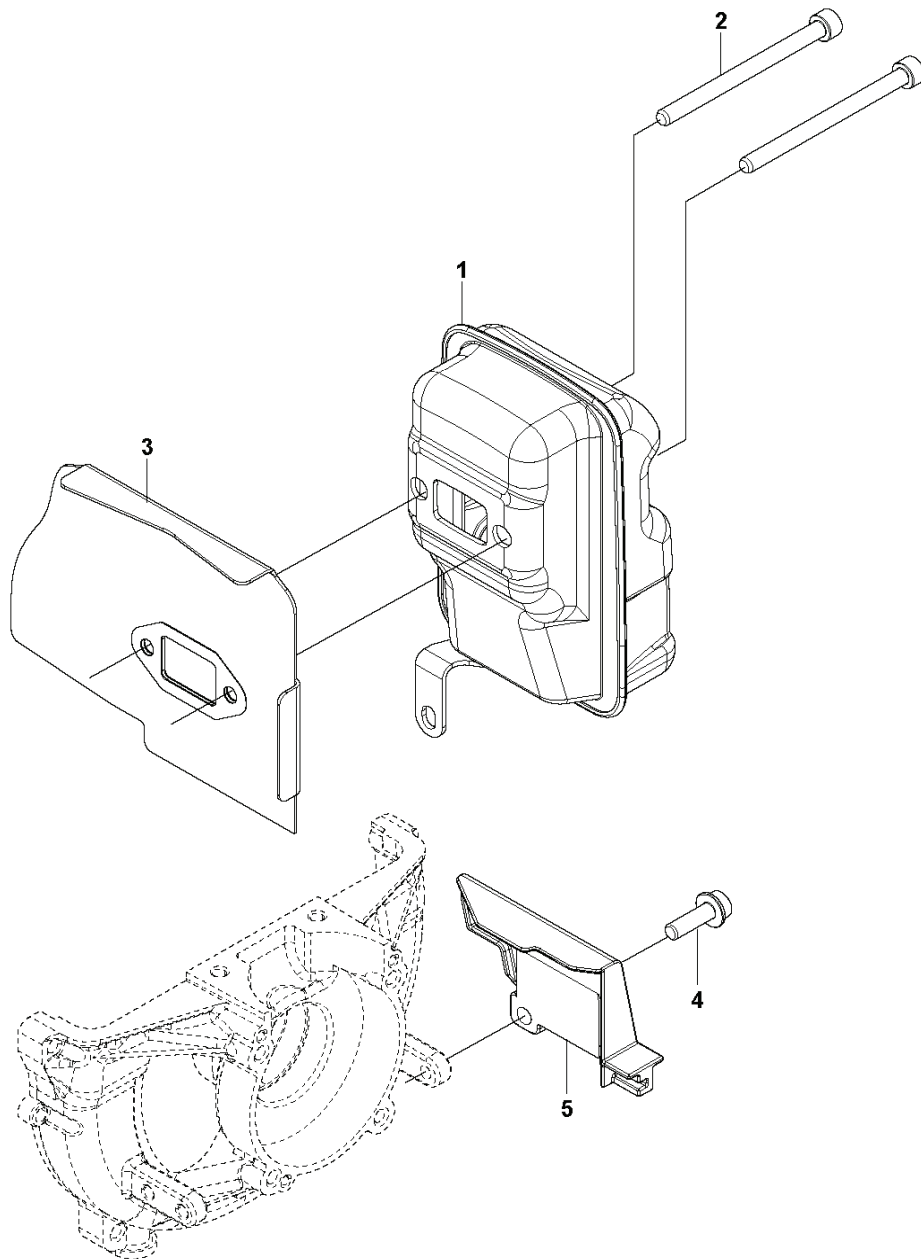

H 541 RB
MUFFLER

BRUSHCUTTERS/CLEARING SAWS

PXM_REF	PXM_PARTNO	DESCRIPTION	PXM_REMARK	QTY.
1	515369901	MUFFLER		1
2	592631601	SCREW		2
3	591103001	GASKET		1
4	515391301	BOLT		1
5	590578401	PLATE		1