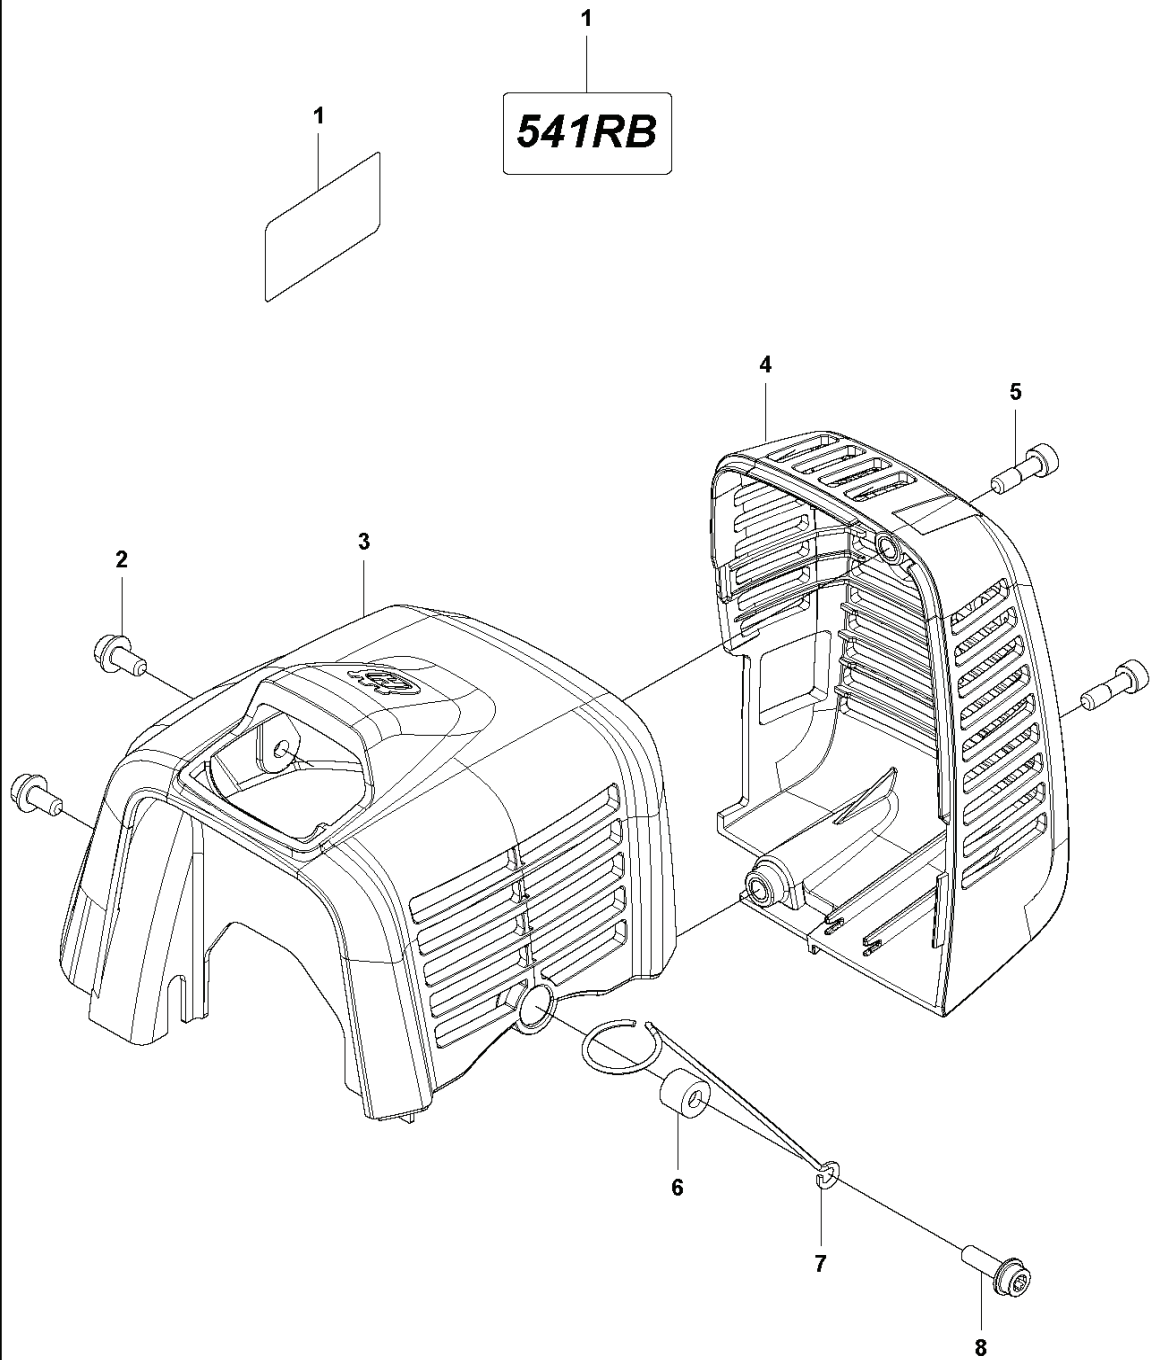

G 541 RB
CYLINDER COVER

BRUSHCUTTERS/CLEARING SAWS

PXM_REF	PXM_PARTNO	DESCRIPTION	PXM_REMARK	QTY.
1	591200104	DECAL		1
2	594057801	SCREW		2
3	590578601	CYLINDER COVER		1
4	590578502	MUFFLER COVER		1
5	591358401	SCREW		2
6	596257601	BUSHING		1
7	596492501	GUIDE		1
8	515391301	BOLT		1