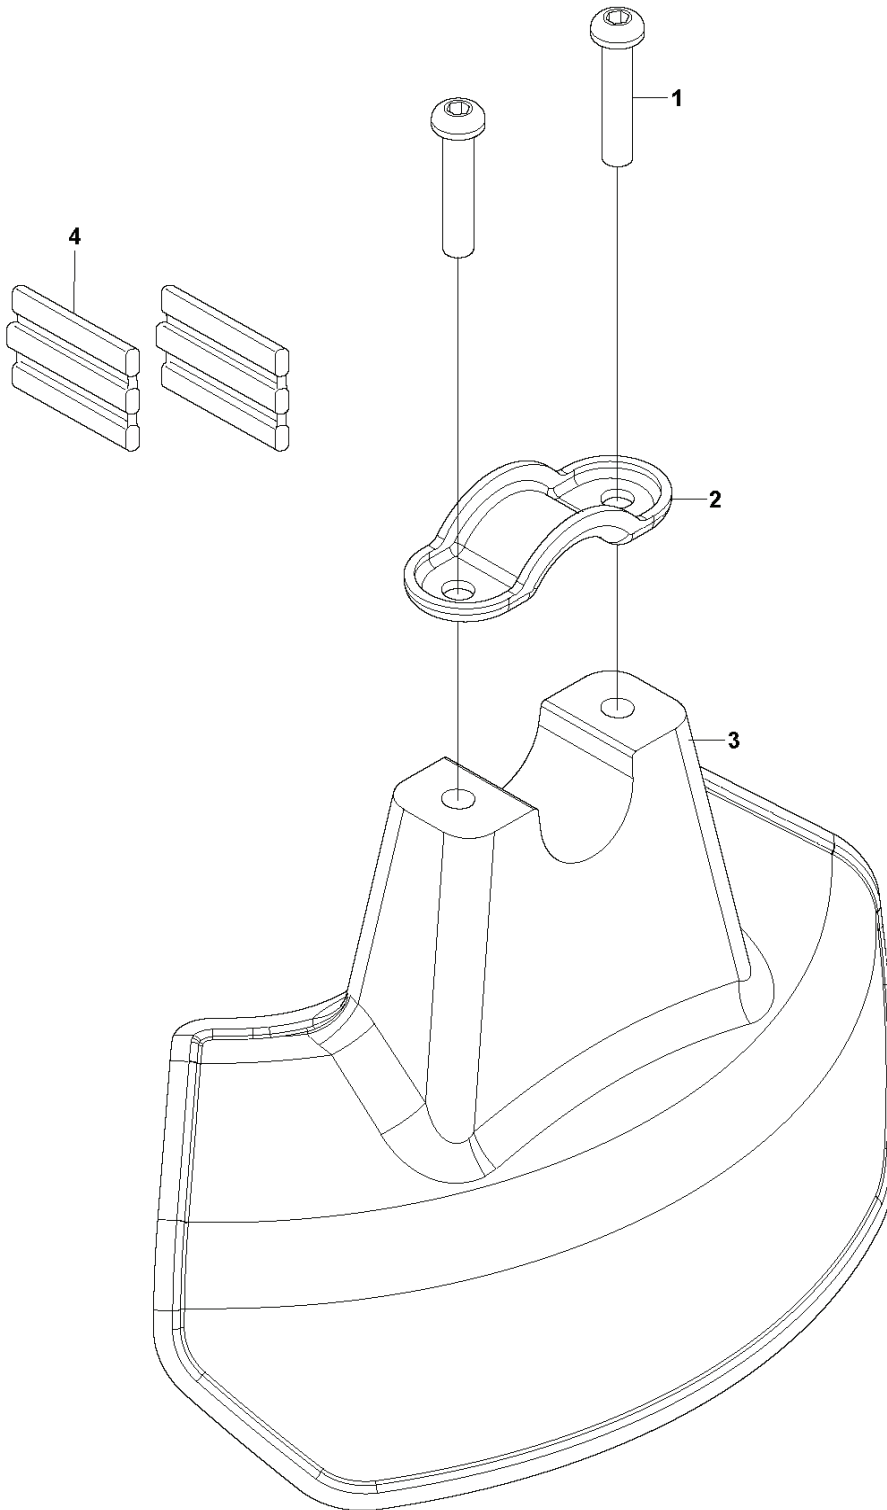

BRUSHCUTTERS/CLEARING SAWS

PXM_REF	PXM_PARTNO	DESCRIPTION	PXM_REMARK	QTY.
1	529265401	SOCKET		1
2	505311901	WRENCH		1
3	506689501	DRIVER		1
4	503976401	GREASE		1
5	501192201	TOOL		1
6	531009248	FILTER OIL		1
7	506615001	SPANNER		1
8	505312001	TOOL		1
9	512609701	GOGGLE		1
10	511416801	TANK		1

R2 541 RB
ACCESSORIES

FOR ASIA AND LA