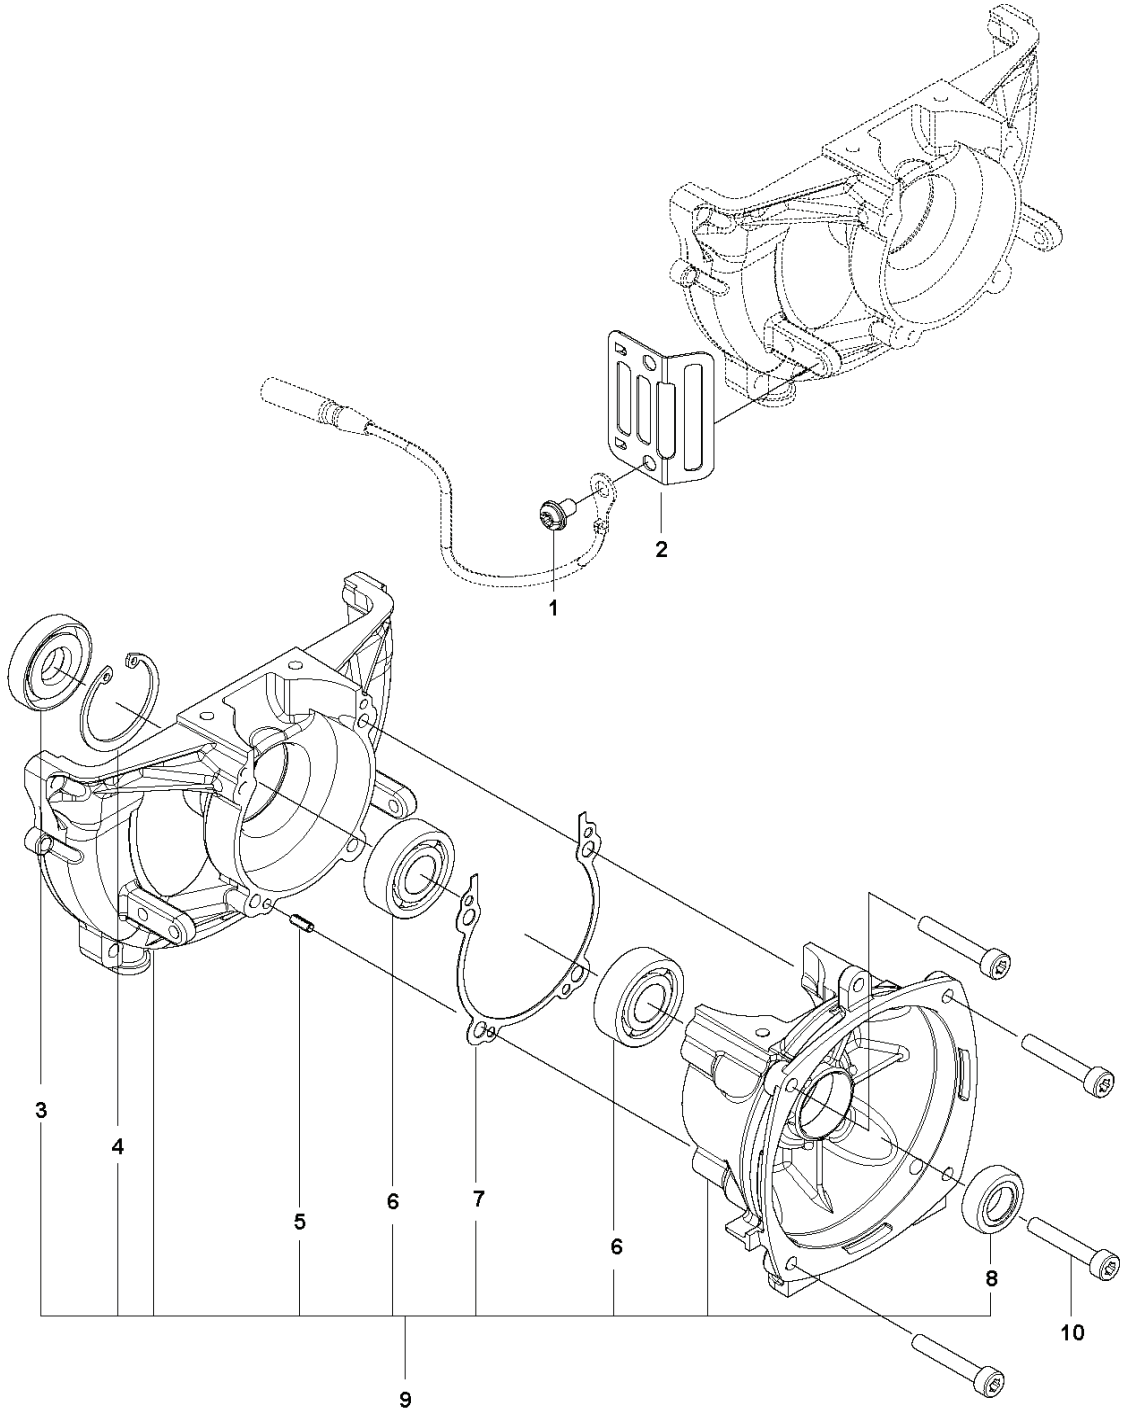

P 541 RB
CRANKCASE

BRUSHCUTTERS/CLEARING SAWS

PXM_REF	PXM_PARTNO	DESCRIPTION	PXM_REMARK	QTY.
1	544256801	SCREW		1
2	505296201	GUARD		1
3	505296701	SEAL		1 9
4	504121001	SNAP RING		1 9
5	505296101	PIN		3 9
6	505296501	BEARING		2 9
7	505296401	GASKET		1 9
8	504121501	SEALING		1 9
9	593305401	CRANKCASE ASSY		1
10	586496201	BOLT		4