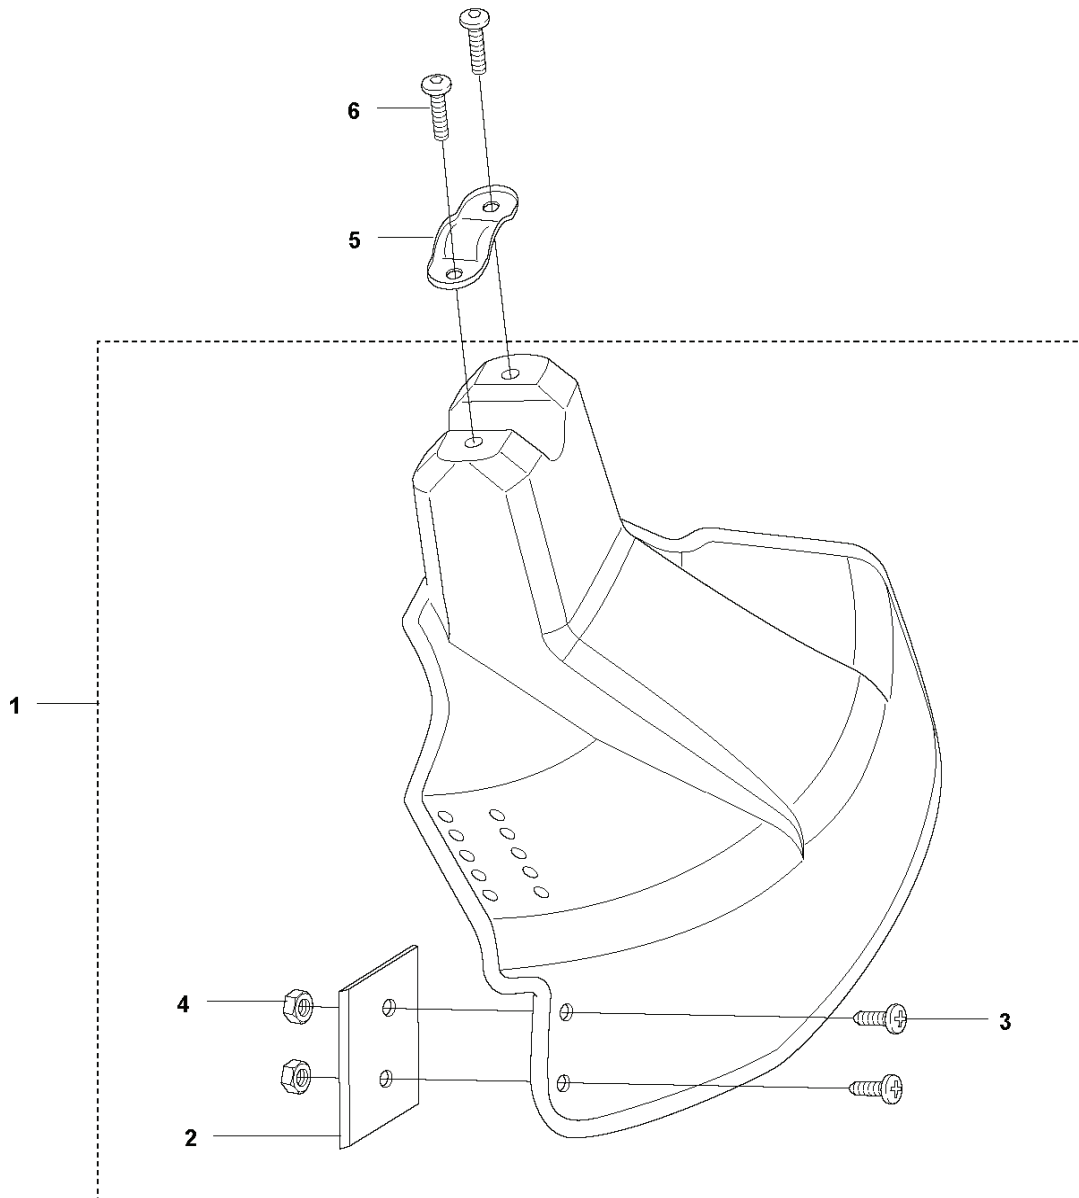

R3 541 RB
ACCESSORIES

FOR SOUTH KOREA

BRUSHCUTTERS/CLEARING SAWS

PXM_REF	PXM_PARTNO	DESCRIPTION	PXM_REMARK	QTY.
1	588550301	SPLASH GUARD	For South Korea	1
2	515586201	BLADE	For South Korea	1 1
3	510478301	SCREW	For South Korea	2 1
4	521000601	NUT	For South Korea	2 1
5	514368601	CLAMP	For South Korea	1
6	576590701	BOLT	For South Korea	2