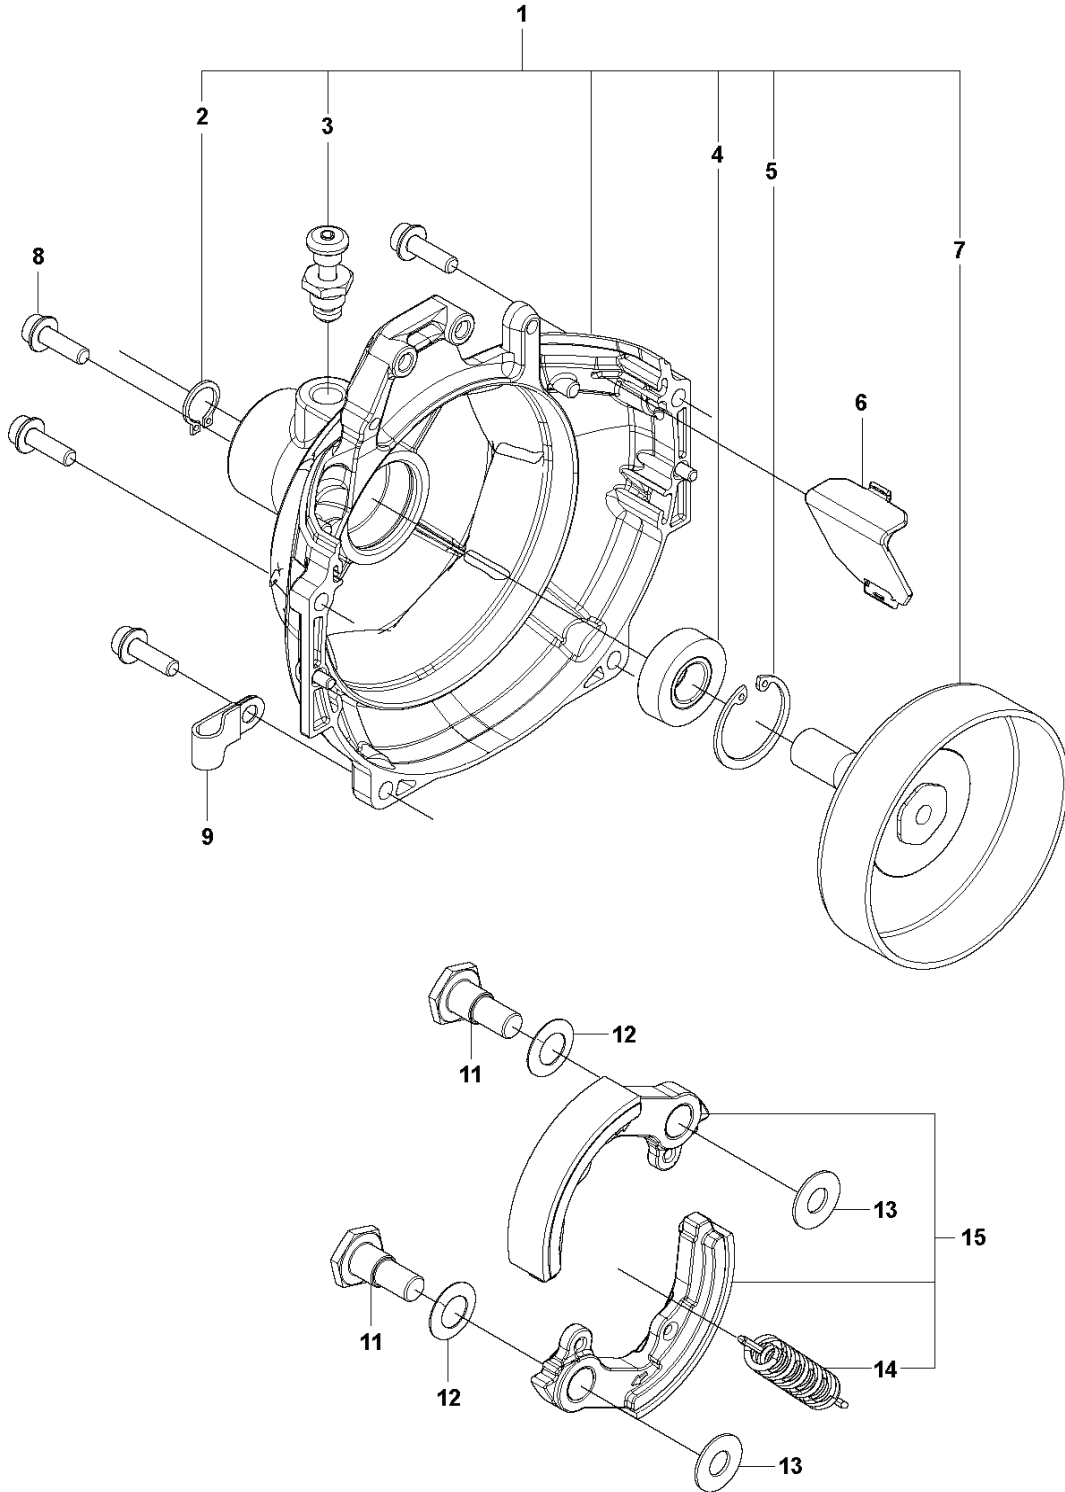

E 541 RB
CLUTCH

BRUSHCUTTERS/CLEARING SAWS

PXM_REF	PXM_PARTNO	DESCRIPTION	PXM_REMARK	QTY.
1	521743301	HOUSING ASSY		1
2	516124101	SNAP RING		1 1
3	512527001	STOPPER		1 1
4	529269801	BEARING		1 1
5	506609901	SNAP RING		1 1
6	505300401	PLATE		1
7	591443601	DRUM		1 1
8	515391301	BOLT		4
9	504122301	CLAMP		1
11	505297801	SCREW		2
12	505298101	WASHER		2
13	505298001	WASHER		2
14	505297701	SPRING		1 15
15	505297601	SHOE-C		1