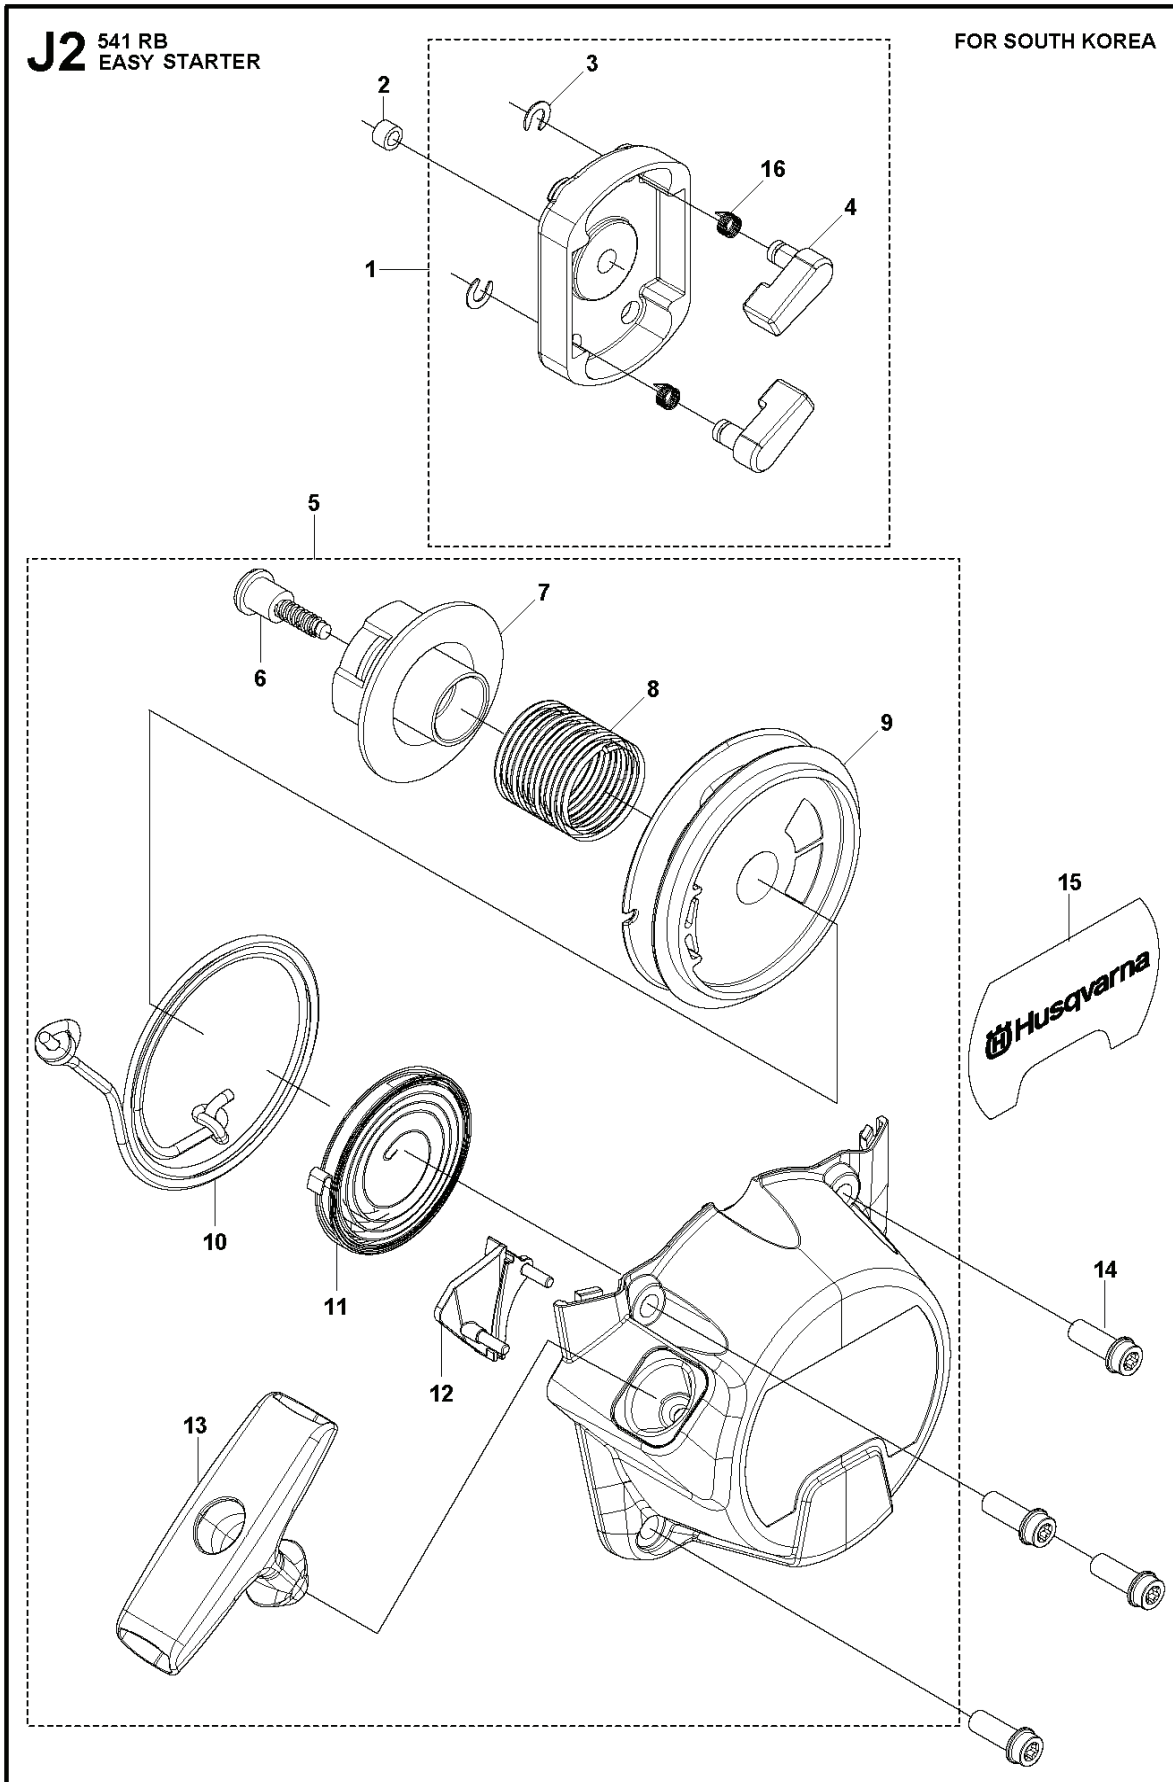

J2 541 RB
EASY STARTER

FOR SOUTH KOREA

BRUSHCUTTERS/CLEARING SAWS

PXM_REF	PXM_PARTNO	DESCRIPTION	PXM_REMARK	QTY.	
1	511420801	PULLEY	For South Korea	1	
2	505304601	COLLAR	For South Korea	1	
3	513167701	E-RING	For South Korea	2	1
4	522651101	RATCHET	For South Korea	2	1
5	596494201	STARTER ASSY	For South Korea	1	
6	522654101	SCREW	For South Korea	1	5
7	597740301	DRIVER	For South Korea	1	5
8	521638001	SPRING	For South Korea	1	5
9	521648101	REEL	For South Korea	1	5
10	521637701	ROPE	For South Korea	1	5
11	521637401	SPRING	For South Korea	1	5
12	590579001	COVER	For South Korea	1	5
13	537232501	STARTER HANDLE	For South Korea	1	5
14	590631301	SCREW	For South Korea	4	
15	591199201	DECAL	For South Korea	1	
16	521638401	SPRING	For South Korea	2	1