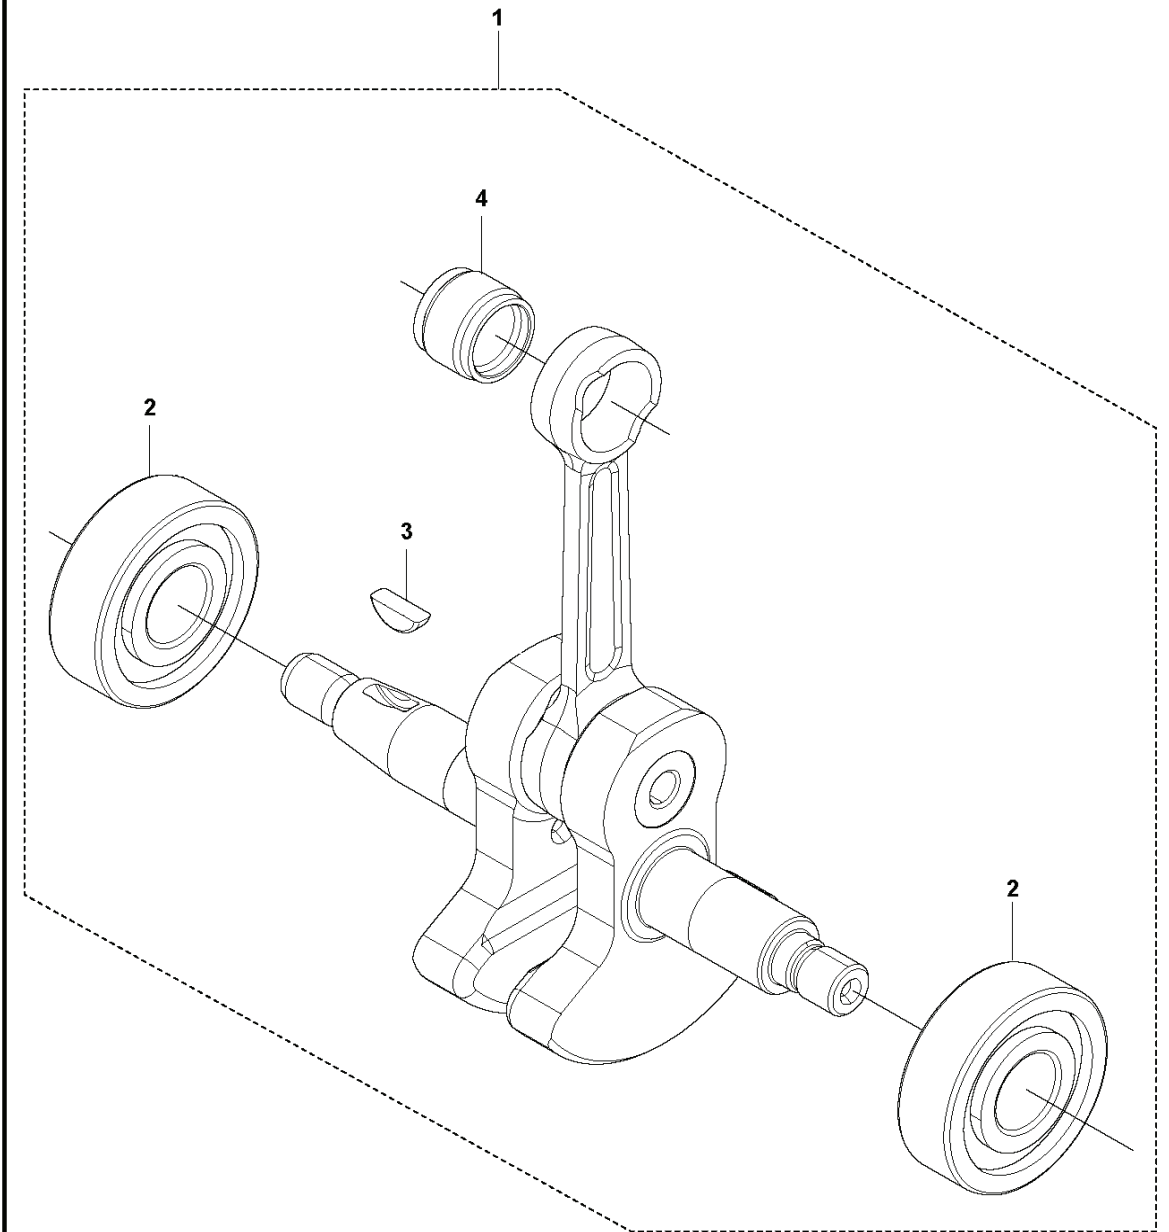

N 541 RB
CRANK SHAFT

BRUSHCUTTERS/CLEARING SAWS

PXM_REF	PXM_PARTNO	DESCRIPTION	PXM_REMARK	QTY.
1	593305301	CRANKSHAFT ASSY		1
2	505296501	BEARING		2 1
3	506689401	KEY		1 1
4	505297301	BEARING		1 1