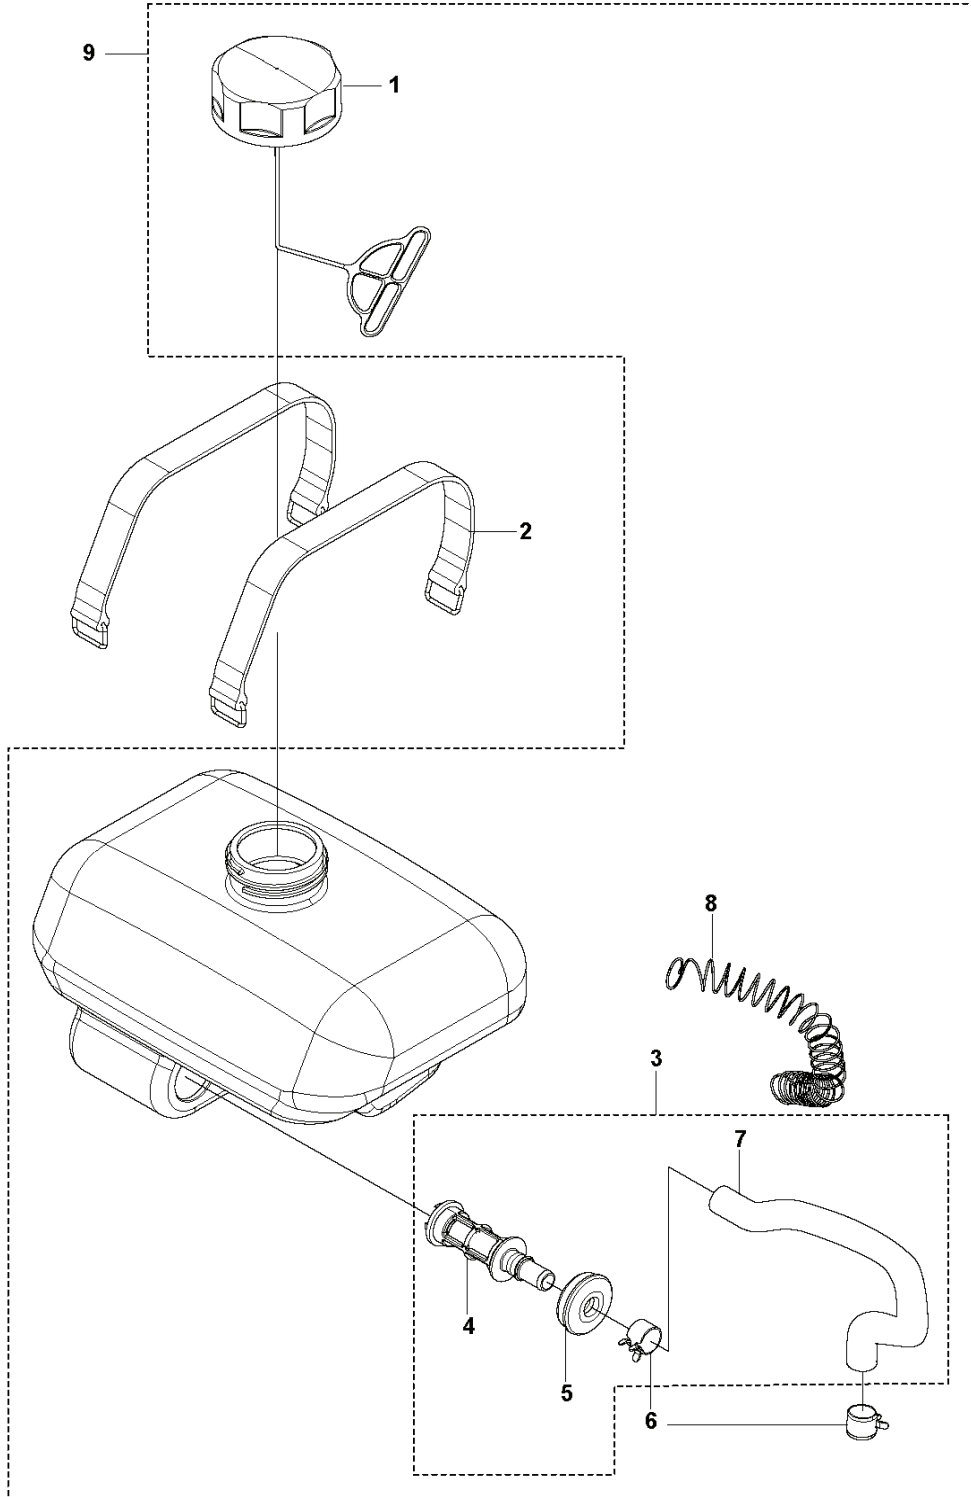

BRUSHCUTTERS/CLEARING SAWS

PXM_REF	PXM_PARTNO	DESCRIPTION	PXM_REMARK	QTY.
1	577329201	FRAME		1
2	525918101	PAD		1
3	515502601	CLIP		4
4	512268801	RING		2
5	510478401	SCREW		2
6	511261001	PLATE		2
7	510478601	SCREW		2
8	577329401	PLATE		1
9	577329301	BRACKET		1
10	515391301	BOLT		4
11	510488301	WASHER		1
12	516075201	NUT		1
13	510451201	BOLT		1
14	515539101	JOINT		3
15	513355301	NUT		6
16	510486101	NUT		1
17	581499801	BOLT		1

K 541 RB
FUEL TANK