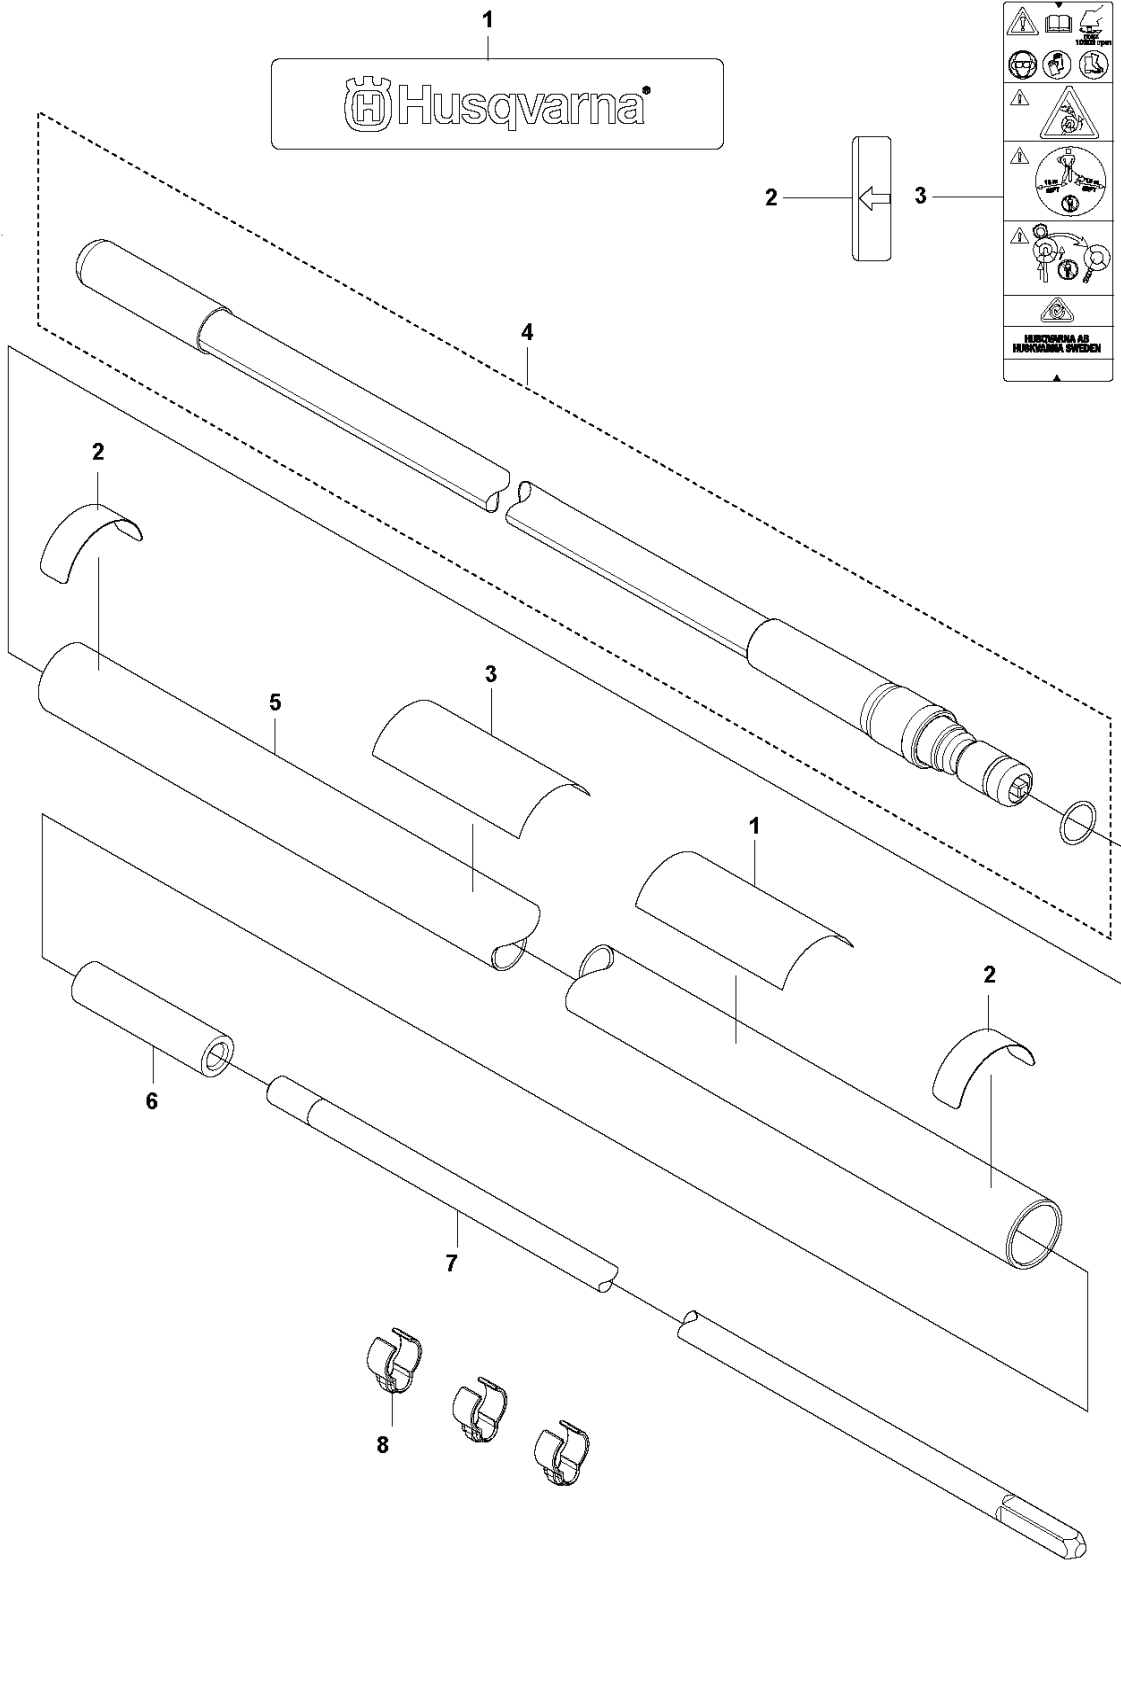

B1 541 RB
TUBE & SHAFT

FOR ASIA AND LA

BRUSHCUTTERS/CLEARING SAWS

PXM_REF	PXM_PARTNO	DESCRIPTION	PXM_REMARK	QTY.
1	584636901	DECAL	For Asia and LA	1
2	505295801	LABEL	For Asia and LA	2
3	591198402	DECAL	For Asia and LA	1
4	527305501	SHAFT	For Asia and LA	1
5	521669601	PIPE-COMP	For Asia and LA	1
6	515536601	SHAFT	For Asia and LA	1
7	515536501	SHAFT	For Asia and LA	1
8	521539201	CLAMP	For Asia and LA	3