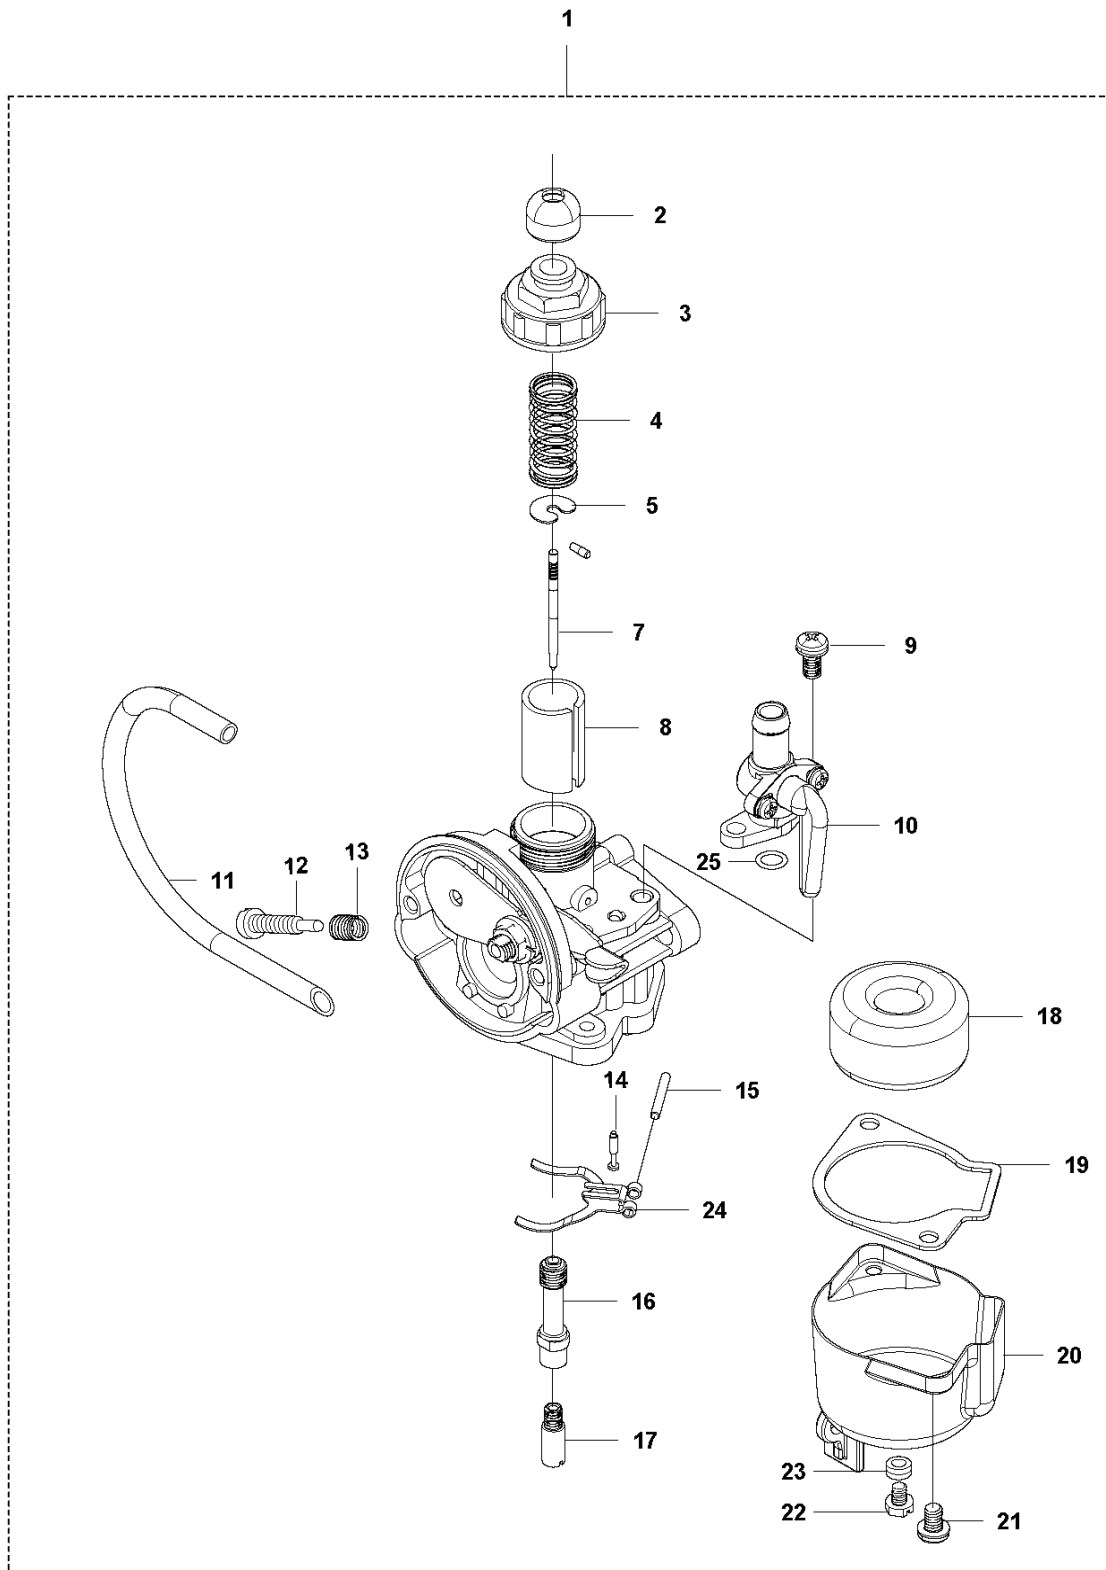

SPARE PARTS CATALOGUE
BRUSHCUTTERS/CLEARING SAWS: HUSQVARNA 541 RB

Spare Parts List

SPARE PARTS LIST

BRUSHCUTTERS/CLEARING SAWS

HUSQVARNA 541 RB

R 531 RB
ACCESSORIES

BRUSHCUTTERS/CLEARING SAWS

PXM_REF	PXM_PARTNO	DESCRIPTION	PXM_REMARK	QTY.
1	529265401	SOCKET		1
2	505311901	WRENCH		1
3	506689501	DRIVER		1
4	503976401	GREASE		1
5	501192201	TOOL		1
6	531009248	FILTER OIL		1
7	506615001	SPANNER		1
8	505312001	TOOL		1
9	512609701	GOGGLE		1
10	511416801	TANK		1

Q 541 RB
CARBURETOR

BRUSHCUTTERS/CLEARING SAWS

PXM_REF	PXM_PARTNO	DESCRIPTION	PXM_REMARK	QTY.
1	512277901	CARBURETOR-A		1
2	513192101	HUB CAP		1 1
3	513369801	HUB CAP		1 1
4	513231801	SPRING.THROTTLE		1 1
5	521730801	RECEIVE		1 1
7	515370501	NEEDLE		1 1
8	515370401	VALVE.THROTTLE		1 1
9	510464201	SCREW		2 1
10	513251701	COCK		1 1
11	515370701	PIPE		1 1
12	513682901	SCREWADJUST		1 1
13	513370401	SPRING		1 1
14	513246301	VALVE.NEEDLE		1 1
15	513246101	PEN		1 1
16	513357501	JET		1 1
17	513357601	JET		1 1
18	513232201	FLOAT		1 1
19	513245901	PACKING		1 1
20	513245801	CHAMBER		1 1
21	510464101	SCREW		2 1
22	513246801	SCREW		1 1
23	513246901	PACKING		1 1
24	513246001	HINGE		1 1
25	513246601	RING		1 1

M 541 RB
CYLINDER & PISTON

BRUSHCUTTERS/CLEARING SAWS

PXM_REF	PXM_PARTNO	DESCRIPTION	PXM_REMARK	QTY.
1	503235109	SPARK PLUG		1
2	506745201	BOLT		4
3	597631801	CYLINDER KIT		1
4	597774401	PISTON ASSY		1 3
5	516283001	RING		2 3.4
6	522639301	PIN		1 3.4
7	510917901	PISTON RING		2 3.4
8	513752401	WASHER		2 3.4
9	505297301	BEARING		1 3.4
10	510064301	GASKET		1

S 541 RB
FRAME

BRUSHCUTTERS/CLEARING SAWS

PXM_REF	PXM_PARTNO	DESCRIPTION	PXM_REMARK	QTY.
1	577329201	FRAME		1
2	525918101	PAD		1
3	515502601	CLIP		4
4	512268801	RING		2
5	510478401	SCREW		2
6	511261001	PLATE		2
7	510478601	SCREW		2
8	577329401	PLATE		1
9	577329301	BRACKET		1
10	515391301	BOLT		4
11	510488301	WASHER		1
12	516075201	NUT		1
13	510451201	BOLT		1
14	515539101	JOINT		3
15	513355301	NUT		6
16	510486101	NUT		1
17	581499801	BOLT		1