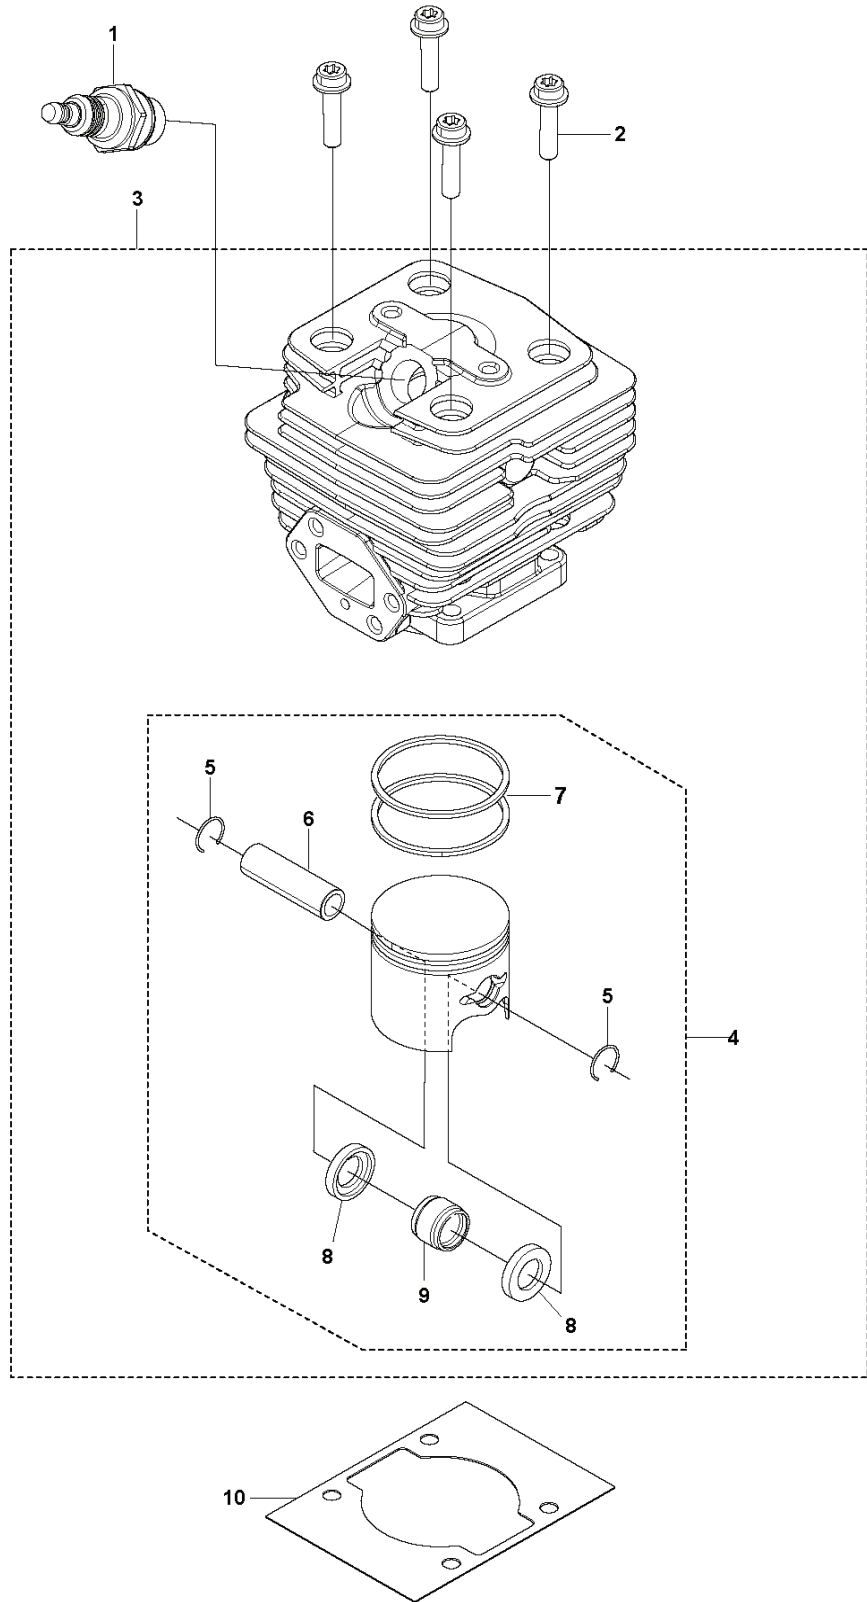

R2 541 RB
ACCESSORIES

FOR ASIA AND LA

BRUSHCUTTERS/CLEARING SAWS

PXM_REF	PXM_PARTNO	DESCRIPTION	PXM_REMARK	QTY.
1	576590701	BOLT	For Asia and LA	2
2	514368601	CLAMP	For Asia and LA	1
3	577329701	GUARD	For Asia and LA	1
4	537129904	BAR COVER	For Asia and LA	2

Q 541 RB
CARBURETOR

BRUSHCUTTERS/CLEARING SAWS

PXM_REF	PXM_PARTNO	DESCRIPTION	PXM_REMARK	QTY.
1	512277901	CARBURETOR-A		1
2	513192101	HUB CAP		1 1
3	513369801	HUB CAP		1 1
4	513231801	SPRING.THROTTLE		1 1
5	521730801	RECEIVE		1 1
7	515370501	NEEDLE		1 1
8	515370401	VALVE.THROTTLE		1 1
9	510464201	SCREW		2 1
10	513251701	COCK		1 1
11	515370701	PIPE		1 1
12	513682901	SCREWADJUST		1 1
13	513370401	SPRING		1 1
14	513246301	VALVE.NEEDLE		1 1
15	513246101	PEN		1 1
16	513357501	JET		1 1
17	513357601	JET		1 1
18	513232201	FLOAT		1 1
19	513245901	PACKING		1 1
20	513245801	CHAMBER		1 1
21	510464101	SCREW		2 1
22	513246801	SCREW		1 1
23	513246901	PACKING		1 1
24	513246001	HINGE		1 1
25	513246601	RING		1 1

M 541 RB
CYLINDER & PISTON

BRUSHCUTTERS/CLEARING SAWS

PXM_REF	PXM_PARTNO	DESCRIPTION	PXM_REMARK	QTY.
1	503235109	SPARK PLUG		1
2	506745201	BOLT		4
3	597631801	CYLINDER KIT		1
4	597774401	PISTON ASSY		1 3
5	516283001	RING		2 3.4
6	522639301	PIN		1 3.4
7	510917901	PISTON RING		2 3.4
8	513752401	WASHER		2 3.4
9	505297301	BEARING		1 3.4
10	510064301	GASKET		1

S 541 RB
FRAME

BRUSHCUTTERS/CLEARING SAWS

PXM_REF	PXM_PARTNO	DESCRIPTION	PXM_REMARK	QTY.
1	577329201	FRAME		1
2	525918101	PAD		1
3	515502601	CLIP		4
4	512268801	RING		2
5	510478401	SCREW		2
6	511261001	PLATE		2
7	510478601	SCREW		2
8	577329401	PLATE		1
9	577329301	BRACKET		1
10	515391301	BOLT		4
11	510488301	WASHER		1
12	516075201	NUT		1
13	510451201	BOLT		1
14	515539101	JOINT		3
15	513355301	NUT		6
16	510486101	NUT		1
17	581499801	BOLT		1