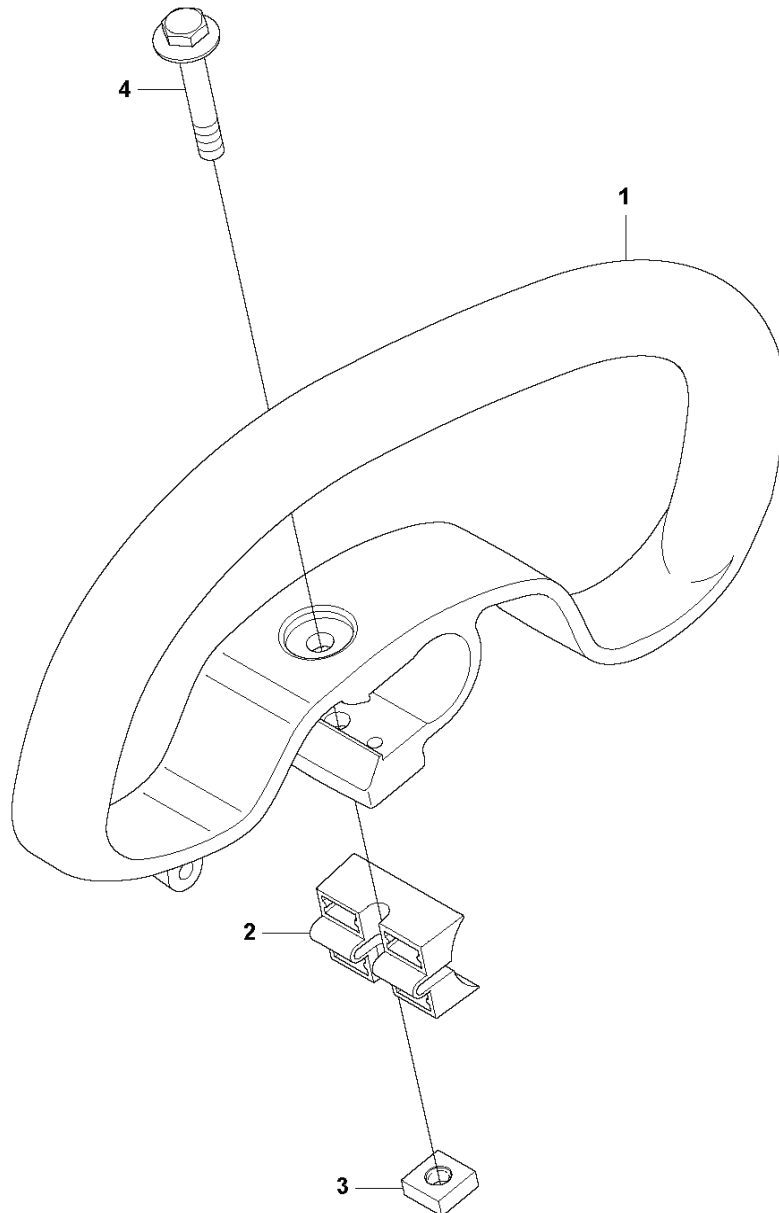

BRUSHCUTTERS/CLEARING SAWS

PXM_REF	PXM_PARTNO	DESCRIPTION	PXM_REMARK	QTY.
1	527305801	GEARCASE ASSY	For Asia and LA	1
2	521515201	SCREW	For Asia and LA	1
3	512568501	BOLT	For Asia and LA	1 1
4	512540301	BEARING	For Asia and LA	1 1
6	527305701	SHAFT	For Asia and LA	1 1
7	510449901	BOLT	For Asia and LA	1 1
8	512540601	PINION	For Asia and LA	1 1
9	516124001	SNAP RING	For Asia and LA	1 1
10	512540701	BEARING	For Asia and LA	1 1
11	512540801	BEARING	For Asia and LA	1 1
12	516125501	SNAP RING	For Asia and LA	1 1
13	510569701	BEARING	For Asia and LA	1 1
14	504121001	SNAP RING	For Asia and LA	1 1
15	515537401	HOLDER	For Asia and LA	1 1
16	515537501	HOLDER	For Asia and LA	1 1
17	521804001	NUT	For Asia and LA	1 1
18	515538001	COVER	For Asia and LA	1
19	581499801	BOLT	For Asia and LA	3
20	521655901	COVER	For Asia and LA	1

C2 541 RB
HANDLEBAR

FOR SOUTH KOREA