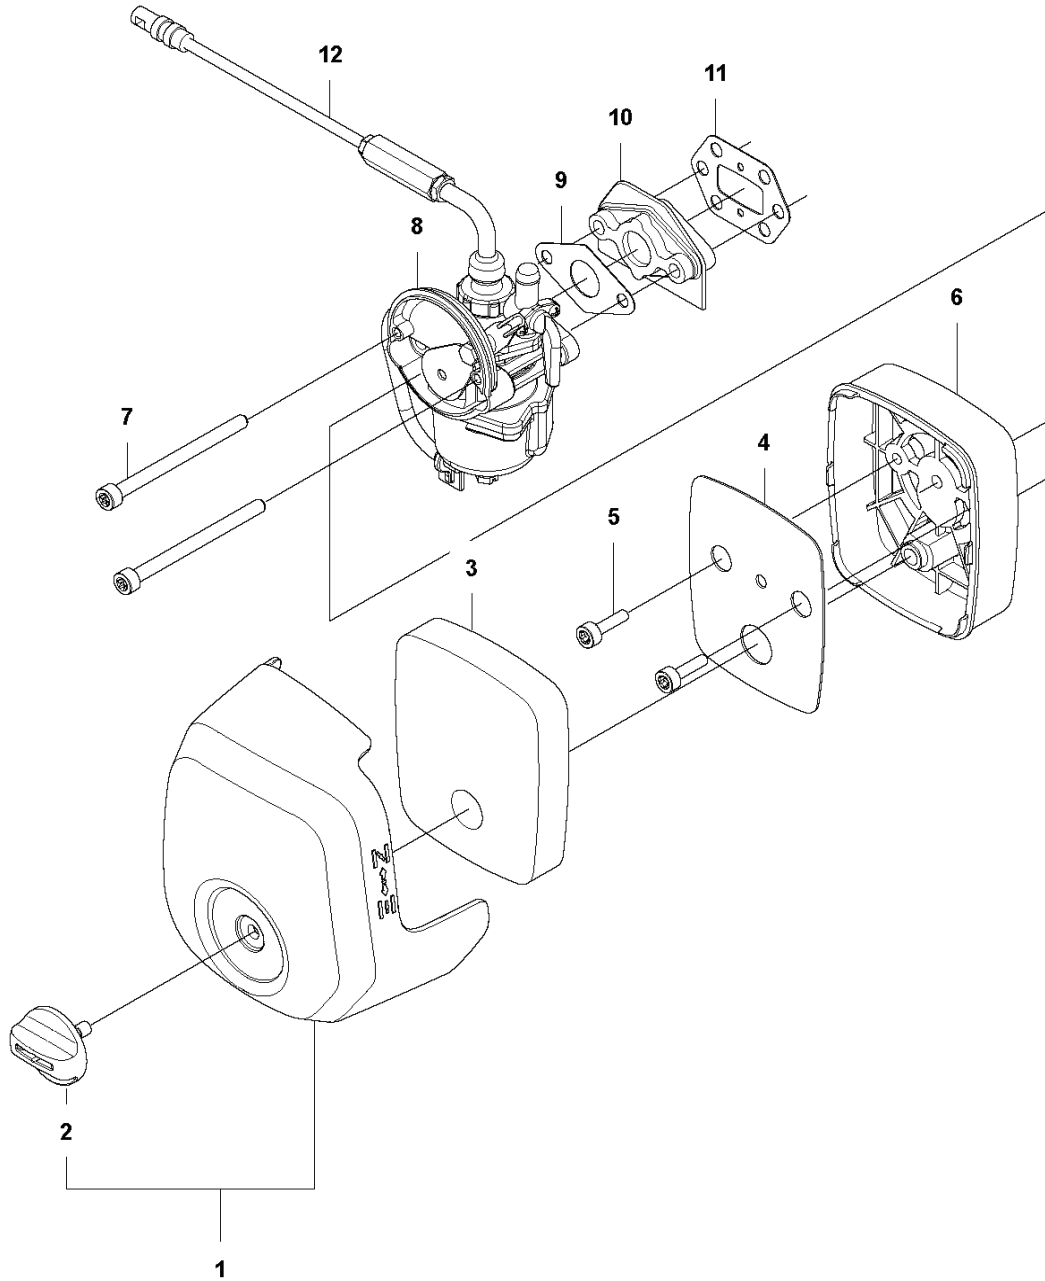

L 541 RB
CARBURETOR & AIRFILTER

BRUSHCUTTERS/CLEARING SAWS

PXM_REF	PXM_PARTNO	DESCRIPTION	PXM_REMARK	QTY.
1	596492101	FILTER COVER ASSY		1
2	576992405	KNOB		1 1
3	596257501	AIR FILTER		1
4	596492401	PLATE		1
5	581378802	BOLT		2
6	596492201	FILTER HOLDER		1
7	586496601	BOLT		2
8	512277901	CARBURETOR-A		1
9	515369701	GASKET		1
10	515369801	INSULATOR		1
11	505304901	GASKET.INSU		1
12	596257701	CABLE ASSY		1