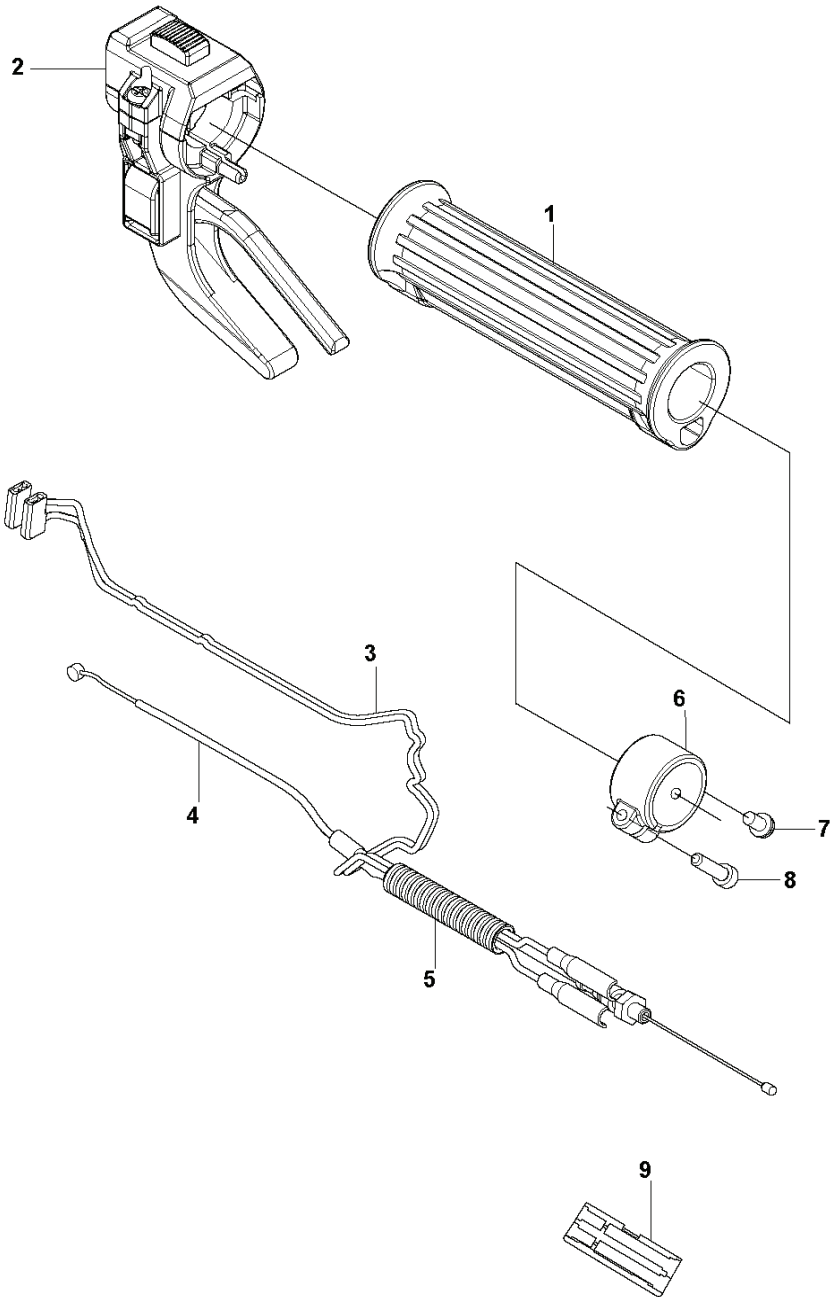

D1 541 RB
THROTTLE CONTROLS

FOR LA

BRUSHCUTTERS/CLEARING SAWS

PXM_REF	PXM_PARTNO	DESCRIPTION	PXM_REMARK	QTY.
1	511639701	GRIP	For LA	1
2	596774001	LEVER ASSY	For LA	1
3	588234602	CORD	For LA	2
4	596257801	CABLE ASSY	For LA	1
5	588233301	TUBE	For LA	1
6	515536701	CLAMP	For LA	1
7	529268101	BOLT	For LA	1
8	506689001	BOLT	For LA	1
9	521528601	JOINT	For LA	1