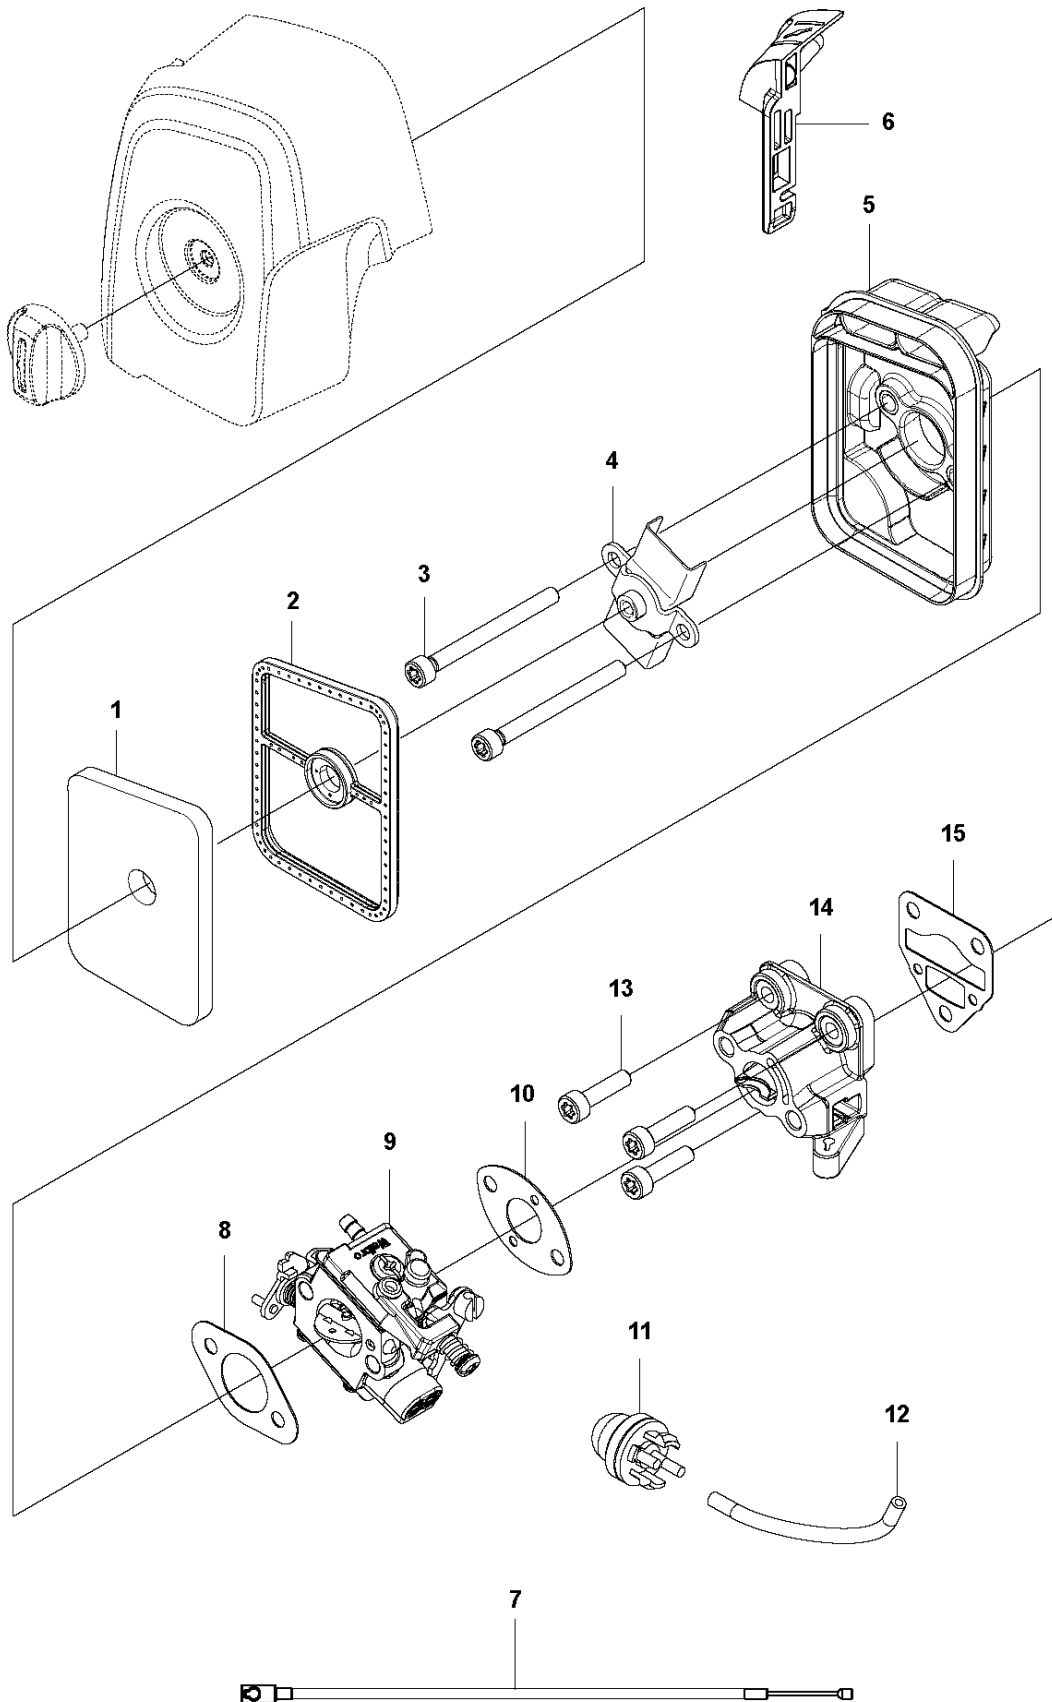

E 525P5S, 525P4S
CARBURETOR & AIR FILTER

CARBURETOR & AIR FILTER

525 P5S

Ref	Part No	Description	Remark	QTY KIT
1	581 04 74-01	AIR FILTER		1
2	581 45 18-01	AIR FILTER		1
3	580 46 72-01	BOLT		2
4	580 43 79-01	PLATE		1
5	581 04 70-01	FILTER HOUSING		1
6	577 84 83-01	CHOKE CONTROL		1
7	578 86 43-01	THROTTLE CABLE		1
8	577 88 24-02	GASKET		1
9	584 90 14-01	CARBURETTOR		1
10	576 39 91-02	GASKET		1
11	503 93 66-01	PURGE		1
12	577 05 05-01	PIPE		1
13	504 11 43-01	SCREW		3
14	578 90 83-01	INSULATOR		1
15	576 39 89-01	GASKET		1