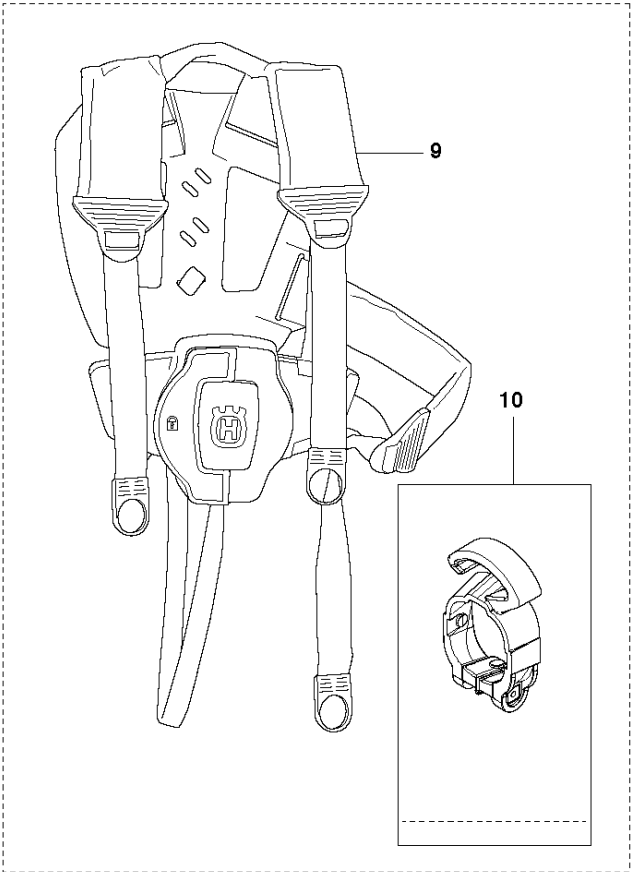

## ACCESSORIES

525 P5S

Ref	Part No	Description	Remark	QTY KIT
1	575 73 82-02	COMBINATION WRENCH		1
2	501 69 17-01	COMBINATION WRENCH		1
3	503 55 86-01	SPANNER		1
4	579 06 49-01	GREASE	100 g	1
5	537 21 62-03	HARNESS		1
6	501 95 92-40	BAR	"(10""")	1
6	501 95 92-45	BAR	"(12""")	1
7	576 93 65-40	SAW CHAIN	"(10""")	1
7	576 93 65-45	SAW CHAIN	"(12""")	1
8	537 12 99-01	BAR GUARD		1
9	578 44 99-01	HARNESS	Balance flex	1
10	579 83 41-01	ACCESSORY BAG	To be used with Harness 578 44 99-01	1

## CARBURETOR

525 P5S

Ref	Part No	Description	Remark	QTY KIT
1	520 97 63-01	SCREW		1
2	577 81 57-01	SCREW		1
3	513 59 32-01	SPRING		1
4	579 19 06-01	COVER		1
5	520 95 48-01	GASKET		1
6	502 21 36-01	DIAPHRAGM PUMP		1
7	513 40 08-01	SWIVEL		1
8	516 52 42-01	WASHER		1
9	506 73 86-01	RING		1
10	579 19 07-01	SHAFT		1
11	577 81 55-01	SPRING		1
12	520 75 98-01	SCREW		1
13	520 97 86-01	VALVE		1
14	520 95 70-01	SCREEN		1
15	505 05 79-01	SPRING		1
16	584 90 12-01	PISTON ASSY		1
17	520 75 98-01	SCREW		1
18	579 19 08-01	LEVER		1
19	505 05 65-01	RING		1
20	579 19 10-01	SHAFT		1
21	516 52 42-01	WASHER		1
22	584 90 13-01	LEVER		1
23	579 19 11-01	SPRING		1
24	520 75 98-01	SCREW		1
25	581 15 49-01	VALVE		1
26	578 89 54-01	SPRING		1
27	520 97 74-01	PIN		1
28	577 80 72-01	LEVER		1
29	521 08 54-01	VALVE.INLET		1
30	577 80 71-01	SCREW		1
31	516 97 21-01	GASKET		1
32	577 80 70-01	DIAPHRAGM		1
33	514 18 92-01	COVER		1
34	520 97 88-01	SCREW ASSY		4
35	514 24 26-01	BALL		1
36	514 24 33-01	SPRING.CHOKE		1
37	580 68 48-01	GASKET KIT	Coomopes by item 5, 6, 31 and 32	1