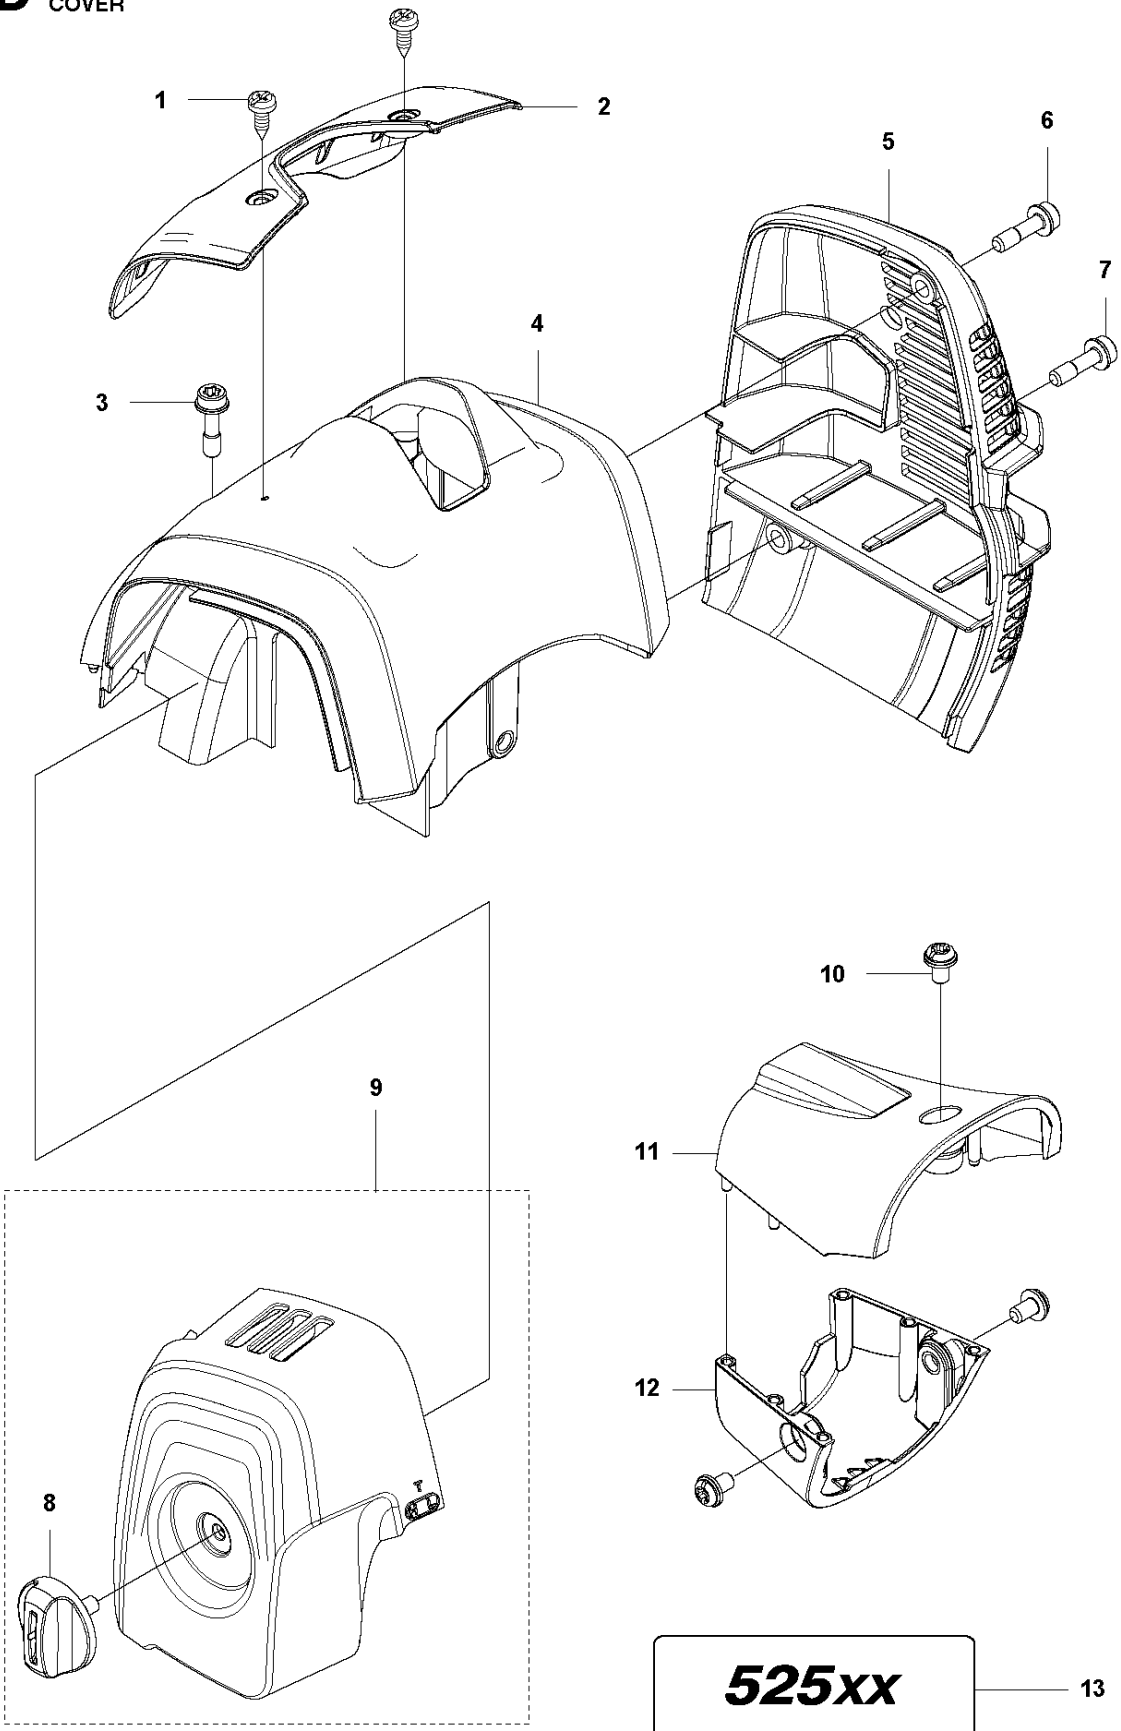

D 525P5S, 525P4S
COVER

525xx

13

COVER

525 P5S

Ref	Part No	Description	Remark	QTY	KIT
1	503 21 35-12	SCREW CCRPANT		2	
2	576 40 45-01	ARM PROTECTION		1	
3	577 81 54-01	BOLT		1	
4	588 26 18-01	CYLINDER COVER		1	
5	576 40 47-01	MUFFLER GUARD		1	
6	577 81 54-01	BOLT		1	
7	577 81 54-01	BOLT		1	
8	576 99 24-02	KNOB		1	9
9	581 04 73-01	FILTER COVER ASSY		1	
10	544 25 68-01	SCREW		3	
11	577 84 82-01	COVER	524L, 525L, LS, LST, RJD	1	
11	577 85 11-01	COVER	RS	1	
12	577 84 81-01	COVER	524L, 525L, LS, LST, RJD	1	
12	577 85 10-01	COVER	RS	1	
13	579 44 58-06	DECAL	525L	1