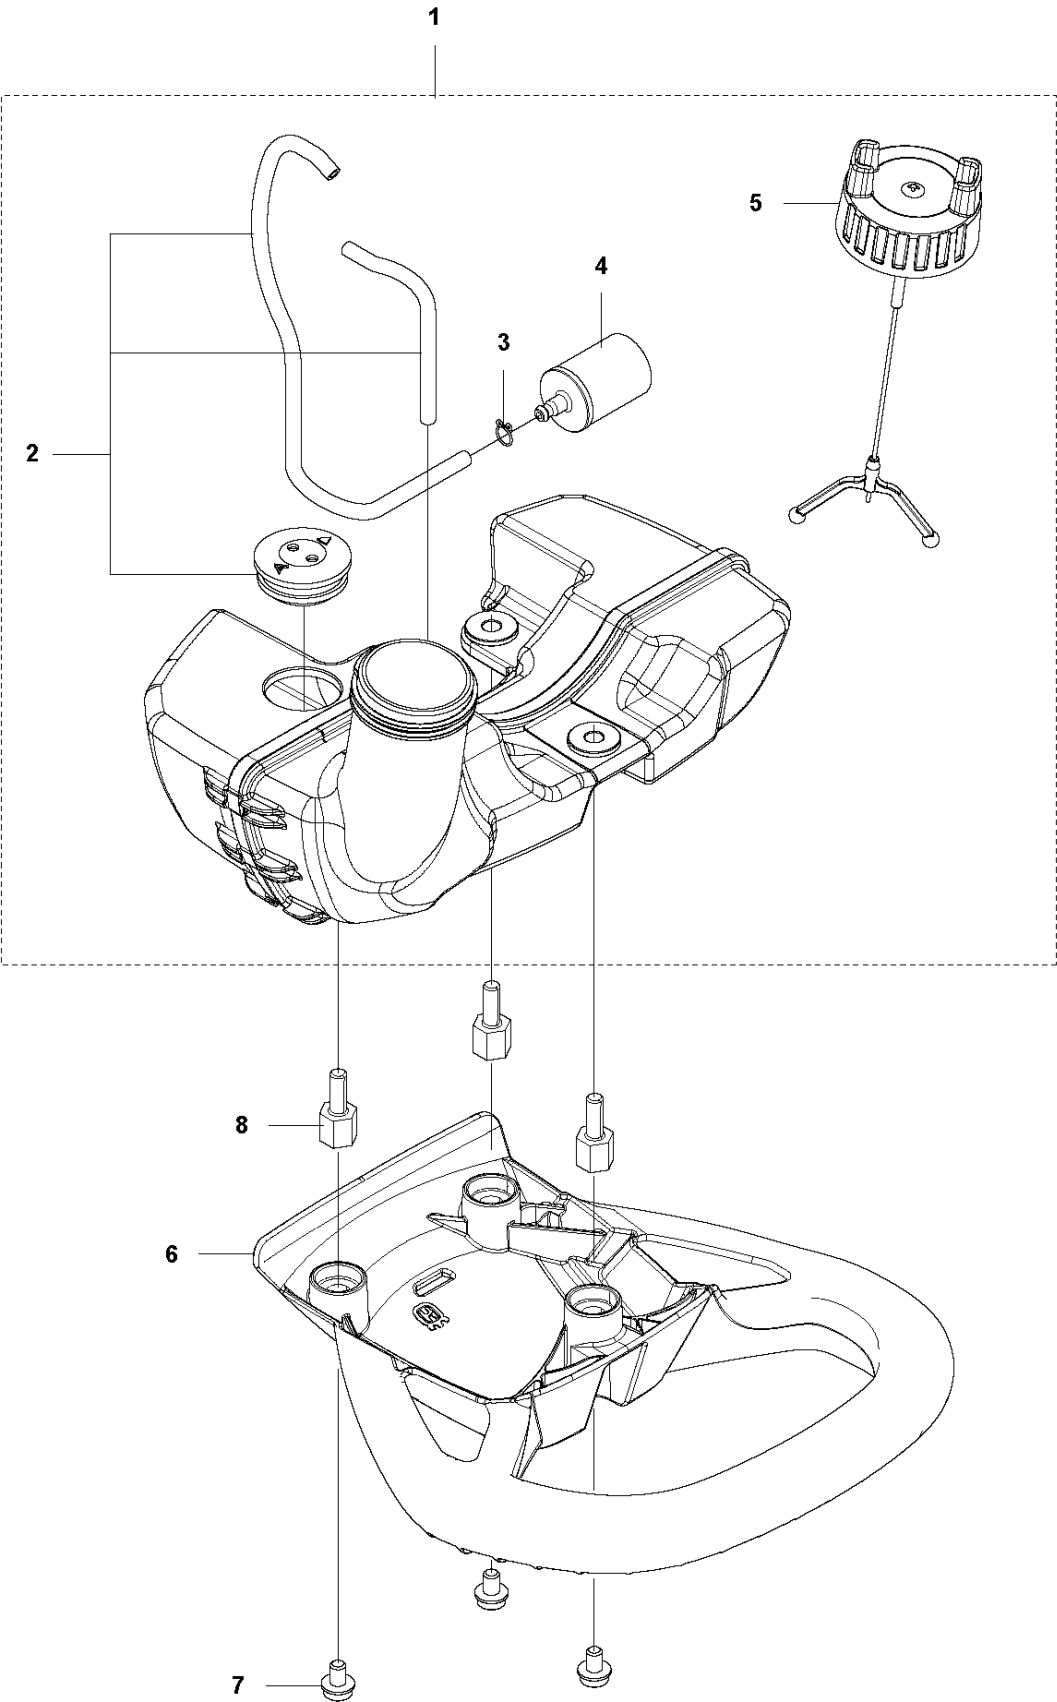

H 525P5S, 525P4S
FUEL TANK

FUEL TANK

525 P5S

Ref	Part No	Description	Remark	QTY	KIT
1	576 40 51-01	FUEL TANK		1	
1	576 40 51-02	FUEL TANK	Australia / New Zealand	1	
2	579 21 03-02	HOSE ASSY		1	1
2	577 50 99-03	PIPE	Australia / New Zealand	1	
3	506 70 70-01	CLIP		1	1
4	503 44 32-01	FUEL FILTER		1	1
5	579 64 57-03	TANK CAP		1	1
6	587 36 59-01	BUMPER		1	
7	525 75 51-08	SCREW ITXSCFM		3	
8	587 61 56-01	STUD SCREW		3