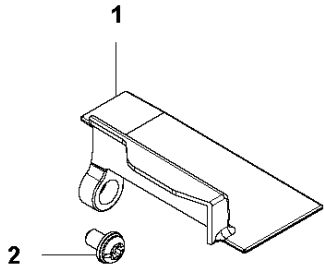

L 525P5S, 525P4S
CRANKSHAFT

CRANKSHAFT

525 P5S

Ref	Part No	Description	Remark	QTY KIT
1	576 40 46-01	MUFFLER		1
2	544 25 68-01	SCREW		1
3	506 68 94-01	KEY		1
4	504 12 15-01	SEALING		2
5	506 61 03-01	BEARING		2
6	579 22 32-01	CRANKSHAFT		1
7	576 40 27-01	BEARING		1