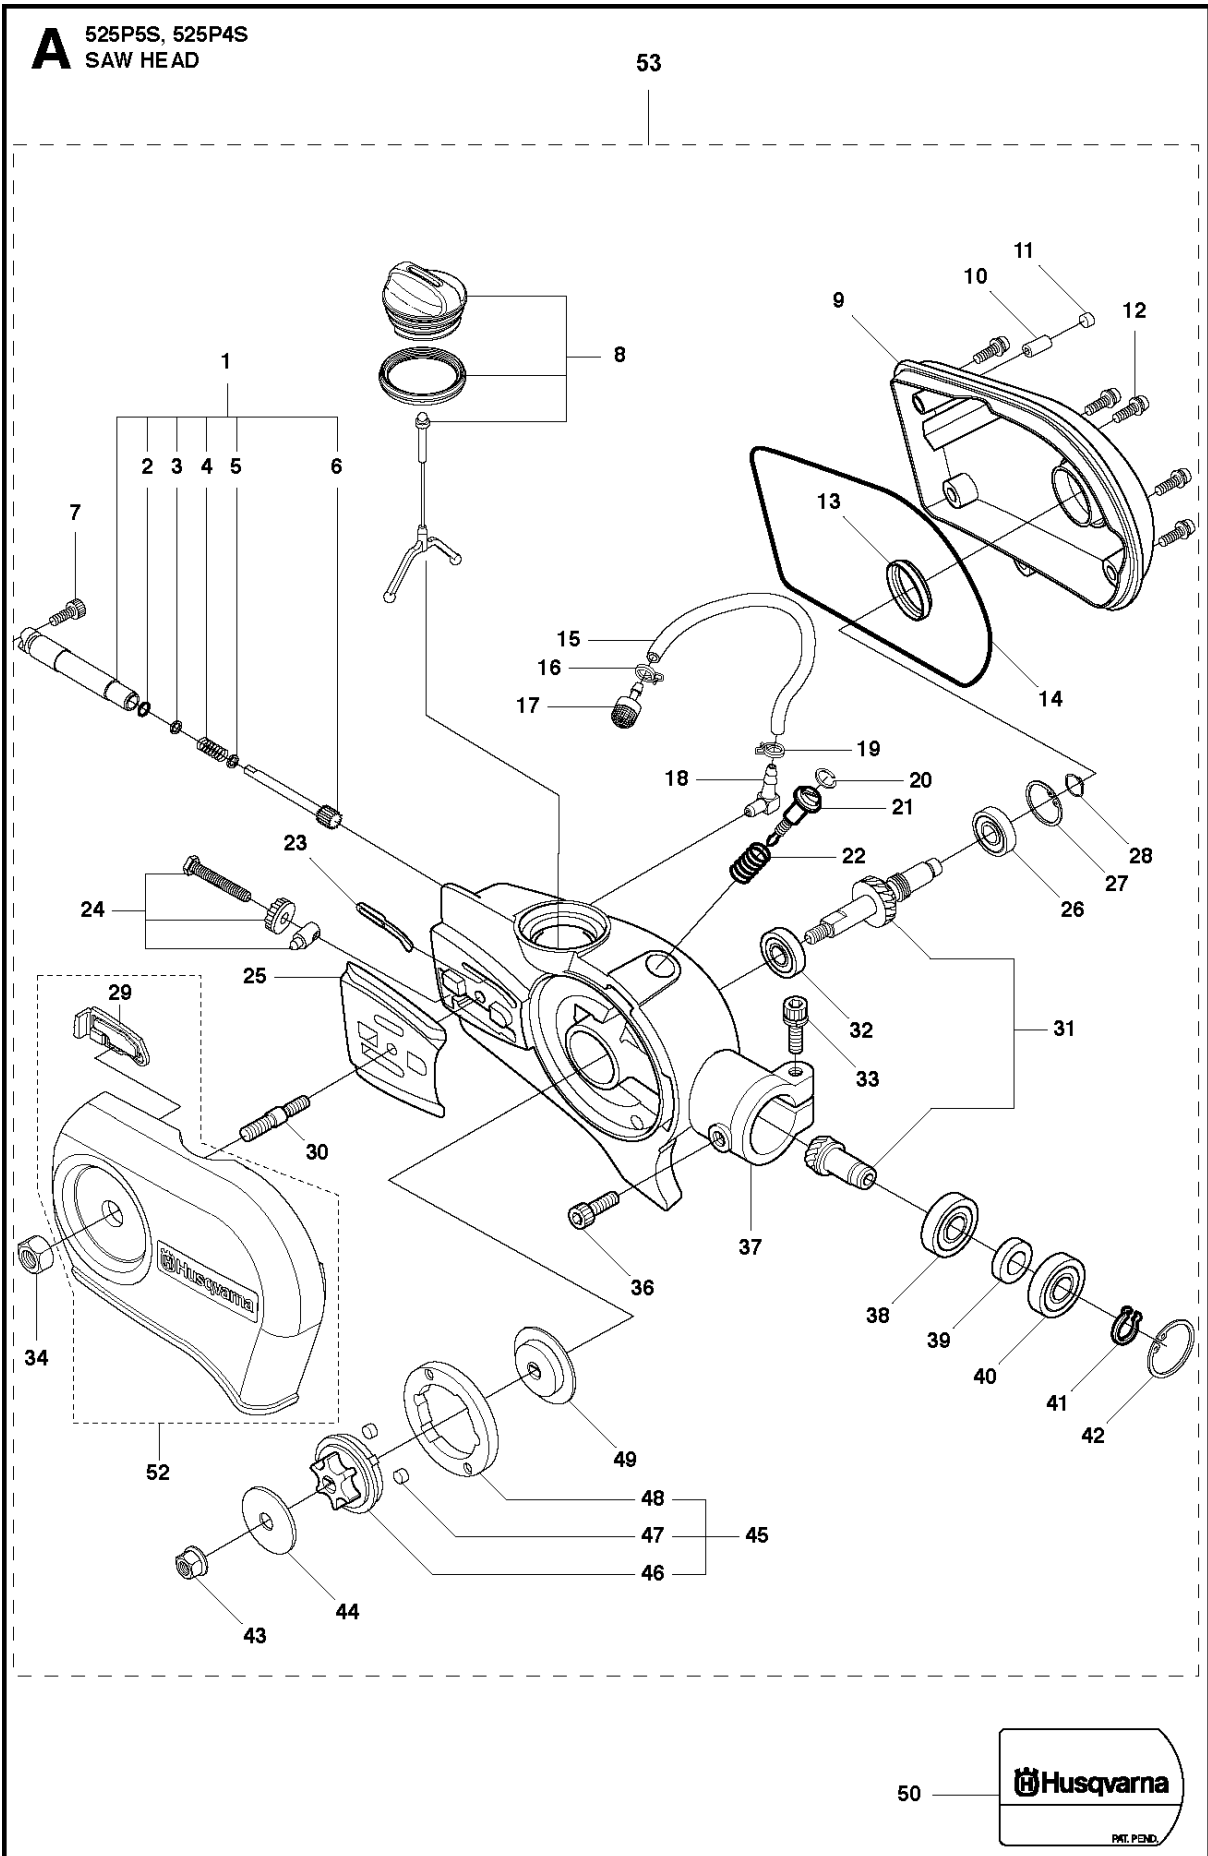

**A** 525P5S, 525P4S  
SAW HEAD

Ref	Part No	Description	Remark	QTY	KIT
1	537 29 92-01	OIL PUMP ASSY		1	53
2	740 42 03-00	O-RING		1	53
3	503 23 00-16	WASHER		1	53
4	503 18 49-01	SPRING		1	53
5	503 23 00-16	WASHER		1	53
6	503 80 83-02	PUMP PISTON		1	53
7	725 53 27-55	SCREW IHSCM		1	53
8	537 28 15-02	TANK CAP ASSY		1	53
9	537 22 75-01	HUB CAP		1	53
10	537 04 03-01	VALVE		1	53
11	503 98 13-01	PLUG		1	53
12	725 53 29-55	SCREW IHSCM		5	53
13	537 33 01-01	SEALING		1	53
14	537 29 10-01	O-RING		1	53
15	537 29 11-01	HOSE		1	53
16	537 37 15-01	HOSE CLAMP		1	53
17	504 71 00-03	OIL PLUMMET		1	53
18	504 34 00-04	FITTING		1	53
19	537 37 15-01	HOSE CLAMP		1	53
20	537 29 09-01	CIRCLIP		1	53
21	537 05 68-01	ADJUSTER		1	53
22	503 97 82-01	SPRING		1	53
23	537 33 17-01	OIL DUCT		1	53
24	537 22 82-01	CHAIN TENSIONER		1	53
25	537 19 42-01	CHAIN GUIDE PLATE		1	53
26	738 21 00-04	BALL BEARING		1	53
27	735 31 27-10	CIRCLIP		1	53
28	735 31 12-00	CIRCLIP		1	53
29	575 55 37-01	SEALING PLATE		1	52, 53
30	576 29 30-01	BAR BOLT	M7-M8	1	53
31	537 29 90-01	GEAR WHEEL KIT		1	53
32	738 21 99-04	BALL BEARING		1	53
33	725 53 33-55	SCREW IHSCM		1	53
34	731 23 18-01	HEXAGON NUT		1	53
36	725 53 27-55	SCREW IHSCM		1	53
37	537 22 74-01	HOUSING		1	53
38	738 21 99-04	BALL BEARING		1	53
39	537 24 77-01	SPACER		1	53
40	738 21 99-04	BALL BEARING		1	53
41	735 31 11-00	CIRCLIP		1	53
42	735 31 25-10	CIRCLIP		1	53
43	731 71 16-51	HEXAGON NUT FLANGE		1	53
44	503 23 00-68	WASHER		1	53
45	537 27 18-01	FLYWHEEL		1	53
46	537 27 15-01	HUB		1	53
47	537 27 17-01	RUBBER BUSHING		2	53
48	537 27 14-01	RING		1	53
49	537 27 16-01	HUB CAP		1	53
50	537 23 00-01	LABEL		1	
52	575 54 18-01	CHAIN GUARD		1	53
53	537 24 71-01	CUTTING HEAD ASSY		1	