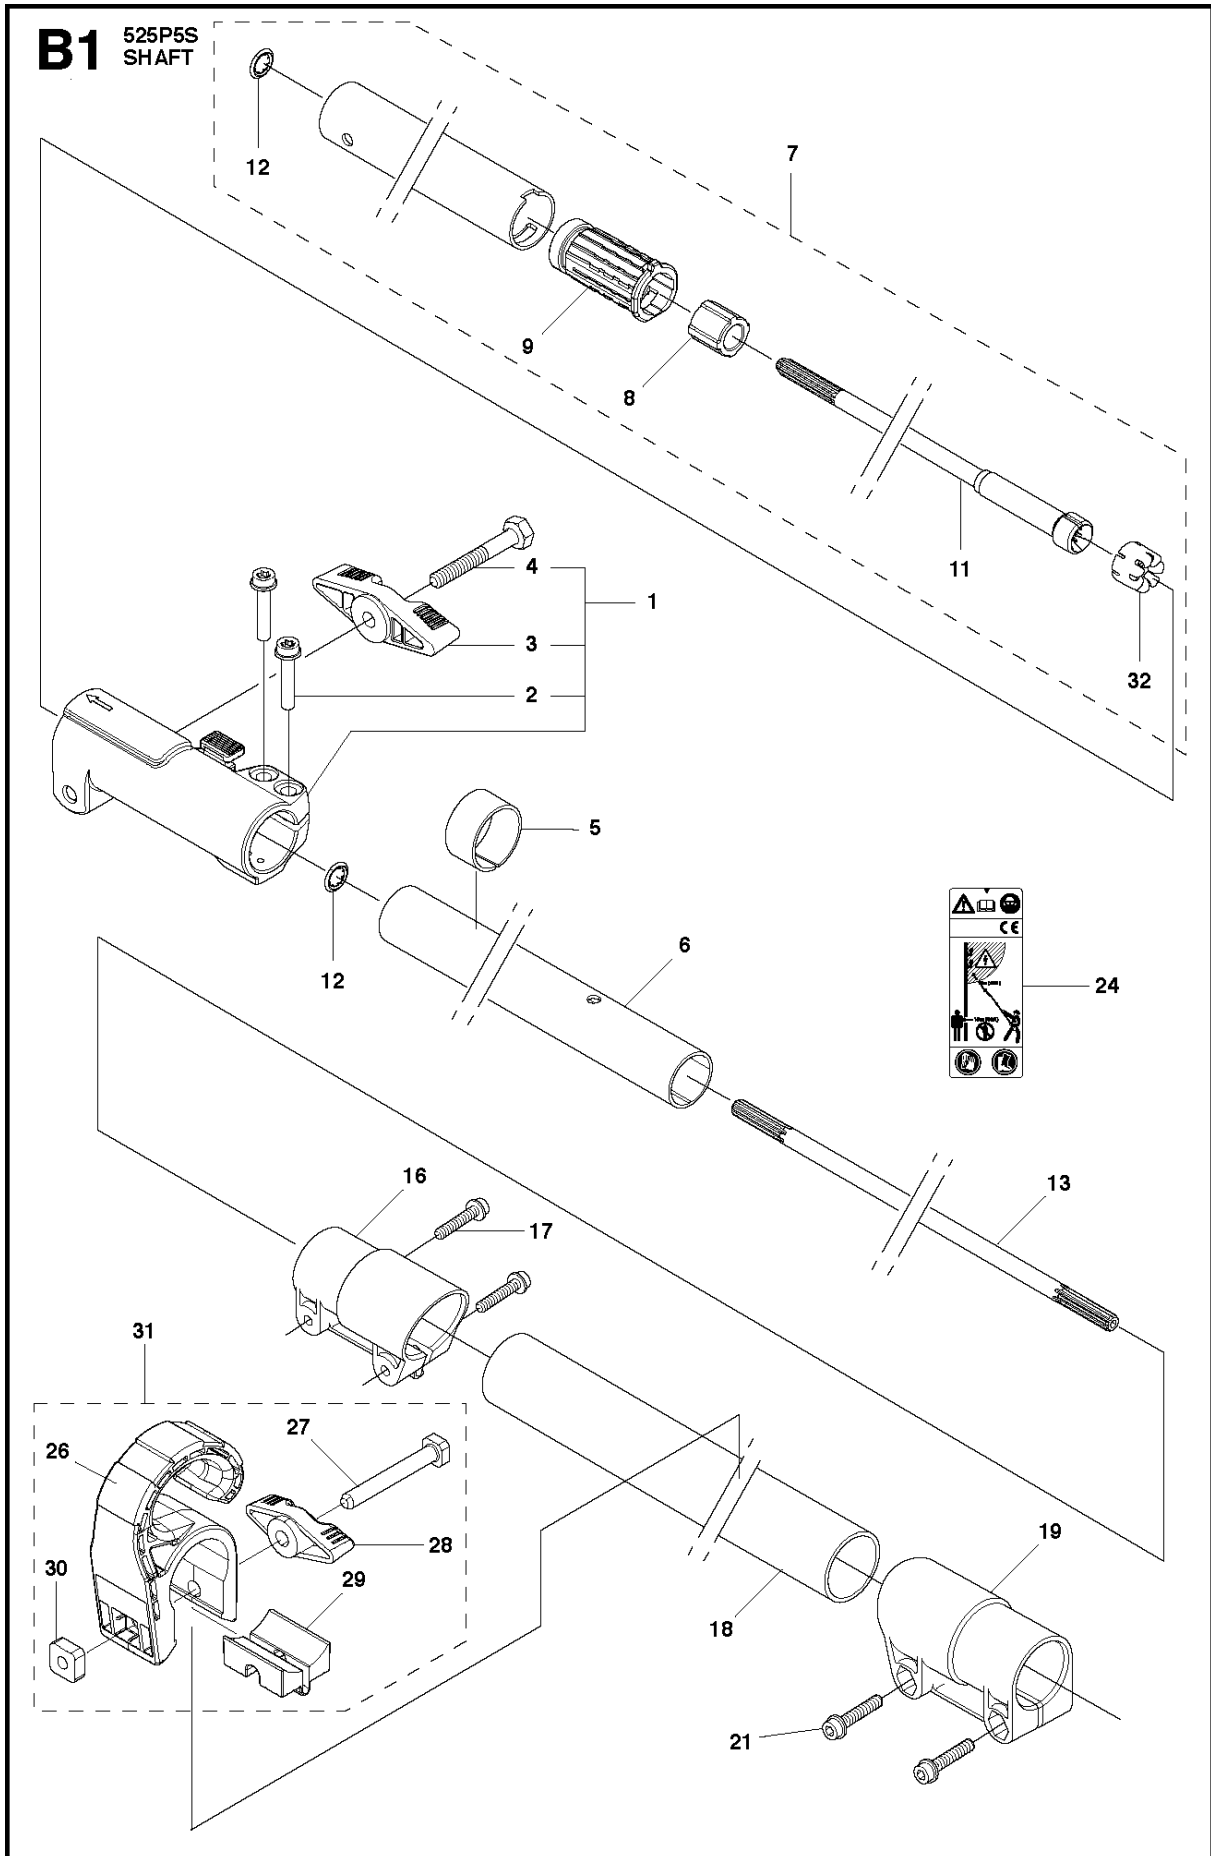

**A** 525P5S, 525P4S  
SAW HEAD

Ref	Part No	Description	Remark	QTY	KIT
1	537 29 92-01	OIL PUMP ASSY		1	53
2	740 42 03-00	O-RING		1	53
3	503 23 00-16	WASHER		1	53
4	503 18 49-01	SPRING		1	53
5	503 23 00-16	WASHER		1	53
6	503 80 83-02	PUMP PISTON		1	53
7	725 53 27-55	SCREW IHSCM		1	53
8	537 28 15-02	TANK CAP ASSY		1	53
9	537 22 75-01	HUB CAP		1	53
10	537 04 03-01	VALVE		1	53
11	503 98 13-01	PLUG		1	53
12	725 53 29-55	SCREW IHSCM		5	53
13	537 33 01-01	SEALING		1	53
14	537 29 10-01	O-RING		1	53
15	537 29 11-01	HOSE		1	53
16	537 37 15-01	HOSE CLAMP		1	53
17	504 71 00-03	OIL PLUMMET		1	53
18	504 34 00-04	FITTING		1	53
19	537 37 15-01	HOSE CLAMP		1	53
20	537 29 09-01	CIRCLIP		1	53
21	537 05 68-01	ADJUSTER		1	53
22	503 97 82-01	SPRING		1	53
23	537 33 17-01	OIL DUCT		1	53
24	537 22 82-01	CHAIN TENSIONER		1	53
25	537 19 42-01	CHAIN GUIDE PLATE		1	53
26	738 21 00-04	BALL BEARING		1	53
27	735 31 27-10	CIRCLIP		1	53
28	735 31 12-00	CIRCLIP		1	53
29	575 55 37-01	SEALING PLATE		1	52, 53
30	576 29 30-01	BAR BOLT	M7-M8	1	53
31	537 29 90-01	GEAR WHEEL KIT		1	53
32	738 21 99-04	BALL BEARING		1	53
33	725 53 33-55	SCREW IHSCM		1	53
34	731 23 18-01	HEXAGON NUT		1	53
36	725 53 27-55	SCREW IHSCM		1	53
37	537 22 74-01	HOUSING		1	53
38	738 21 99-04	BALL BEARING		1	53
39	537 24 77-01	SPACER		1	53
40	738 21 99-04	BALL BEARING		1	53
41	735 31 11-00	CIRCLIP		1	53
42	735 31 25-10	CIRCLIP		1	53
43	731 71 16-51	HEXAGON NUT FLANGE		1	53
44	503 23 00-68	WASHER		1	53
45	537 27 18-01	FLYWHEEL		1	53
46	537 27 15-01	HUB		1	53
47	537 27 17-01	RUBBER BUSHING		2	53
48	537 27 14-01	RING		1	53
49	537 27 16-01	HUB CAP		1	53
50	537 23 00-01	LABEL		1	
52	575 54 18-01	CHAIN GUARD		1	53
53	537 24 71-01	CUTTING HEAD ASSY		1	