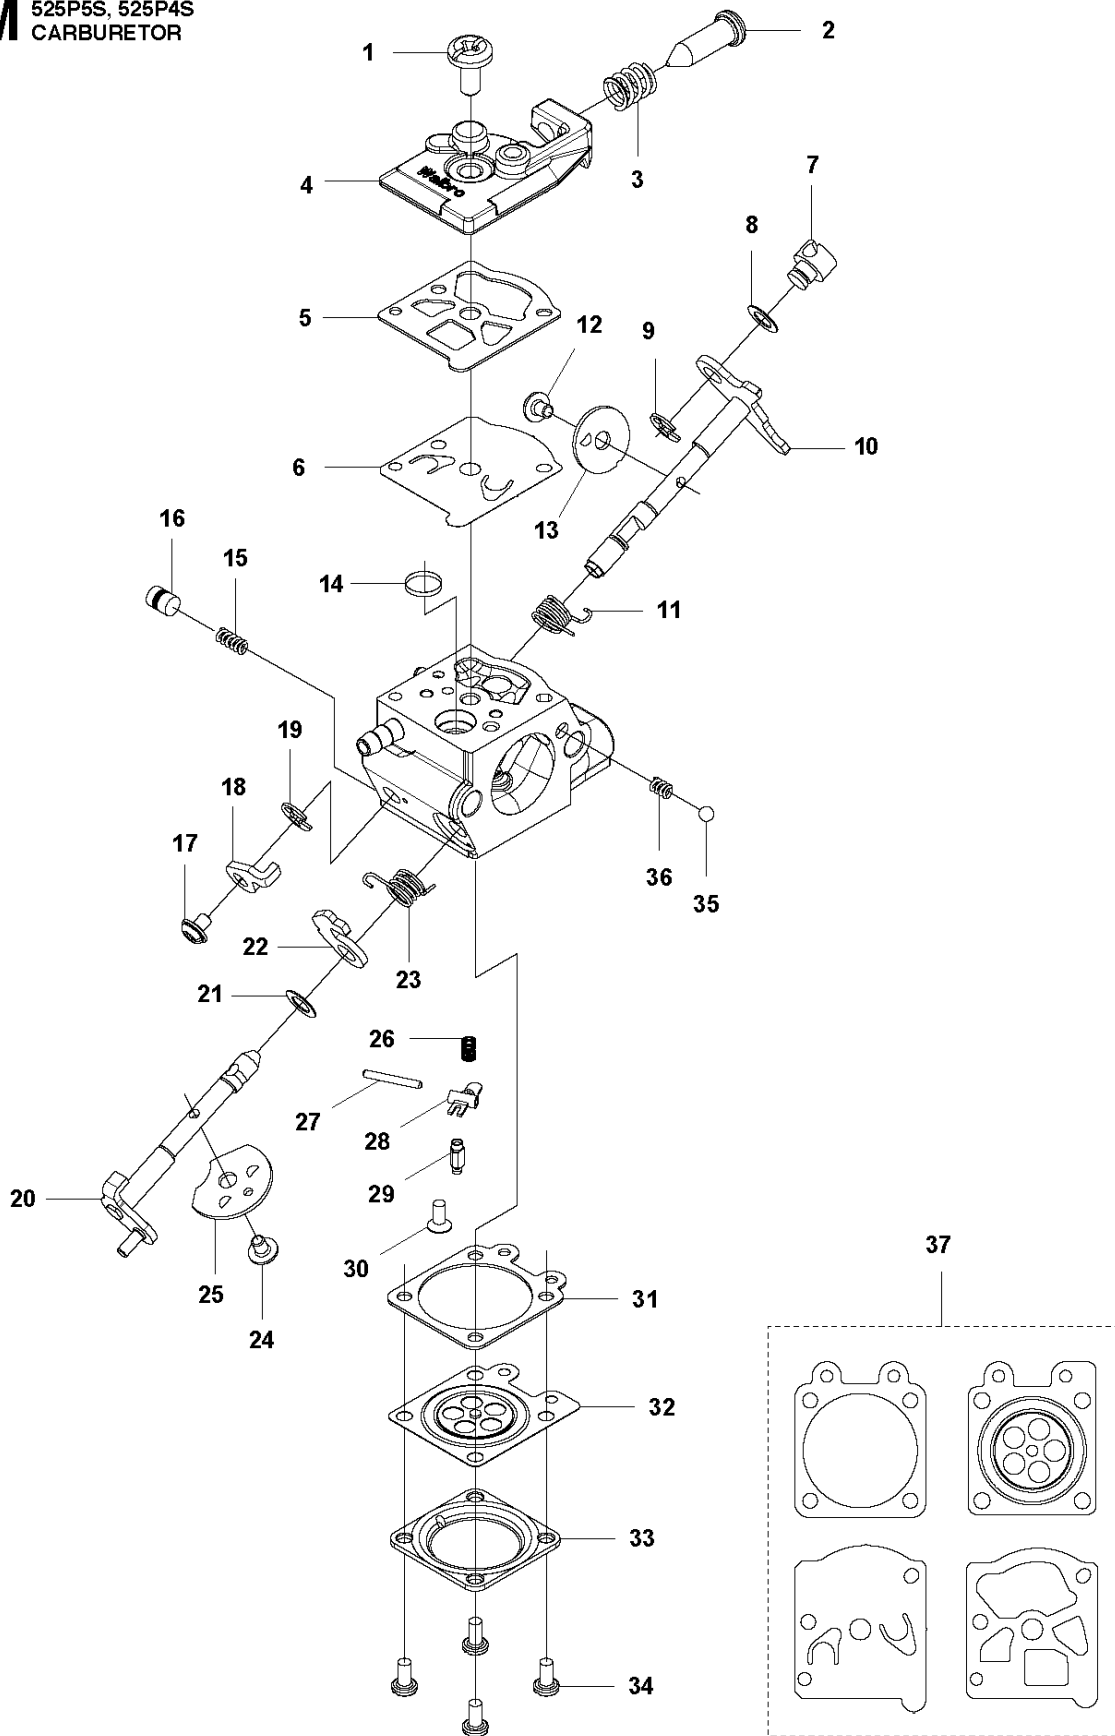

# SPARE PARTS LIST

POLE PRUNER/POLE SAWS

525 P5S

**N1** 525P5S  
ACCESSORIES

## ACCESSORIES

525 P5S

Ref	Part No	Description	Remark	QTY KIT
1	575 73 82-02	COMBINATION WRENCH		1
2	501 69 17-01	COMBINATION WRENCH		1
3	503 55 86-01	SPANNER		1
4	579 06 49-01	GREASE	100 g	1
5	537 21 62-03	HARNESS		1
6	501 95 92-40	BAR	"(10""")	1
6	501 95 92-45	BAR	"(12""")	1
7	576 93 65-40	SAW CHAIN	"(10""")	1
7	576 93 65-45	SAW CHAIN	"(12""")	1
8	537 12 99-01	BAR GUARD		1
9	578 44 99-01	HARNESS	Balance flex	1
10	579 83 41-01	ACCESSORY BAG	To be used with Harness 578 44 99-01	1

## CARBURETOR

525 P5S

Ref	Part No	Description	Remark	QTY KIT
1	520 97 63-01	SCREW		1
2	577 81 57-01	SCREW		1
3	513 59 32-01	SPRING		1
4	579 19 06-01	COVER		1
5	520 95 48-01	GASKET		1
6	502 21 36-01	DIAPHRAGM PUMP		1
7	513 40 08-01	SWIVEL		1
8	516 52 42-01	WASHER		1
9	506 73 86-01	RING		1
10	579 19 07-01	SHAFT		1
11	577 81 55-01	SPRING		1
12	520 75 98-01	SCREW		1
13	520 97 86-01	VALVE		1
14	520 95 70-01	SCREEN		1
15	505 05 79-01	SPRING		1
16	584 90 12-01	PISTON ASSY		1
17	520 75 98-01	SCREW		1
18	579 19 08-01	LEVER		1
19	505 05 65-01	RING		1
20	579 19 10-01	SHAFT		1
21	516 52 42-01	WASHER		1
22	584 90 13-01	LEVER		1
23	579 19 11-01	SPRING		1
24	520 75 98-01	SCREW		1
25	581 15 49-01	VALVE		1
26	578 89 54-01	SPRING		1
27	520 97 74-01	PIN		1
28	577 80 72-01	LEVER		1
29	521 08 54-01	VALVE.INLET		1
30	577 80 71-01	SCREW		1
31	516 97 21-01	GASKET		1
32	577 80 70-01	DIAPHRAGM		1
33	514 18 92-01	COVER		1
34	520 97 88-01	SCREW ASSY		4
35	514 24 26-01	BALL		1
36	514 24 33-01	SPRING.CHOKE		1
37	580 68 48-01	GASKET KIT	Coomopes by item 5, 6, 31 and 32	1