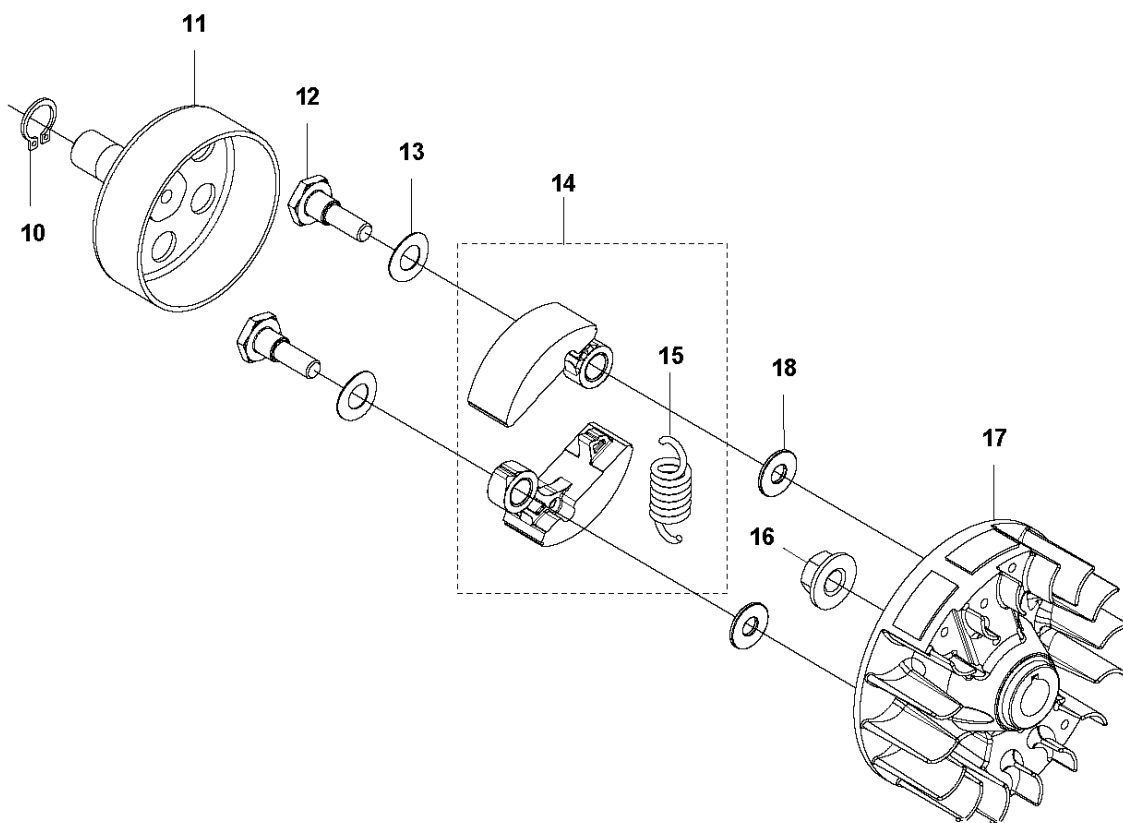

J 525P5S, 525P4S
IGNITION SYSTEM & CLUTCH

IGNITION SYSTEM & CLUTCH

525 P5S

Ref	Part No	Description	Remark	QTY	KIT
1	588 14 15-01	IGNITION COIL		1	
2	584 82 66-01	IGNITION CABLE		1	1
3	579 59 07-01	TUBE		1	1
4	586 10 72-01	SPARK PLUG CAP		1	1
5	580 63 48-01	SPRING		1	1
6	584 96 81-01	SPARK PLUG	BPMR-8Y : NGK	1	
7	521 51 58-01	BOLT		2	
8	521 76 97-01	SPACER		2	
9	577 85 17-01	SHORT CIRCUIT CABLE		1	
10	516 12 41-01	RING		1	
11	581 14 20-01	CLUTCH DRUM		1	
12	513 18 96-01	SCREW		2	
13	521 75 82-01	WASHER		2	
14	577 05 28-01	CLUTCH ASSY		1	
15	576 40 07-01	CLUTCH SPRING		1	14
16	504 11 80-01	NUT		1	
17	578 96 78-01	FLYWHEEL		1	
18	505 05 44-01	WASHER		2