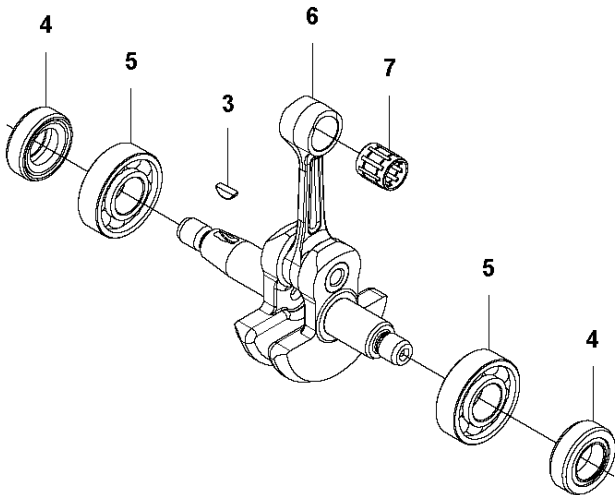

L 525P5S, 525P4S
CRANKSHAFT

CRANKSHAFT

525 P5S

Ref	Part No	Description	Remark	QTY KIT
1	576 40 46-01	MUFFLER		1
2	544 25 68-01	SCREW		1
3	506 68 94-01	KEY		1
4	504 12 15-01	SEALING		2
5	506 61 03-01	BEARING		2
6	579 22 32-01	CRANKSHAFT		1
7	576 40 27-01	BEARING		1