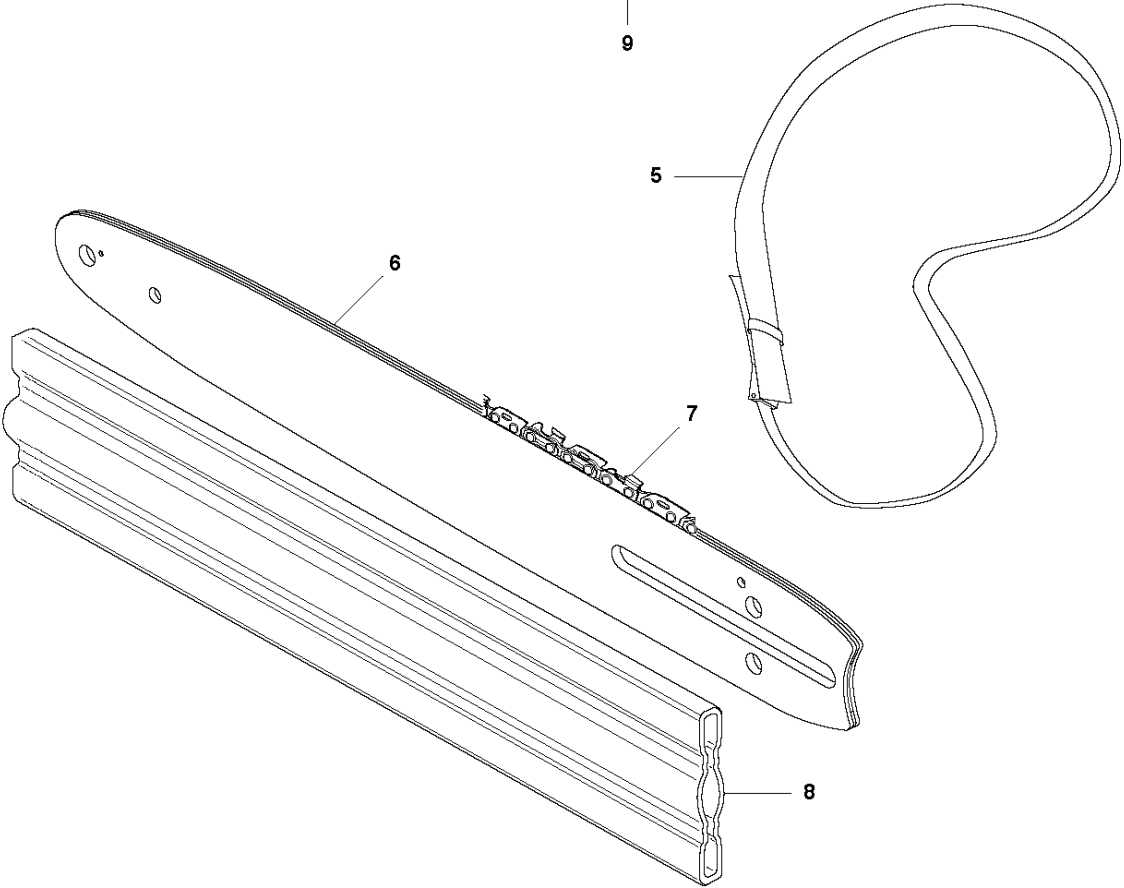

## ACCESSORIES

525 P5S

Ref	Part No	Description	Remark	QTY KIT
1	575 73 82-02	COMBINATION WRENCH		1
2	501 69 17-01	COMBINATION WRENCH		1
3	503 55 86-01	SPANNER		1
4	579 06 49-01	GREASE	100 g	1
5	537 21 62-03	HARNESS		1
6	501 95 92-40	BAR	"(10""")	1
6	501 95 92-45	BAR	"(12""")	1
7	576 93 65-40	SAW CHAIN	"(10""")	1
7	576 93 65-45	SAW CHAIN	"(12""")	1
8	537 12 99-01	BAR GUARD		1
9	578 44 99-01	HARNESS	Balance flex	1
10	579 83 41-01	ACCESSORY BAG	To be used with Harness 578 44 99-01	1