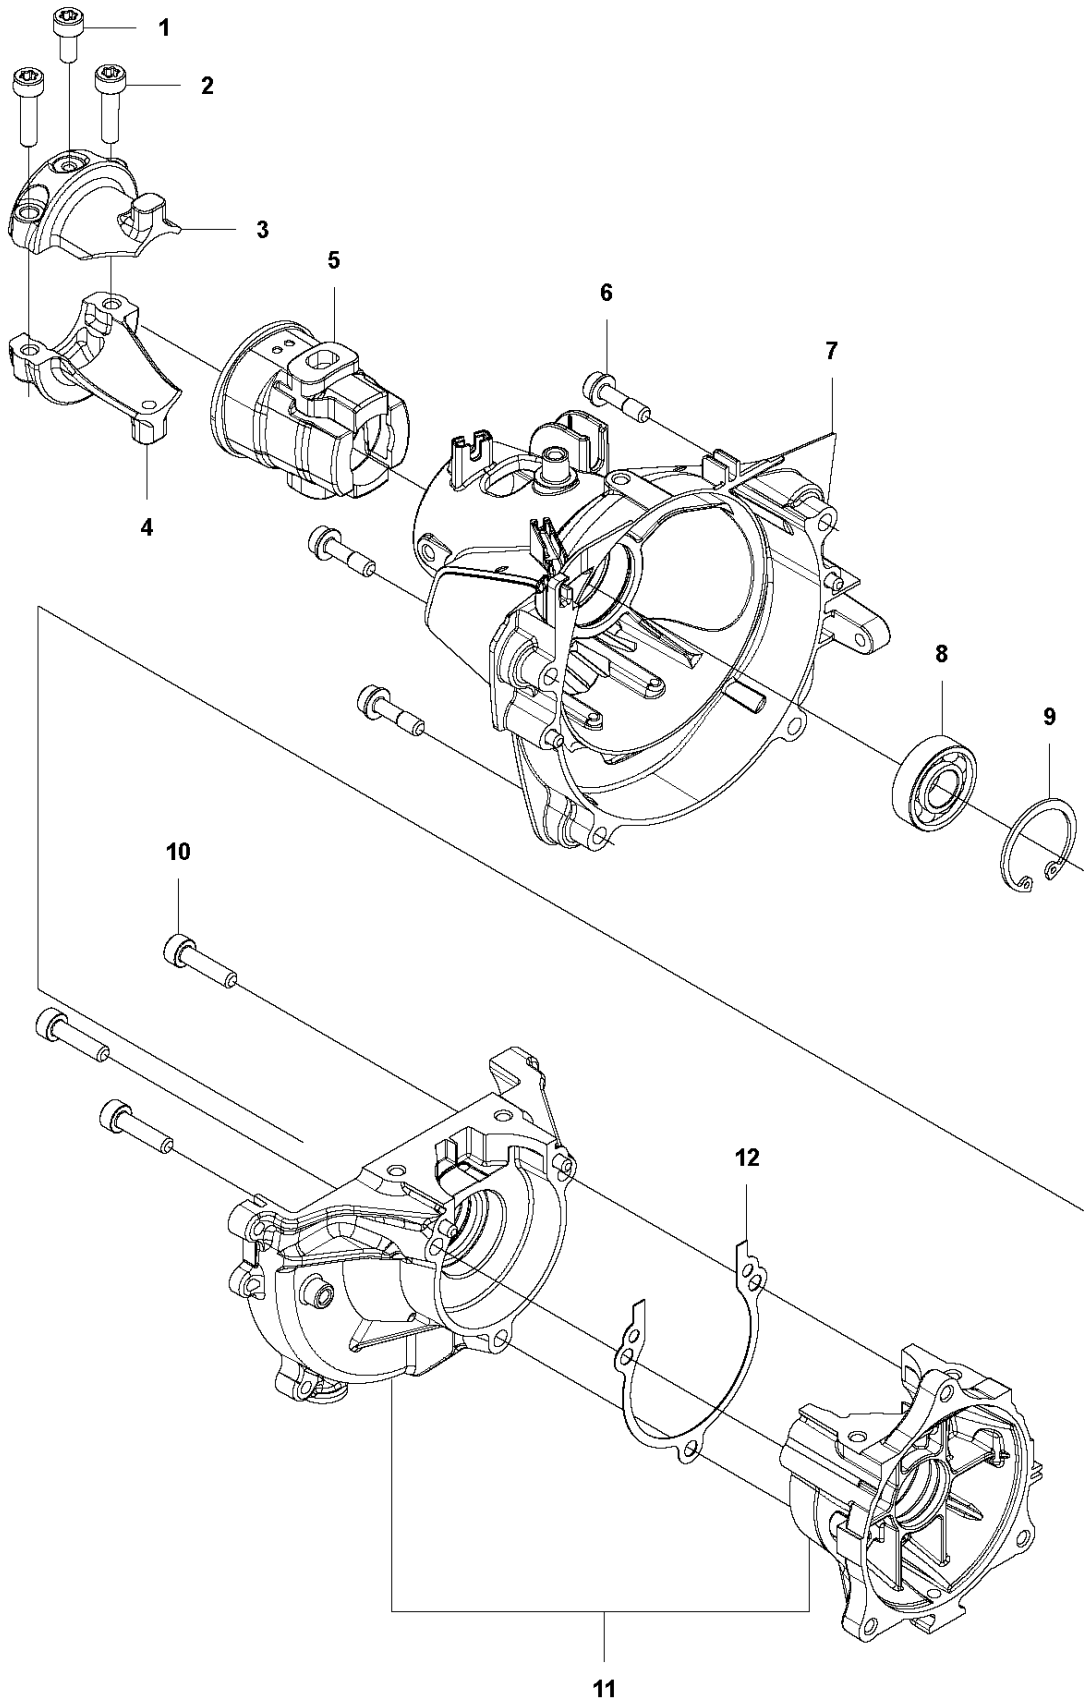

G 525P5S, 525P4S
CRANKCASE

CRANKCASE

525 P5S

Ref	Part No	Description	Remark	QTY KIT
1	525 82 49-14	SCREW ITXSCM		1
2	577 94 20-01	BOLT		2
3	576 42 07-02	BRACKET		1
4	576 42 08-02	BRACKET		1
5	576 42 05-01	CUSHION		1
6	577 81 54-01	BOLT		4
7	588 56 77-01	HOUSING		1
8	525 95 32-01	BEARING		1
9	506 60 99-01	RING		1
10	504 11 43-01	SCREW		3
11	581 30 86-02	CRANKCASE		1
12	576 39 95-02	GASKET		1