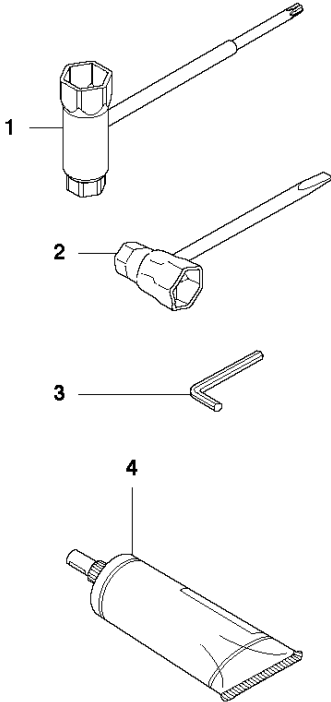

# SPARE PARTS LIST

POLE PRUNER/POLE SAWS

525 P5S

**N1** 525P5S  
ACCESSORIES

## ACCESSORIES

525 P5S

Ref	Part No	Description	Remark	QTY KIT
1	575 73 82-02	COMBINATION WRENCH		1
2	501 69 17-01	COMBINATION WRENCH		1
3	503 55 86-01	SPANNER		1
4	579 06 49-01	GREASE	100 g	1
5	537 21 62-03	HARNESS		1
6	501 95 92-40	BAR	"(10""")	1
6	501 95 92-45	BAR	"(12""")	1
7	576 93 65-40	SAW CHAIN	"(10""")	1
7	576 93 65-45	SAW CHAIN	"(12""")	1
8	537 12 99-01	BAR GUARD		1
9	578 44 99-01	HARNESS	Balance flex	1
10	579 83 41-01	ACCESSORY BAG	To be used with Harness 578 44 99-01	1

## CARBURETOR

525 P5S

Ref	Part No	Description	Remark	QTY KIT
1	520 97 63-01	SCREW		1
2	577 81 57-01	SCREW		1
3	513 59 32-01	SPRING		1
4	579 19 06-01	COVER		1
5	520 95 48-01	GASKET		1
6	502 21 36-01	DIAPHRAGM PUMP		1
7	513 40 08-01	SWIVEL		1
8	516 52 42-01	WASHER		1
9	506 73 86-01	RING		1
10	579 19 07-01	SHAFT		1
11	577 81 55-01	SPRING		1
12	520 75 98-01	SCREW		1
13	520 97 86-01	VALVE		1
14	520 95 70-01	SCREEN		1
15	505 05 79-01	SPRING		1
16	584 90 12-01	PISTON ASSY		1
17	520 75 98-01	SCREW		1
18	579 19 08-01	LEVER		1
19	505 05 65-01	RING		1
20	579 19 10-01	SHAFT		1
21	516 52 42-01	WASHER		1
22	584 90 13-01	LEVER		1
23	579 19 11-01	SPRING		1
24	520 75 98-01	SCREW		1
25	581 15 49-01	VALVE		1
26	578 89 54-01	SPRING		1
27	520 97 74-01	PIN		1
28	577 80 72-01	LEVER		1
29	521 08 54-01	VALVE.INLET		1
30	577 80 71-01	SCREW		1
31	516 97 21-01	GASKET		1
32	577 80 70-01	DIAPHRAGM		1
33	514 18 92-01	COVER		1
34	520 97 88-01	SCREW ASSY		4
35	514 24 26-01	BALL		1
36	514 24 33-01	SPRING.CHOKE		1
37	580 68 48-01	GASKET KIT	Coomopes by item 5, 6, 31 and 32	1