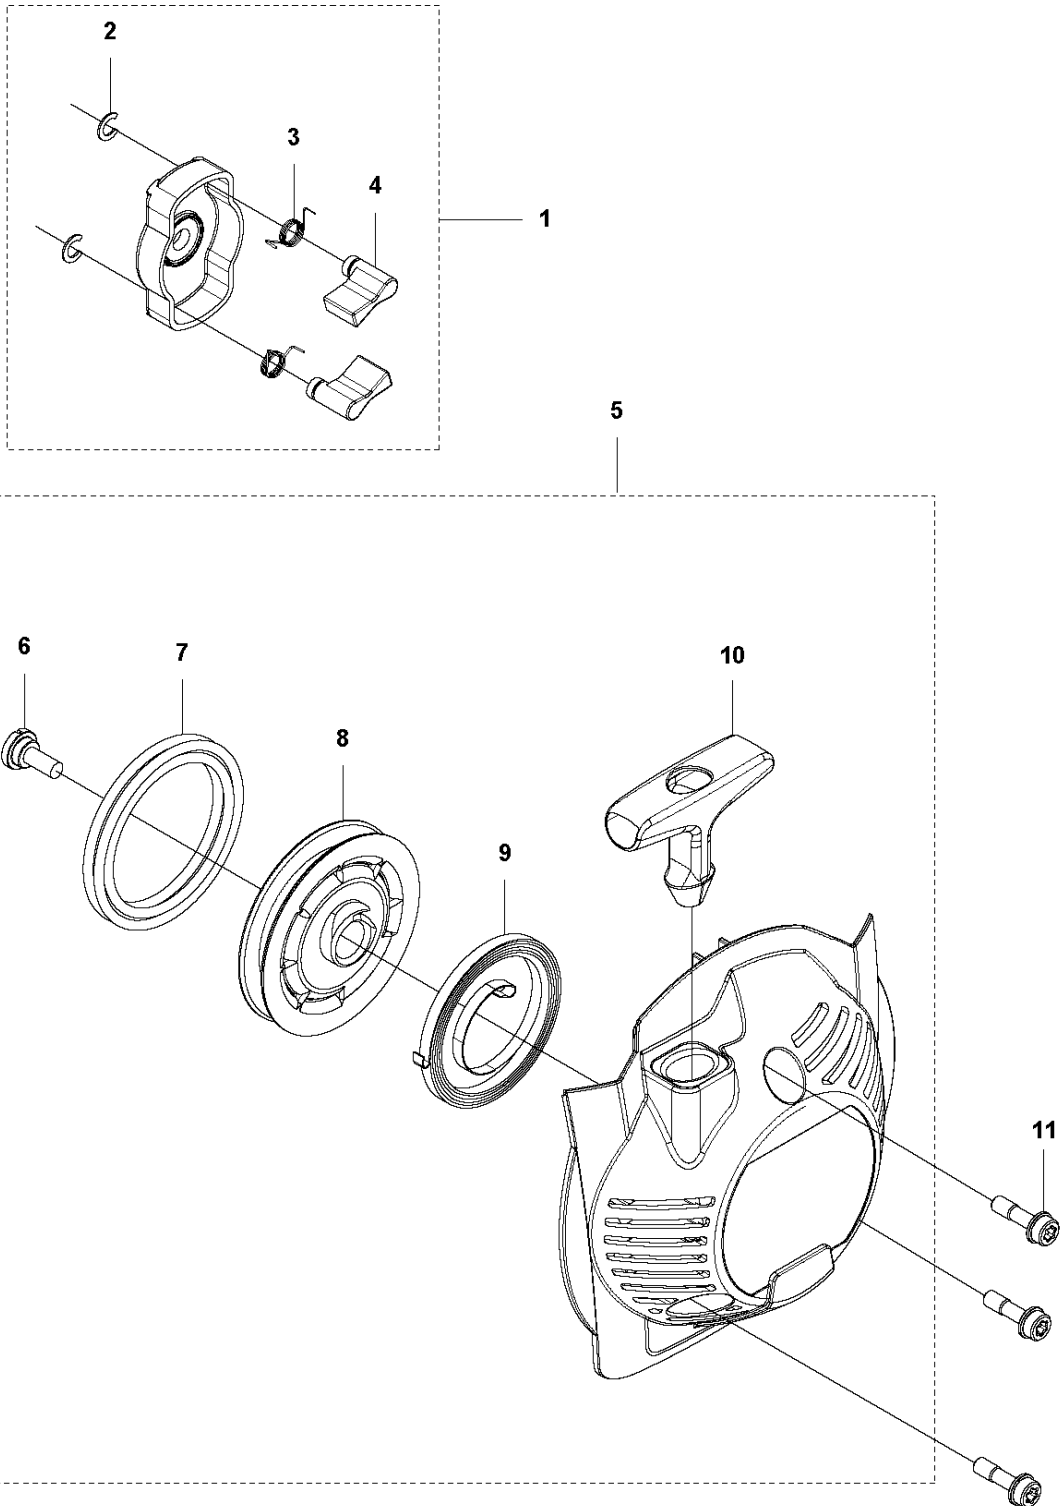

F 525P5S, 525P4S
STARTER

STARTER

525 P5S

Ref	Part No	Description	Remark	QTY	KIT
1	581 14 65-01	STARTER PULLEY		1	
2	521 60 04-01	E-RING		2	1
3	521 60 03-01	SPRING		2	1
4	521 60 02-01	RATCHET		2	1
5	578 99 25-01	STARTER		1	
6	506 61 30-01	SCREW		1	5
7	579 06 46-01	ROPE		1	5
8	579 06 48-01	STARTER PULLEY		1	5
9	504 11 50-01	SPRING.SPIRAL		1	5
10	575 48 95-01	STARTER HANDLE		1	5
11	577 81 54-01	BOLT		3	
12	579 36 96-01	DECAL		1