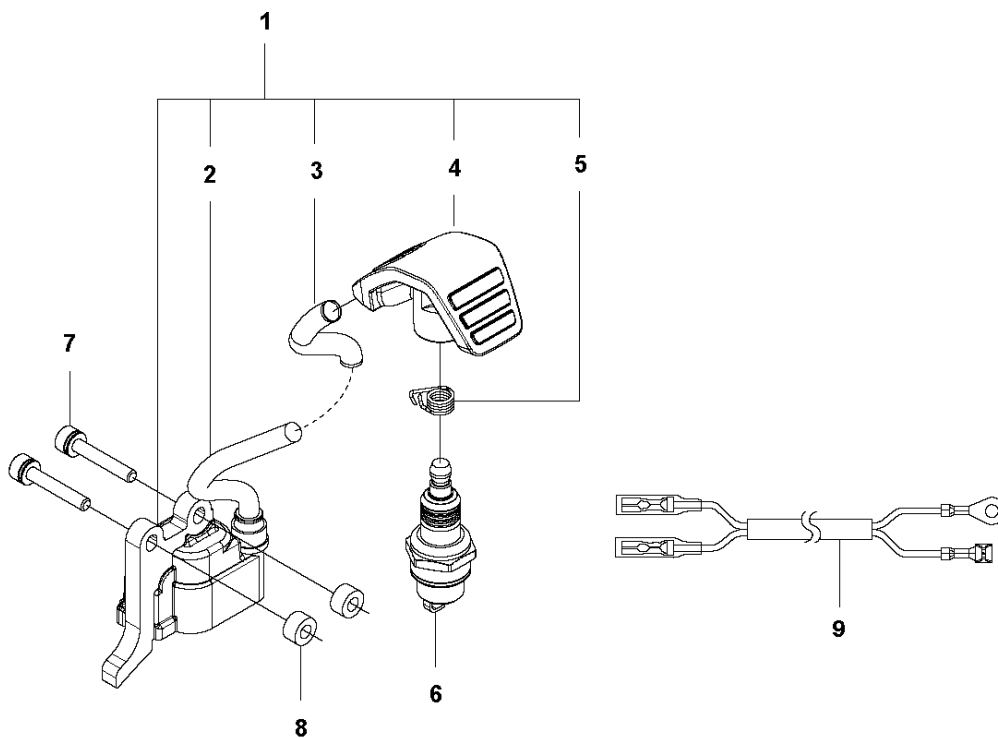

J 525P5S, 525P4S
IGNITION SYSTEM & CLUTCH

IGNITION SYSTEM & CLUTCH

525 P5S

Ref	Part No	Description	Remark	QTY	KIT
1	588 14 15-01	IGNITION COIL		1	
2	584 82 66-01	IGNITION CABLE		1	1
3	579 59 07-01	TUBE		1	1
4	586 10 72-01	SPARK PLUG CAP		1	1
5	580 63 48-01	SPRING		1	1
6	584 96 81-01	SPARK PLUG	BPMR-8Y : NGK	1	
7	521 51 58-01	BOLT		2	
8	521 76 97-01	SPACER		2	
9	577 85 17-01	SHORT CIRCUIT CABLE		1	
10	516 12 41-01	RING		1	
11	581 14 20-01	CLUTCH DRUM		1	
12	513 18 96-01	SCREW		2	
13	521 75 82-01	WASHER		2	
14	577 05 28-01	CLUTCH ASSY		1	
15	576 40 07-01	CLUTCH SPRING		1	14
16	504 11 80-01	NUT		1	
17	578 96 78-01	FLYWHEEL		1	
18	505 05 44-01	WASHER		2