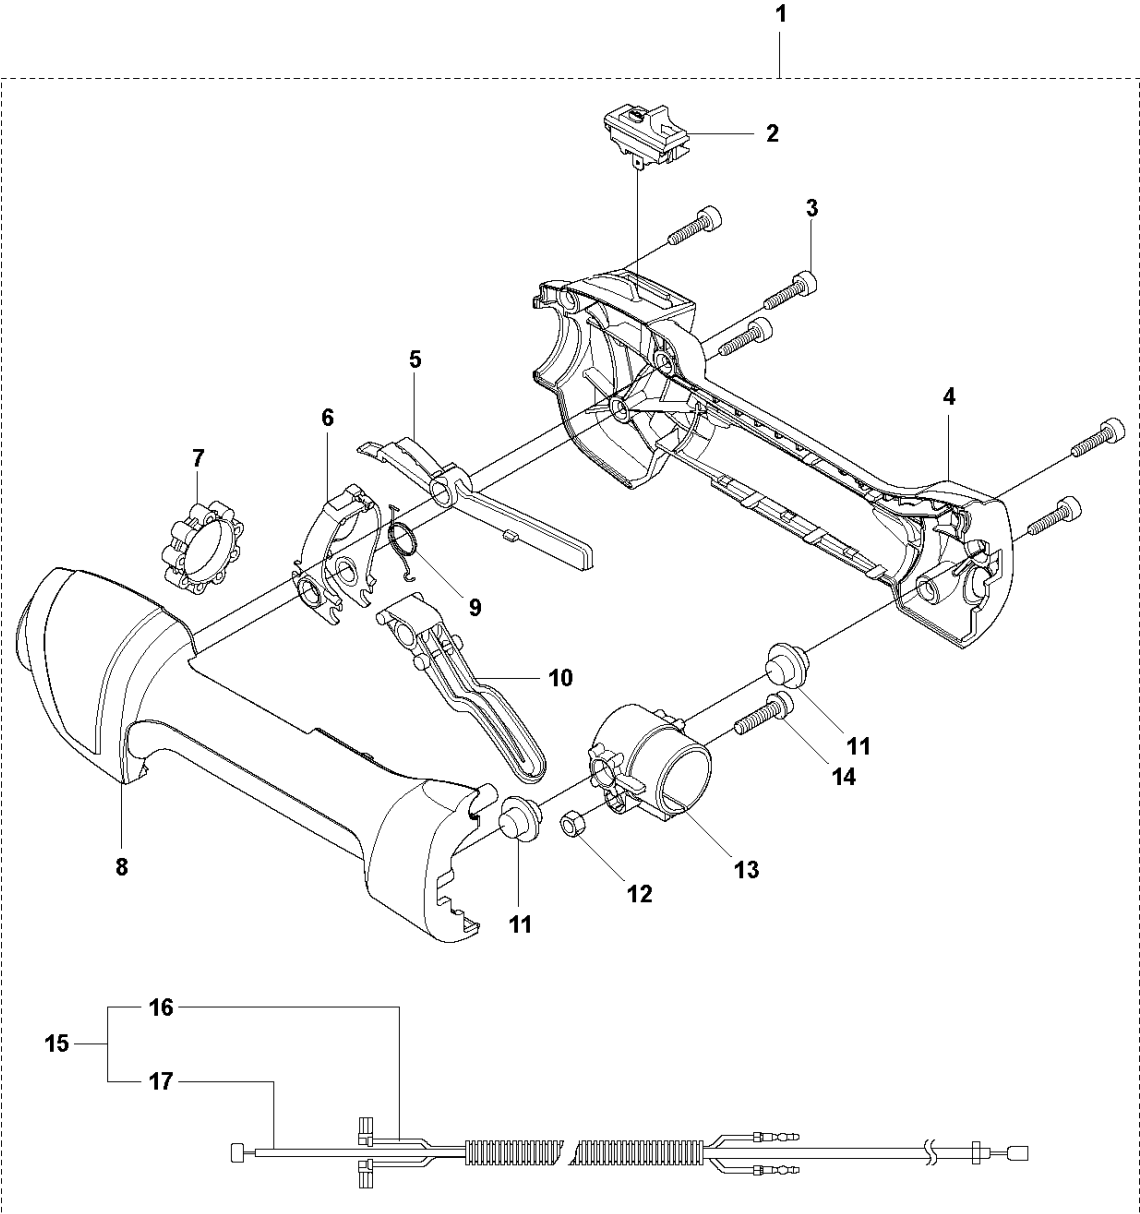

C 525P5S, 525P4S
THROTTLE CONTROLS

THROTTLE CONTROLS

525 P5S

Ref	Part No	Description	Remark	QTY	KIT
1	578 27 95-01	THROTTLE CONTROL	L, LS, LST, RJX	1	
1	578 27 95-02	THROTTLE CONTROL	LK, RJD, (LST Australia)	1	
2	537 41 90-01	SWITCH		1	1
3	575 96 05-01	SCREW IH SCT		5	1
4	544 23 84-01	HANDLE HALF	L, LS, LST, RJX	1	1
4	544 10 02-02	HANDLE HALF	LK, RJD, (LST Australia)	1	1
5	503 87 80-01	THROTTLE LOCKOUT		1	1
6	503 91 81-01	THROTTLE LEVER		1	1
7	503 96 14-01	ABSORBER		1	1
8	544 23 85-01	HANDLE HALF	L, LS, LST, RJX	1	1
8	544 10 03-02	HANDLE HALF	LK, RJD, (LST Australia)	1	1
9	544 10 08-01	RECOIL SPRING		1	1
10	503 87 79-03	THROTTLE TRIGGER		1	1
11	544 10 17-03	DAMPER	L, LS, LST, RJX	2	1
11	544 10 17-02	DAMPER	LK, RJD, (LST Australia)	2	1
12	731 23 14-01	HEXAGON NUT		1	1
13	544 11 21-01	RETAINER		1	1
14	506 68 90-01	BOLT		1	1
15	578 27 96-01	WIRING		1	1
16	502 53 16-01	SHORT CIRCUIT CABLE		1	1, 15
17	578 86 78-01	THROTTLE CABLE		1	1, 15