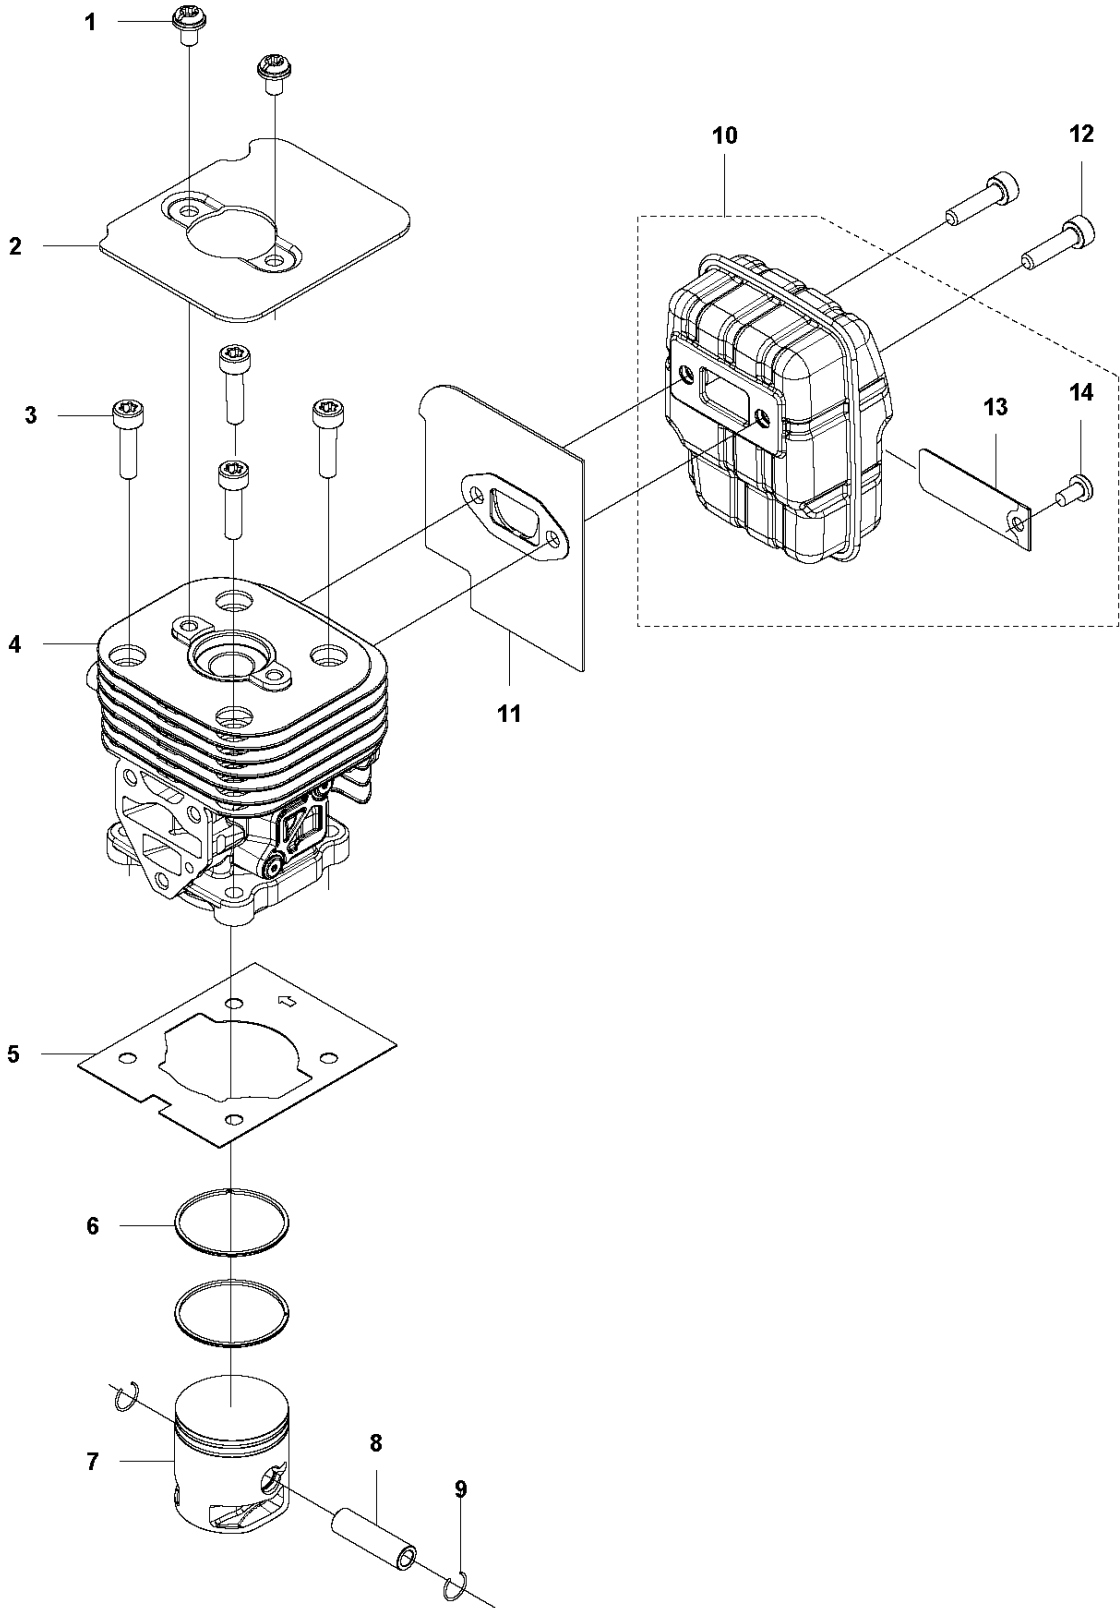

K 525P5S, 525P4S
CYLINDER PISTON & MUFFLER

CYLINDER, PISTON & MUFFLER

525 P5S

Ref	Part No	Description	Remark	QTY	KIT
1	544 25 68-01	SCREW		2	
2	578 78 53-01	PLATE		1	
3	504 11 43-01	SCREW		4	
4	577 97 90-01	CYLINDER		1	
5	576 39 87-02	GASKET		1	
6	506 61 81-01	RING		2	
7	577 91 74-01	PISTON		1	
8	505 04 07-01	PIN		1	
9	505 04 52-01	RING		2	
10	585 24 86-01	MUFFLER		1	
10	580 52 36-01	MUFFLER ASSY	USA	1	
10	585 03 29-01	MUFFLER ASSY	Australia / New Zealand	1	
11	578 40 81-01	GASKET		1	
12	504 11 43-01	SCREW		2	
13	580 51 44-01	SPARK ARRESTER		1	10
14	729 57 74-05	SCREW CRPANT		1	10