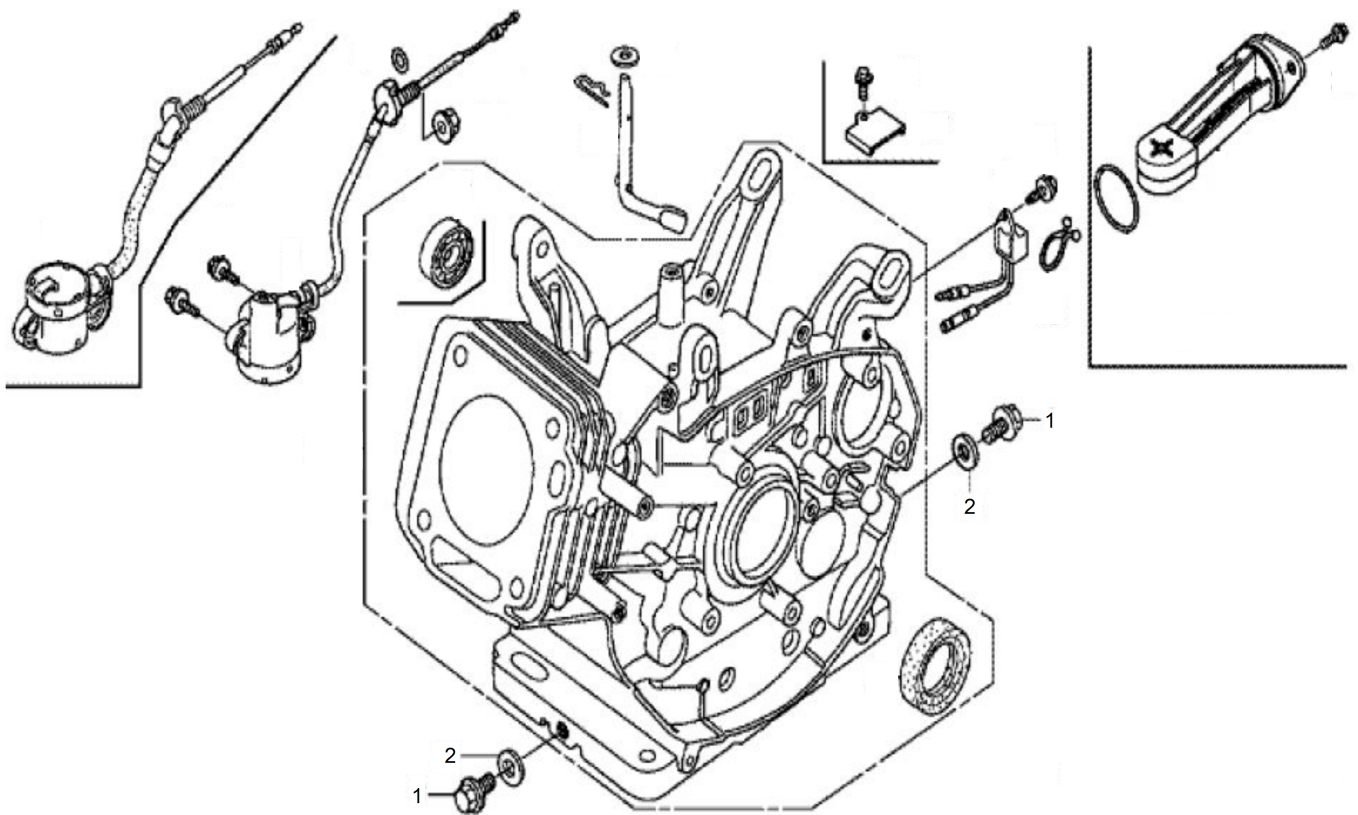

Engine Cylinder barrel

Refer to the Parts Online web page for most up-to-date information. The printed information might be outdated.

Item	Part No.	Name	Qty	L
1	595374401	Oil plug	2	
2	595048901	Oil plug gasket	2