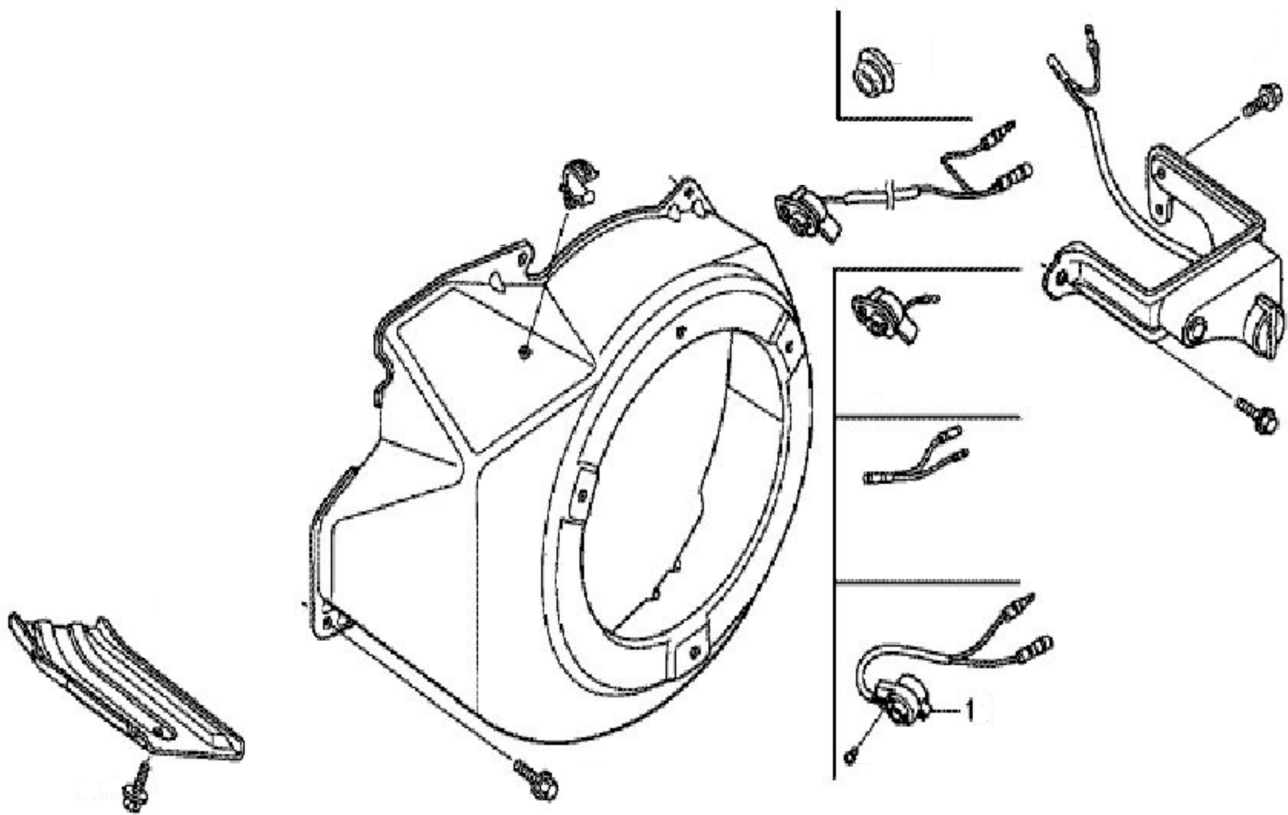

Item	Part No.	Name	Qty	L
1	594204801	Starter assy., recoil *nh1*	1	
2	595375001	Case comp., recoil starter *nh1*	1	
3	595194501	Reel, recoil starter	1	
4	594190101	Spring	1	
5	595381601	Spring, return	2	
6	595381301	Adjustment screw	1	
7	595378201	Bolt, flange, 6x10	3	
8	595132101	Knob, recoil starter	1	
9	595473701	Ratchet, starter	2	
10	595473801	Guide, ratchet	1	
11	595473901	Spring, return	2	
12	595474001	Starter assy., recoil *nh1*	1	

Engine Fan cover