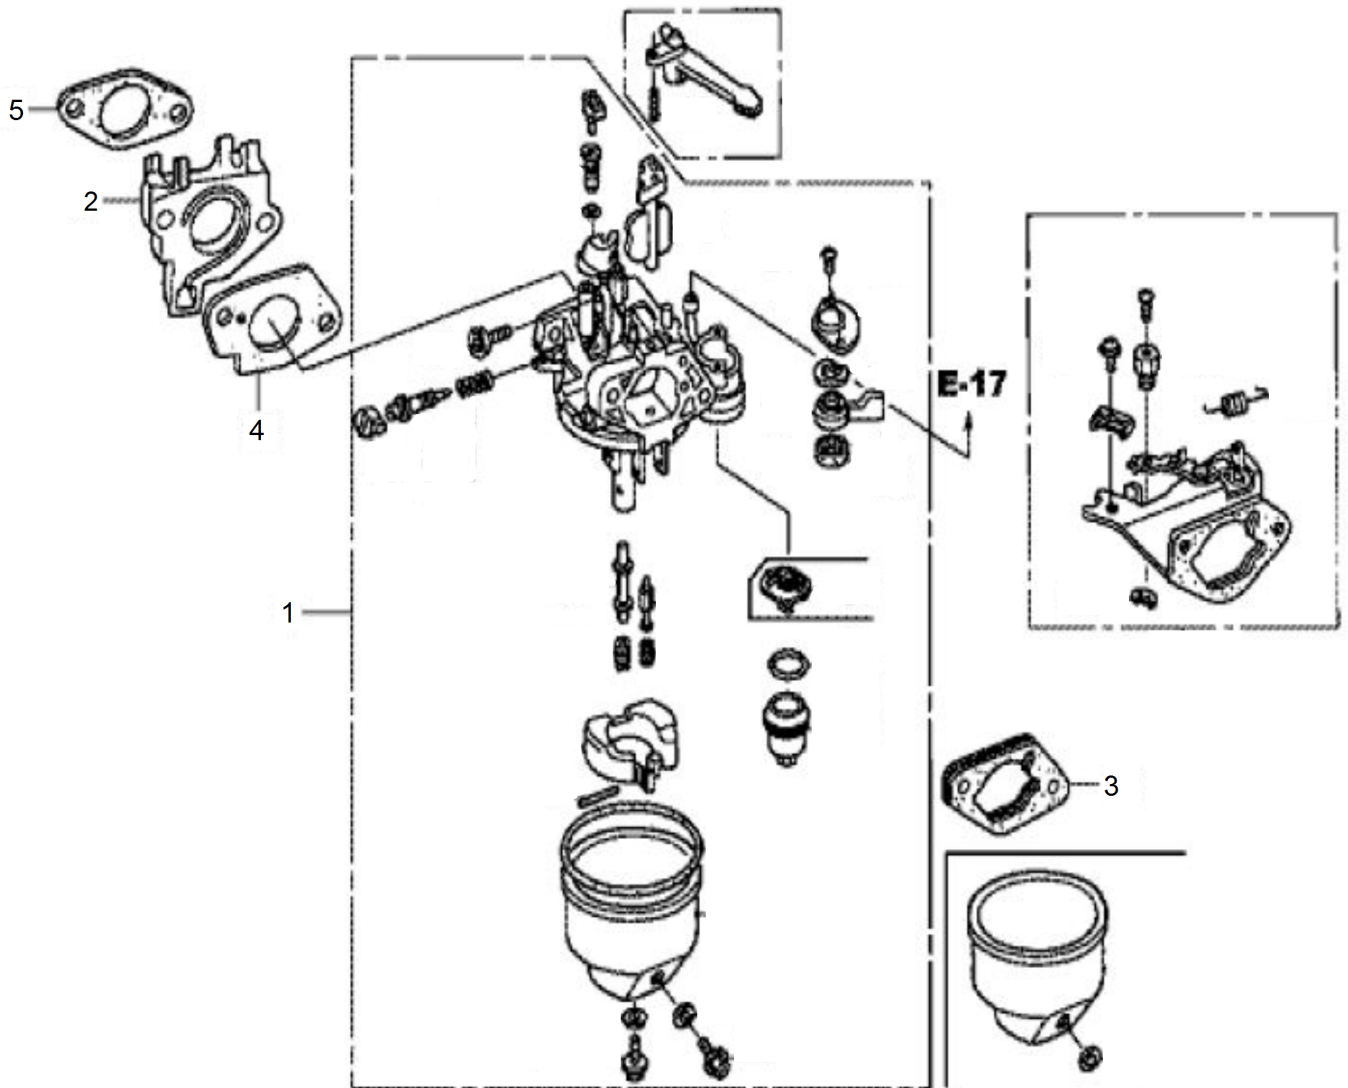

Engine Carburetor

Item	Part No.	Name	Qty	L
1	595474101	Carburetor assy.	1	
2	595132001	Insulator, carburetor	1	
3	595070001	Spacer	1	
4	595470601	Gasket	1	
5	595194901	Packing, insulator	1