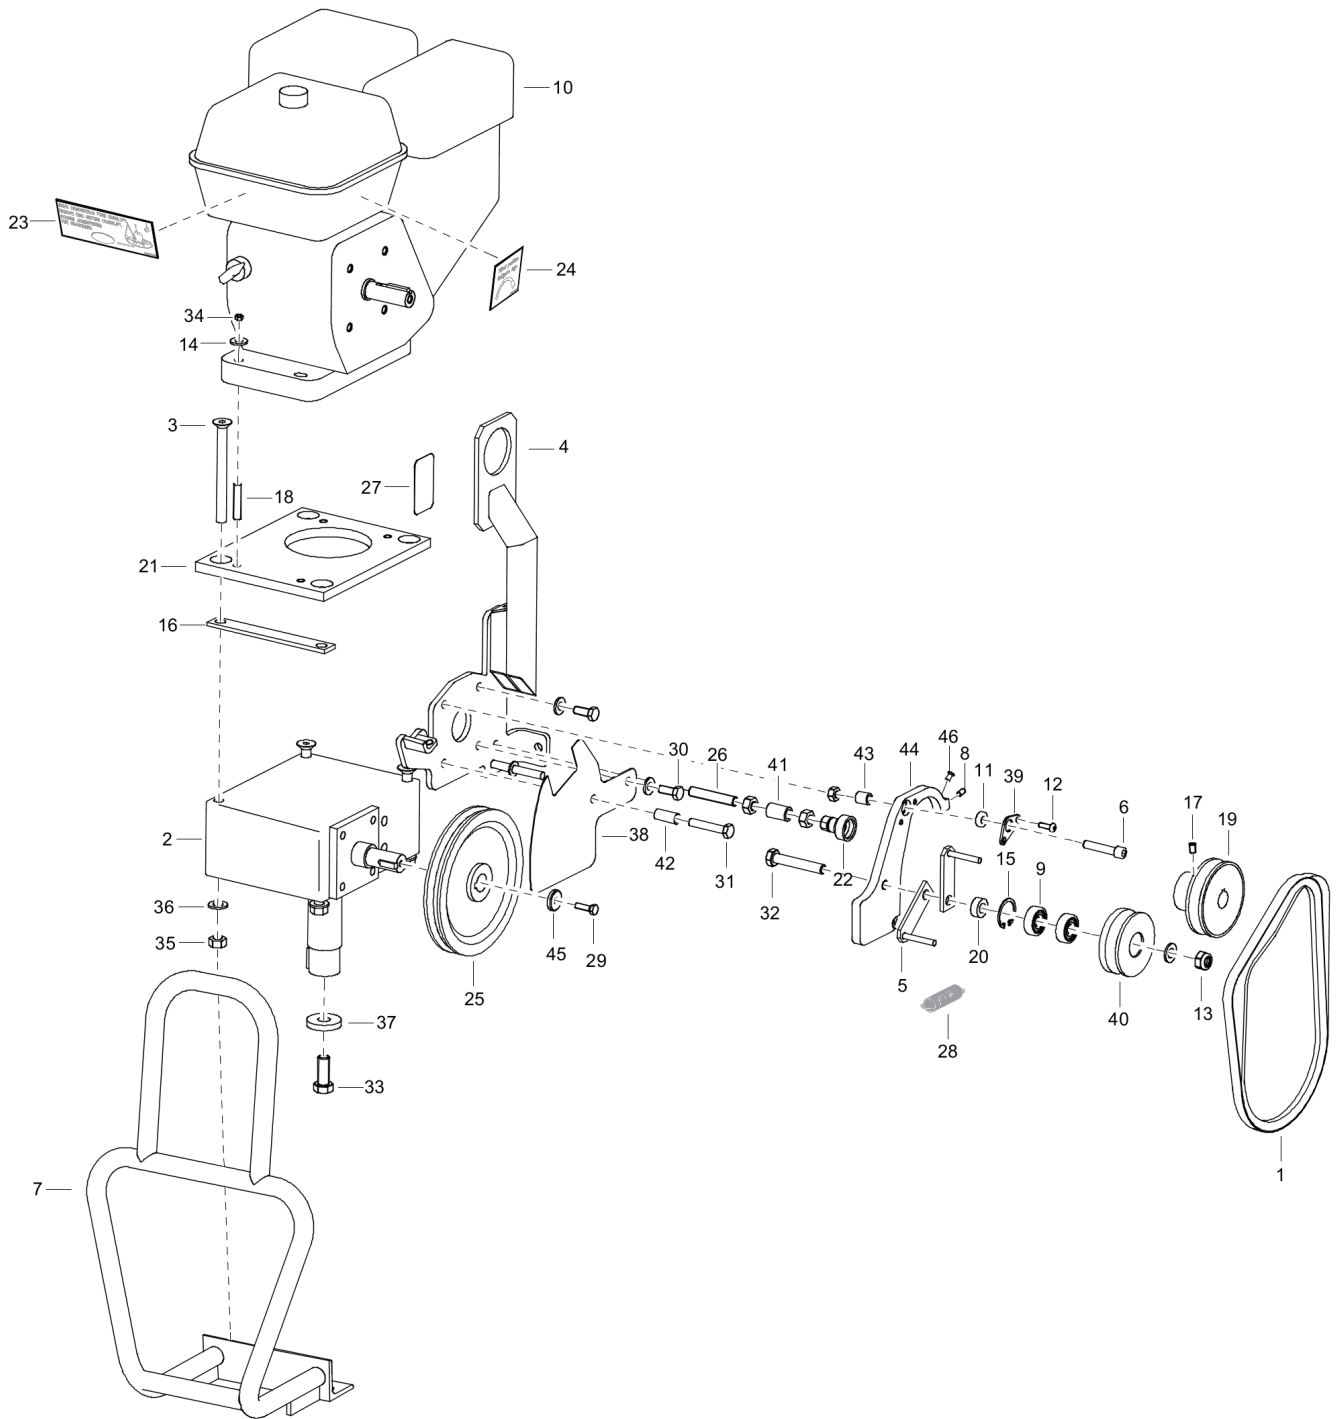

Mechanical Belt and Engine

Refer to the Parts Online web page for most up-to-date information. The printed information might be outdated.

Item	Part No.	Name	Qty	L
1	594230601	V-belt	1	
2	594231301	Gear box	1	
3	594287901	Hex.sock.screw M10x110 DIN 7991	4	
4	594865301	Lifting hook	1	
5	594864401	Plate with pin	2	
6	594865801	Screw m8x40, (1.57".)	1	
7	594864701	Support arch	1	
8	595346101	Screw stopper M5x12 mm, (.47".)	1	
9	594219701	Ball bearing	2	
10	594340001	Engine	1	
11	594641101	Bearing	1	
12	595211601	Hex. sock. button head screw M5x16mm, (.62".)	2	
13	594122901	Locknut:m 10 zn plt,$stl w/nyl	1	
14	595113601	Conical washer M8 DIN 6796	6	
15	595037301	Retaining ring	1	
16	595121501	Spacer plate	1	
17	595346601	Set screw, M6 x 8 mm, (.31".)	2	
18	594747201	Stud, M8 x 40 mm, (1.57".)	4	
19	595140801	Pulley belt gx120	1	
20	594159601	Spacer	1	
21	595099701	Engine plate	1	
22	594865601	Holder	1	
23	594245901	Decal remove disk	1	
24	595211201	Decal tilted position	1	
25	594241601	Belt wheel	1	
26	595211501	Stud M10x55, (2.16".)	1	
27	594332101	Decal	1	
28	594249501	Pull spring	1	
29	595109801	Screw DIN933	1	
30	594117901	Hex. head screw	2	
31	595344401	Hex. head screw	1	
32	595344901	Screw DIN933	1	
33	594119001	Bolt	1	
34	595035701	Hexagon nut	5	
35	595029401	Nut:m10.0dx 8.4h hex,zn plt,$s	6	
36	595113301	Plain washer	5	
37	594124001	Washer, 13x36x6 mm, 0.51x1.42x0.24 ". 300HV	1	
38	595500201	Back plate	1	

Refer to the Parts Online web page for most up-to-date information. The printed information might be outdated.