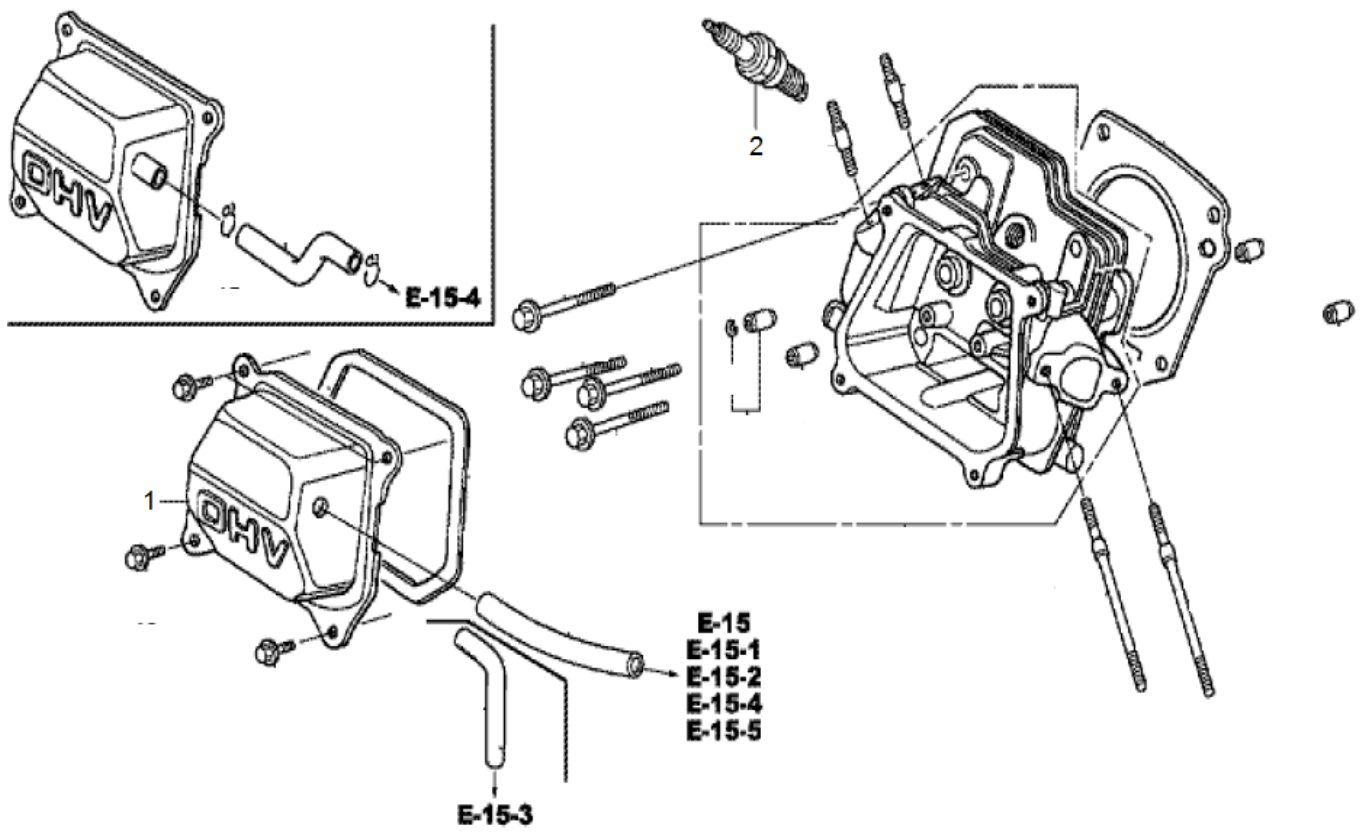

Engine Cylinder head

Item	Part No.	Name	Qty	L
1	595471101	Cover comp., head	1	
2	594204001	Plug, spark (bpr6es) (ngk)	1