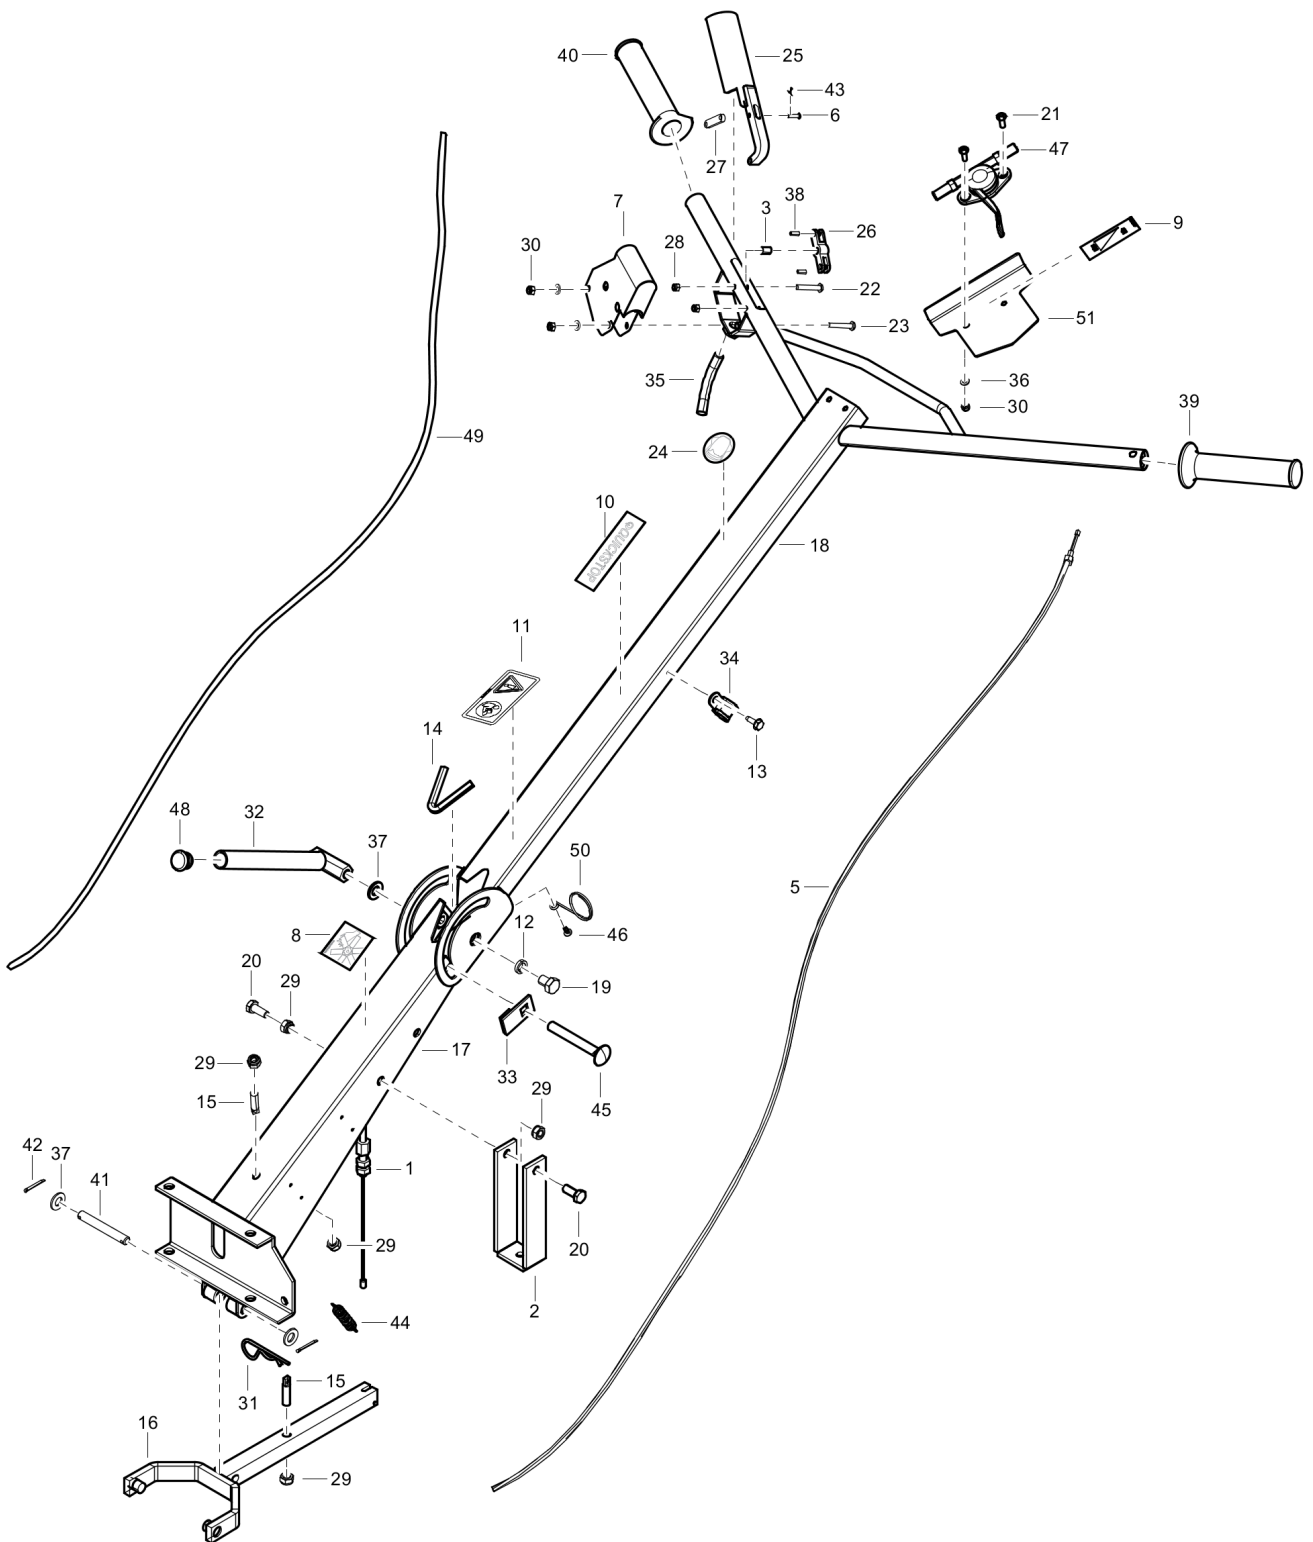

Mechanical Handle Assembly

Refer to the Parts Online web page for most up-to-date information. The printed information might be outdated.

Item	Part No.	Name	Qty	L
1	594252501	Blade adjusting wire	1	
2	595140901	Leader	1	
3	594640701	Bronze bushing	1	
5	594252001	Gas wire	1	
6	594641301	Clevis pin	1	
7	595088301	Cover	1	
8	594163001	Label, cutting hazards	1	
9	595211301	Decal min max	1	
10	595119101	Decal quick stop	1	
11	594869701	Decal safety	1	
12	594252701	Washer 10x15x4	2	
13	595355801	Drilling screw 4.8x16	1	
14	594229501	Edge protection	1	
15	595390801	Screw ear m8	2	
16	594243801	Fork	1	
17	594864801	Handle bracket	1	
18	594866401	Handle upper part	1	
19	594118301	Screw	2	
20	594117901	Hex. head screw	2	
21	595211601	Hex. sock. button head screw M5x16mm, (.62".)	2	
22	595500501	Hex. sock. button head screw M4x30, (1.18".)	2	
23	595526301	Hex. sock. button head screw M5x30, (1.18".)	2	
24	594337101	Label, use ear protectors	1	
25	594640601	Lever	1	
26	594640401	Lever	1	
27	594640801	Lever	1	
28	595351901	Locknut M4	2	
29	595112501	Nut	5	
30	595112401	Nut	4	
31	594117501	Locking clip	1	
32	594252601	Locking lever	1	
33	594253401	Locking washer	1	
34	595114401	Pipe clamp	1	
35	594865201	Pipe joint	1	
36	594123801	Washer DIN125	2	
37	595113301	Plain washer	3	
38	-	Set screw	2	
39	594223301	Rubber handle	1	

Refer to the Parts Online web page for most up-to-date information. The printed information might be outdated.