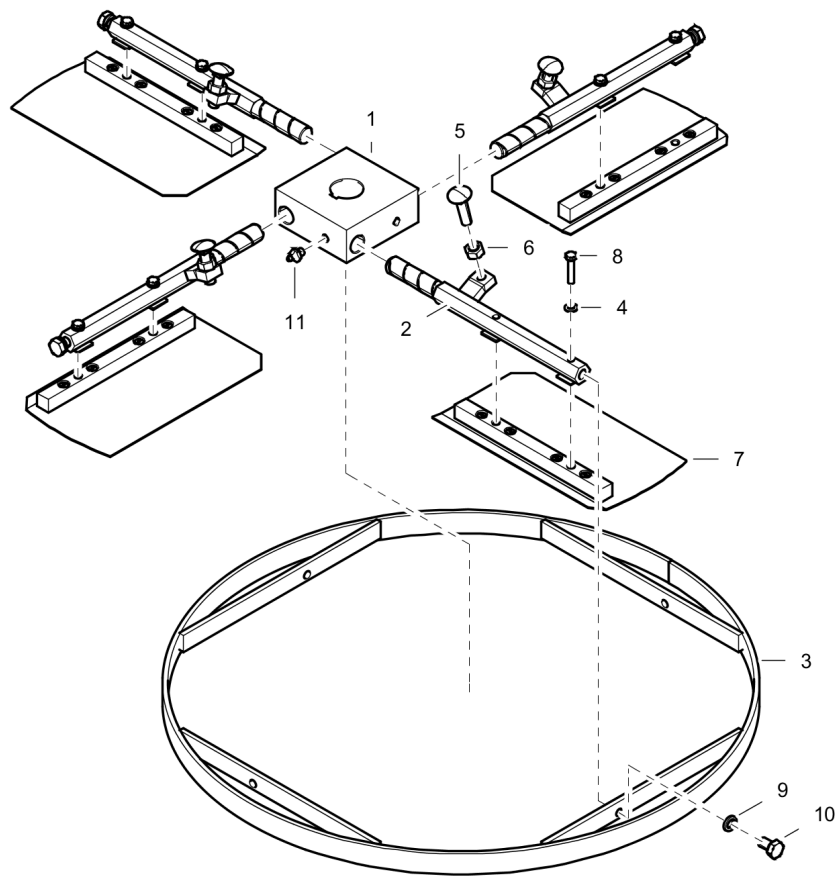

Mechanical BG244 F TP

Refer to the Parts Online web page for most up-to-date information. The printed information might be outdated.

Item	Part No.	Name	Qty	L
1	595276701	Cover gx120 yellow	1	
2	595100401	Module belt and engine	1	
3	595100501	Module guard ring	1	
4	595100601	Module handle	1	
5	-	Spider cpl.	1	
6	595526401	Twist pitch with fasteners	1	
7	594867501	Spacer	1	
8	595501001	Signplate	1	
9	594123701	Plain washer	2	
10	594245801	Decal blade angle	1	
12	594793201	Rivet	4	
13	594642501	Captive screw M8x25, (.98".)	2	

Mechanical Blade assembly

Item	Part No.	Name	Qty	L
1	594243301	Hub	1	
2	594243401	Blade axle	4	
3	594243501	Blade ring	1	
4	595113701	Spring washer M6	8	
5	595350801	Square neck bolt M10x40mm, (1.57".)	4	
6	595029401	Nut:m10.0dx 8.4h hex,zn plt,\$s	4	
7	594709901	Trowel blade proline	1	
8	595109901	Hex. head screw	8	
9	594124401	Spring washer	4	
10	595344601	Hexagon bolt	4	
11	594126801	Grease nipple, M8	4	

Refer to the Parts Online web page for most up-to-date information. The printed information might be outdated.

Item	Part No.	Name	Qty	L
39	594864301	Plate	1	
40	594864501	Pulley	1	
41	595211001	Tube	1	
42	595500801	Tube	1	
43	595500901	Tube	1	
44	594865701	Rocker 375	1	
45	595119201	Plain washer	1	
46	595118301	Cable sleeve 1,5x7	1	

Refer to the Parts Online web page for most up-to-date information. The printed information might be outdated.

Item	Part No.	Name	Qty	L
40	594866201	Rubber handle	1	
41	594249101	Shaft	1	
42	595343601	Split pin	2	
43	595033001	Split pin	1	
44	595360901	Spring	1	
45	594122501	Carriage bolt M10x80mm, (3.14".)	1	
46	595111701	Tapping screw 4.2x13mm, (.51".)	1	
47	594224101	Trottle control	1	
48	594230701	Tube plug	1	
49	595211401	Clutch wire	1	
50	594246501	Wire holder	1	
51	594866401	Handle upper part	1	