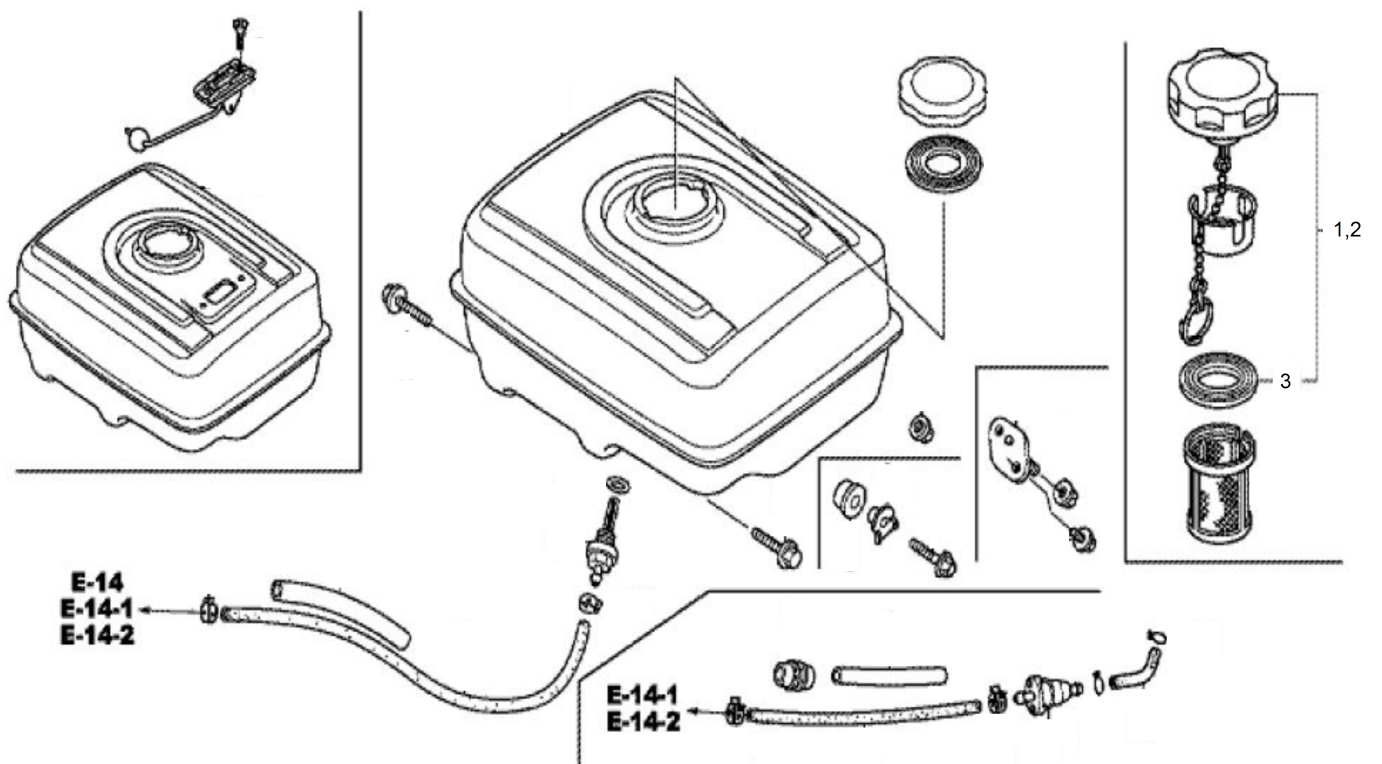

Engine Fuel tank

Item	Part No.	Name	Qty	L
1	595360301	Cap comp., fuel filler	1	
2	595360401	Cap comp., fuel filler	1	
3	595360501	Packing, fuel filler cap (39x62x3) (radi	1