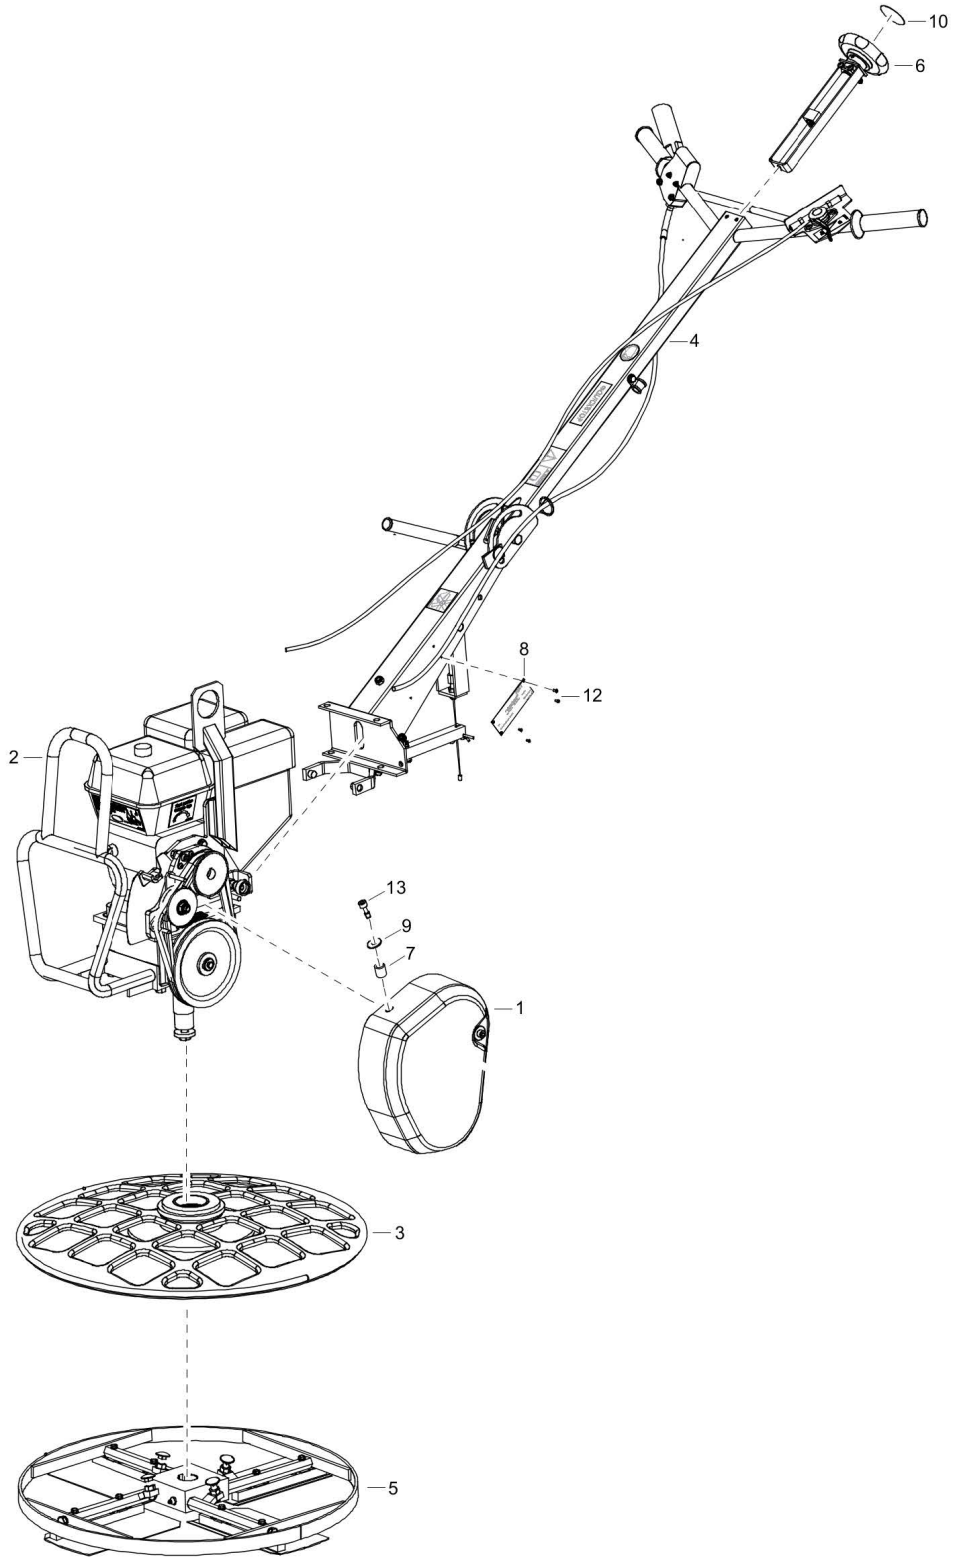

Mechanical BG244 F TP

Refer to the Parts Online web page for most up-to-date information. The printed information might be outdated.

Item	Part No.	Name	Qty	L
1	595276701	Cover gx120 yellow	1	
2	595100401	Module belt and engine	1	
3	595100501	Module guard ring	1	
4	595100601	Module handle	1	
5	-	Spider cpl.	1	
6	595526401	Twist pitch with fasteners	1	
7	594867501	Spacer	1	
8	595501001	Signplate	1	
9	594123701	Plain washer	2	
10	594245801	Decal blade angle	1	
12	594793201	Rivet	4	
13	594642501	Captive screw M8x25, (.98".)	2	

Mechanical Blade assembly

Item	Part No.	Name	Qty	L
1	594243301	Hub	1	
2	594243401	Blade axle	4	
3	594243501	Blade ring	1	
4	595113701	Spring washer M6	8	
5	595350801	Square neck bolt M10x40mm, (1.57".)	4	
6	595029401	Nut:m10.0dx 8.4h hex,zn plt,\$s	4	
7	594709901	Trowel blade proline	1	
8	595109901	Hex. head screw	8	
9	594124401	Spring washer	4	
10	595344601	Hexagon bolt	4	
11	594126801	Grease nipple, M8	4	

Refer to the Parts Online web page for most up-to-date information. The printed information might be outdated.

Item	Part No.	Name	Qty	L
39	594864301	Plate	1	
40	594864501	Pulley	1	
41	595211001	Tube	1	
42	595500801	Tube	1	
43	595500901	Tube	1	
44	594865701	Rocker 375	1	
45	595119201	Plain washer	1	
46	595118301	Cable sleeve 1,5x7	1	

Refer to the Parts Online web page for most up-to-date information. The printed information might be outdated.

Item	Part No.	Name	Qty	L
40	594866201	Rubber handle	1	
41	594249101	Shaft	1	
42	595343601	Split pin	2	
43	595033001	Split pin	1	
44	595360901	Spring	1	
45	594122501	Carriage bolt M10x80mm, (3.14".)	1	
46	595111701	Tapping screw 4.2x13mm, (.51".)	1	
47	594224101	Trottle control	1	
48	594230701	Tube plug	1	
49	595211401	Clutch wire	1	
50	594246501	Wire holder	1	
51	594866401	Handle upper part	1	