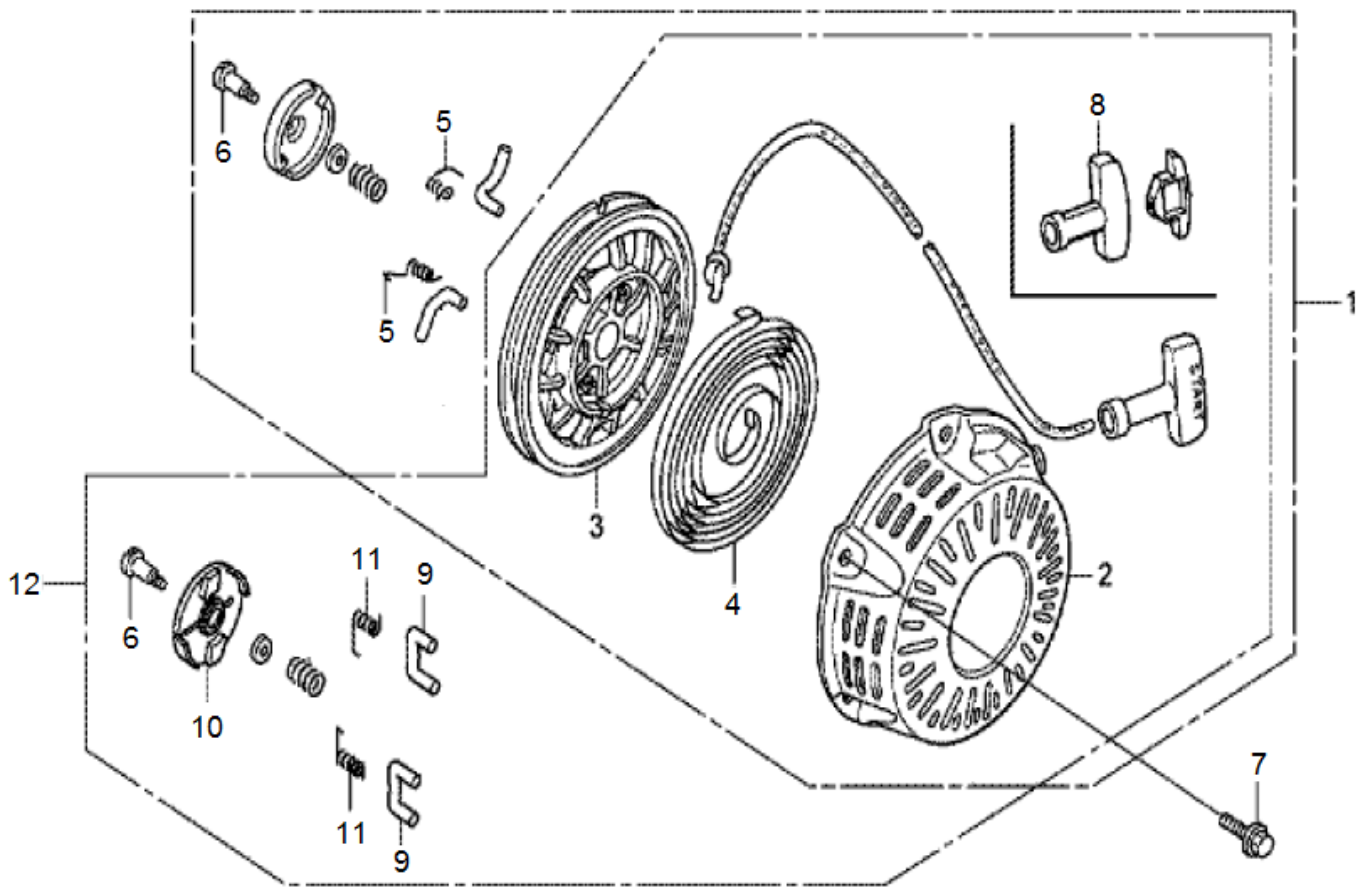

Item	Part No.	Name	Qty	L
1	594206901	Gear box seal kit	1	
2	-	Cover seal, 62 mm, (2.44 ".)	1	
3	-	Cover seal, 60 mm, (2.36 ".)	1	
4	-	Shaft seal, 45 mm, (1.77 ".)	1	
5	-	Shaft seal, 30 mm, (1.18 ".)	1	

Engine Recoil starter