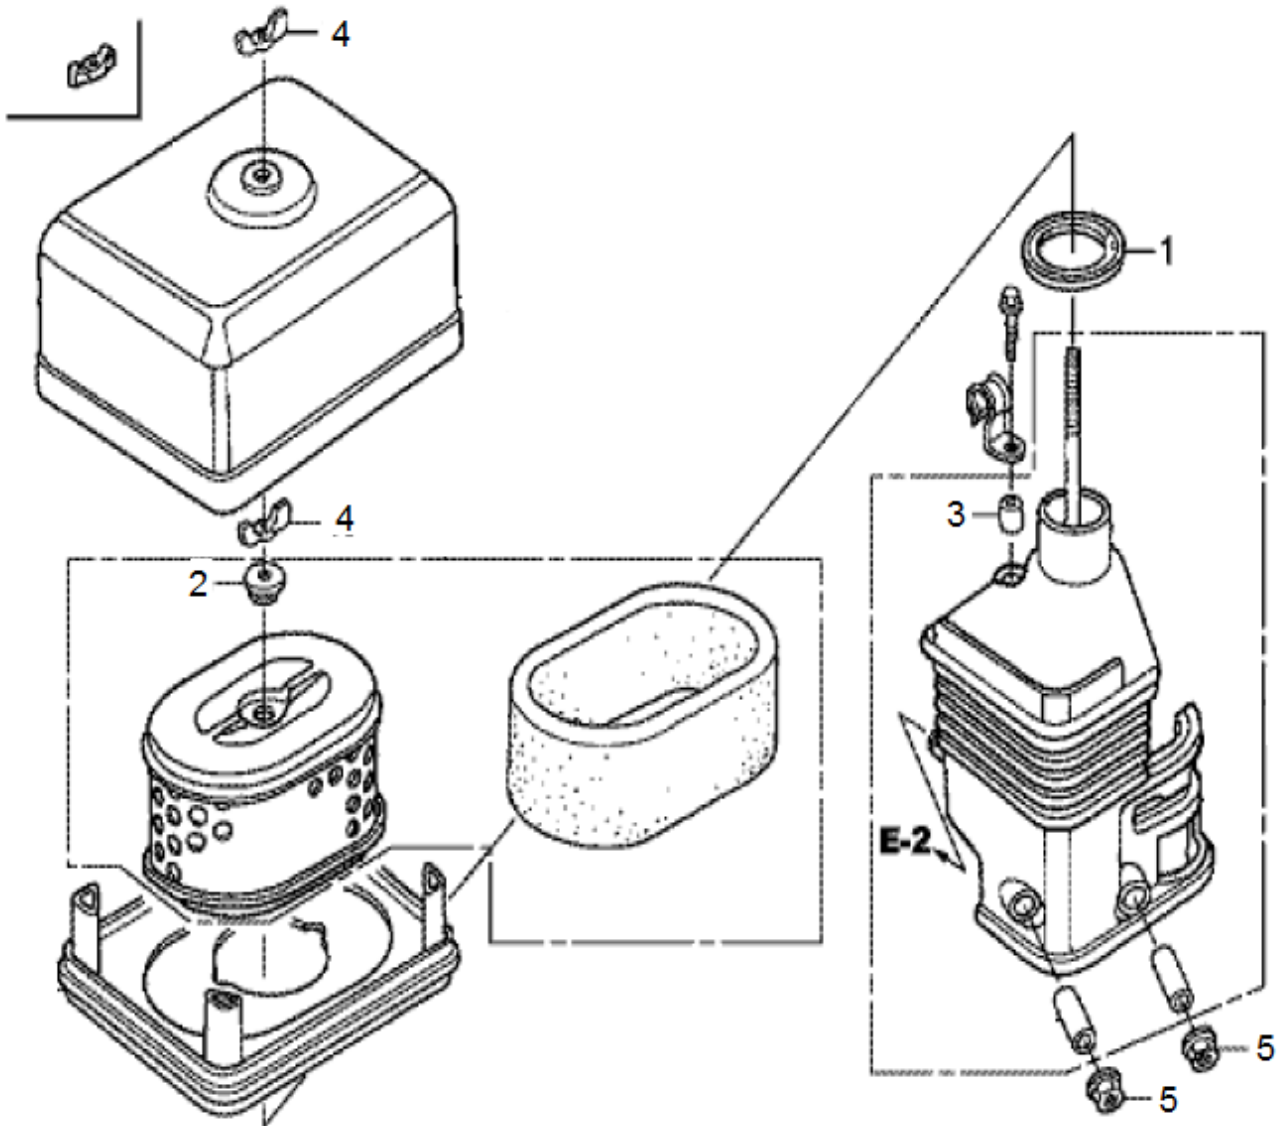

Engine Air cleaner

Item	Part No.	Name	Qty	L
1	595195001	Packing, elbow	1	
2	595049401	Grommet	1	
3	595130501	Collar b, air cleaner	1	
4	595049301	Nut	1	
5	595130801	Nut, flange, 6mm	2