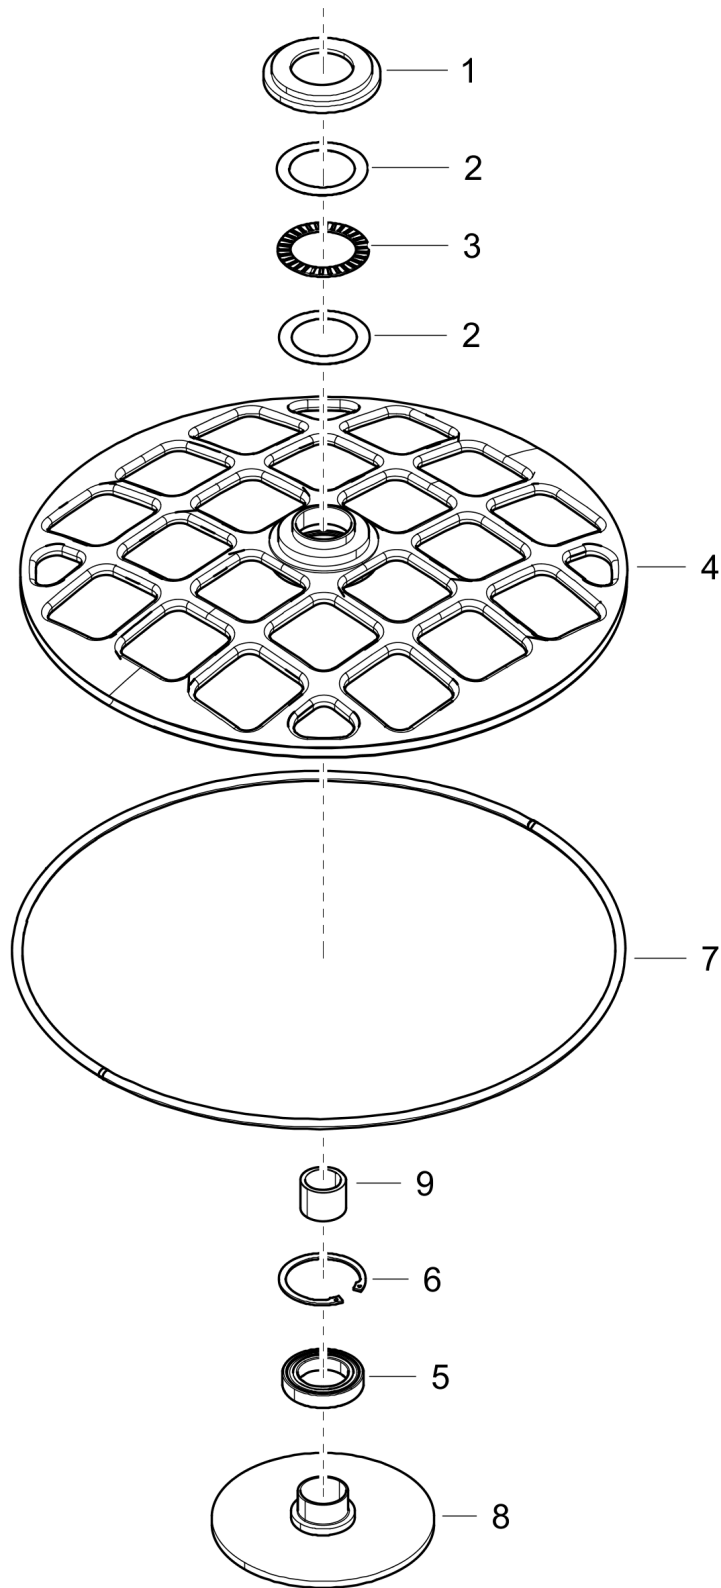

Mechanical Grilled and pressure plate

Refer to the Parts Online web page for most up-to-date information. The printed information might be outdated.

Item	Part No.	Name	Qty	L
1	594251801	Pressing sleeve	1	
2	594220901	Thrust washer	2	
3	594220801	Thrust bearing	1	
4	594864601	Protective ring	1	
5	595038101	Ball bearing	1	
6	595114201	Circlip	1	
7	594252801	PVC ring, $\varnothing$10 mm, (0.40 ".)	1	
8	594244201	Pressure plate	1	
9	594226801	Sleeve bearing	1