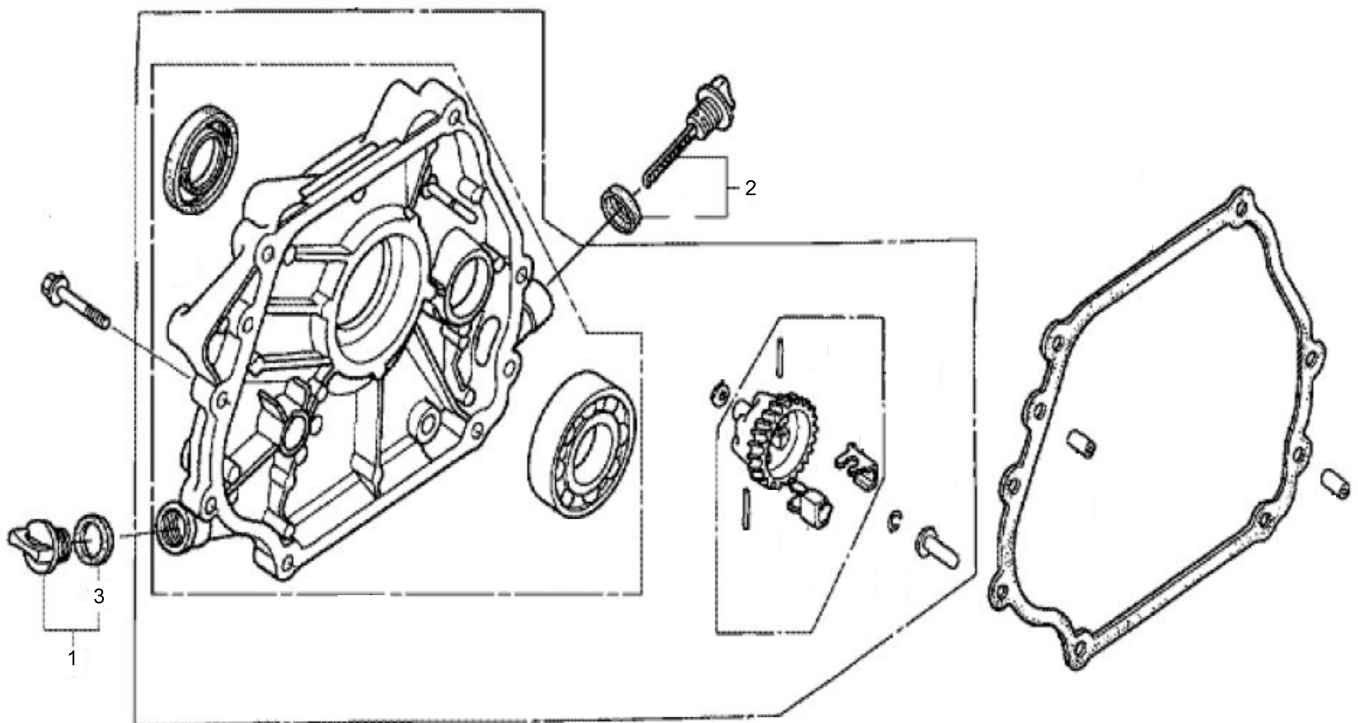

Engine Crankcase cover

Item	Part No.	Name	Qty	L
1	595379101	Cap assy., oil filler (black)	1	
2	594203801	Cap assy., oil filler	1	
3	595374201	Oil dipstick gasket	1