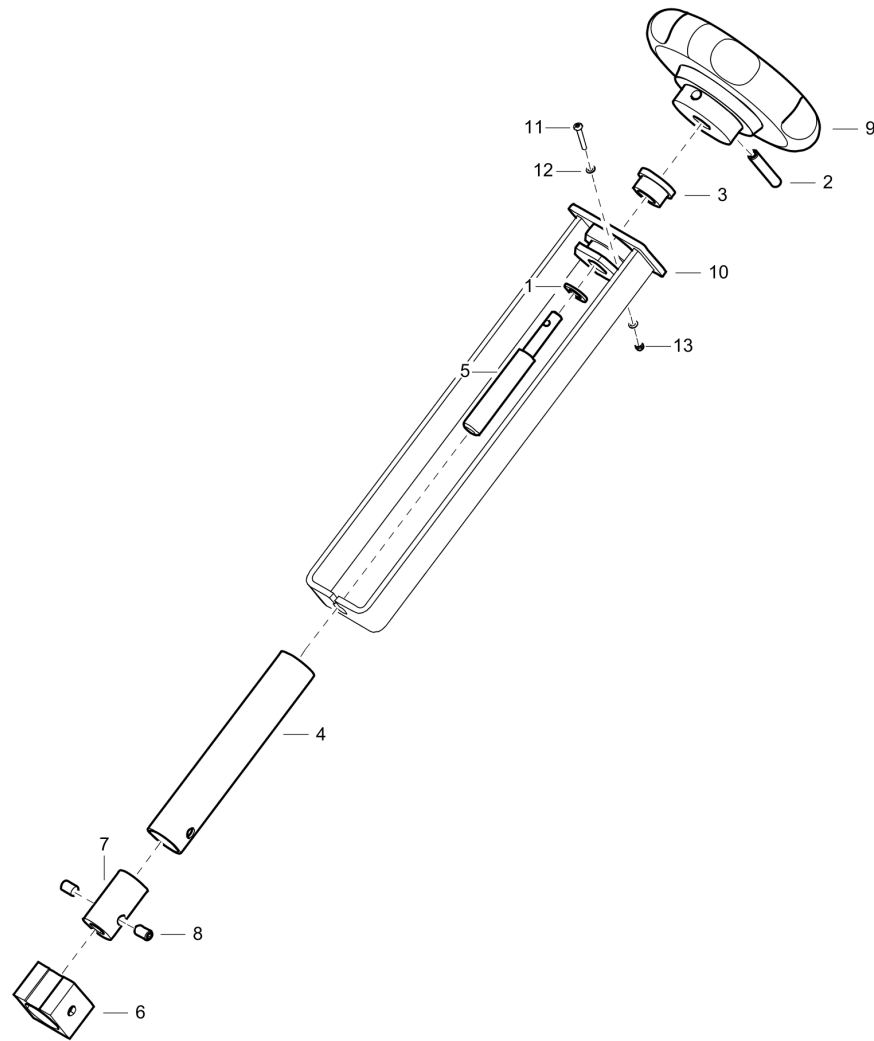

Mechanical Twist pitch

Item	Part No.	Name	Qty	L
1	595113301	Plain washer	1	
2	595109501	Spring pin 5x30, (1.18".)	1	
3	594219801	Flange bearing	1	
4	594246401	Adjusting nut	1	
5	595442801	Adjusting screw	1	
6	595140201	Guiding	1	
7	594252401	Nipple	1	
8	-	Set Screw M5X10 mm, (.39".)	2	
9	594245701	Handle - developing	1	
10	594252301	Bracket bearing	1	
11	595211701	Hex.sock.button head screw M5x40 (1.57".)	2	
12	594123801	Washer DIN125	4	
13	595112401	Nut	2	

Refer to the Parts Online web page for most up-to-date information. The printed information might be outdated.