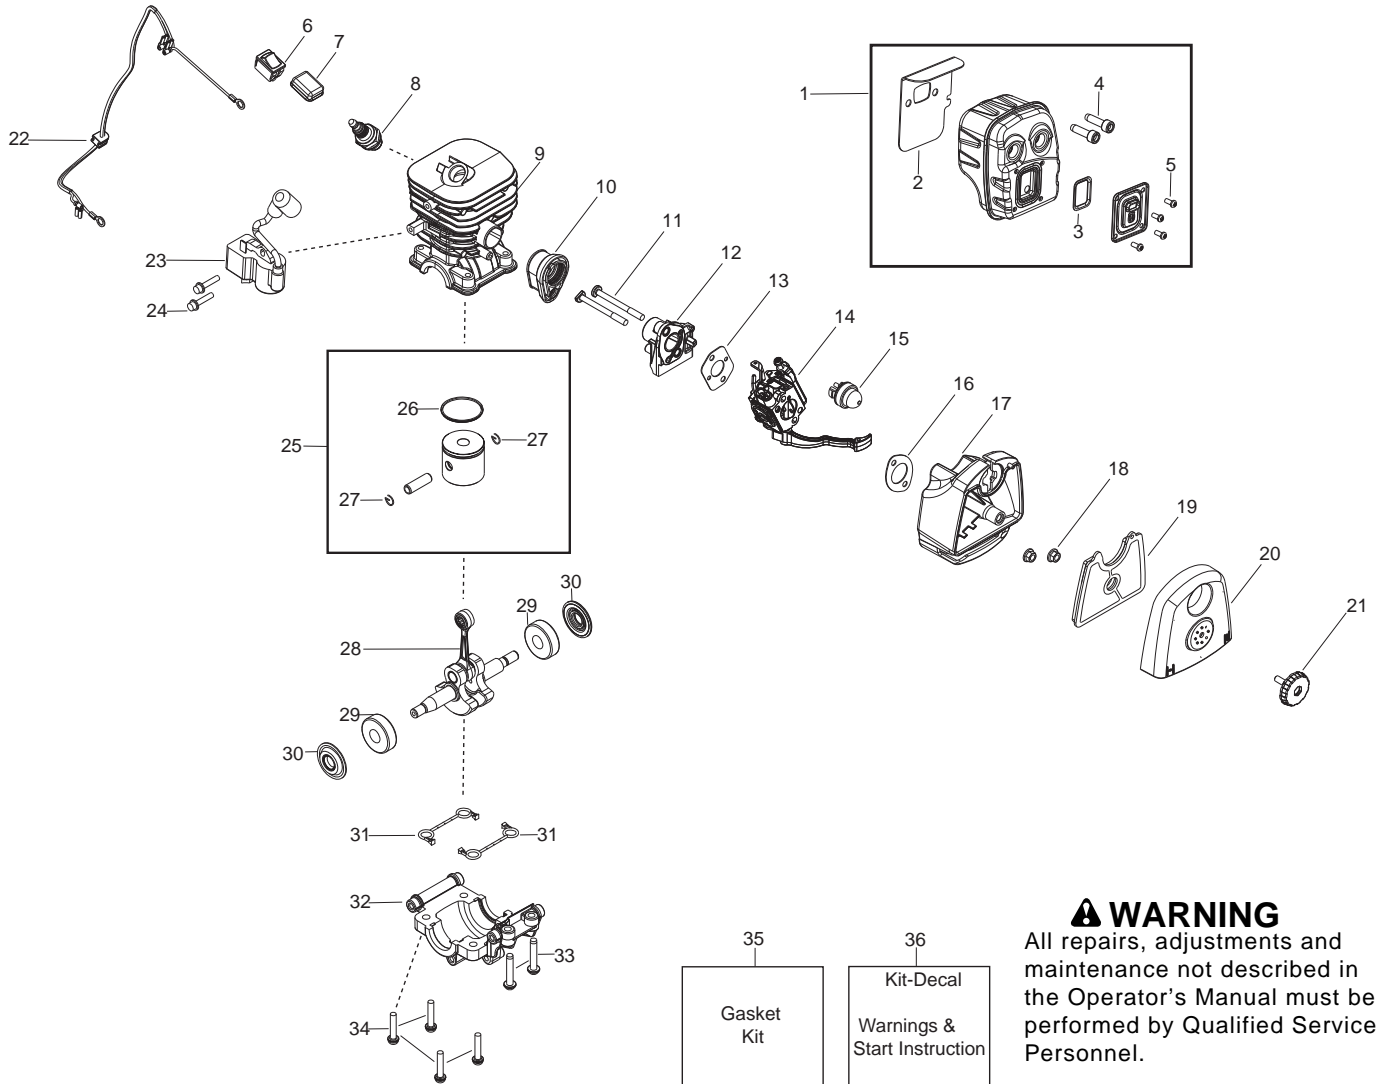

✓ = New Part Number For This IPL

★ = Refer to the Service Reference Indicated for more information.(Located at the END of the IPL)

<b>Parts List No.</b> 545103467		 <b>Husqvarna</b> PARTS LIST	<b>MODEL</b> HVA 125BVX (EU/RoW/AU/NZ)
<b>Date</b> 7/27/11	<b>Replaces</b> 545103467 - 3/30/11		<b>NOTE</b> : Illustration may differ from actual model due to design changes.