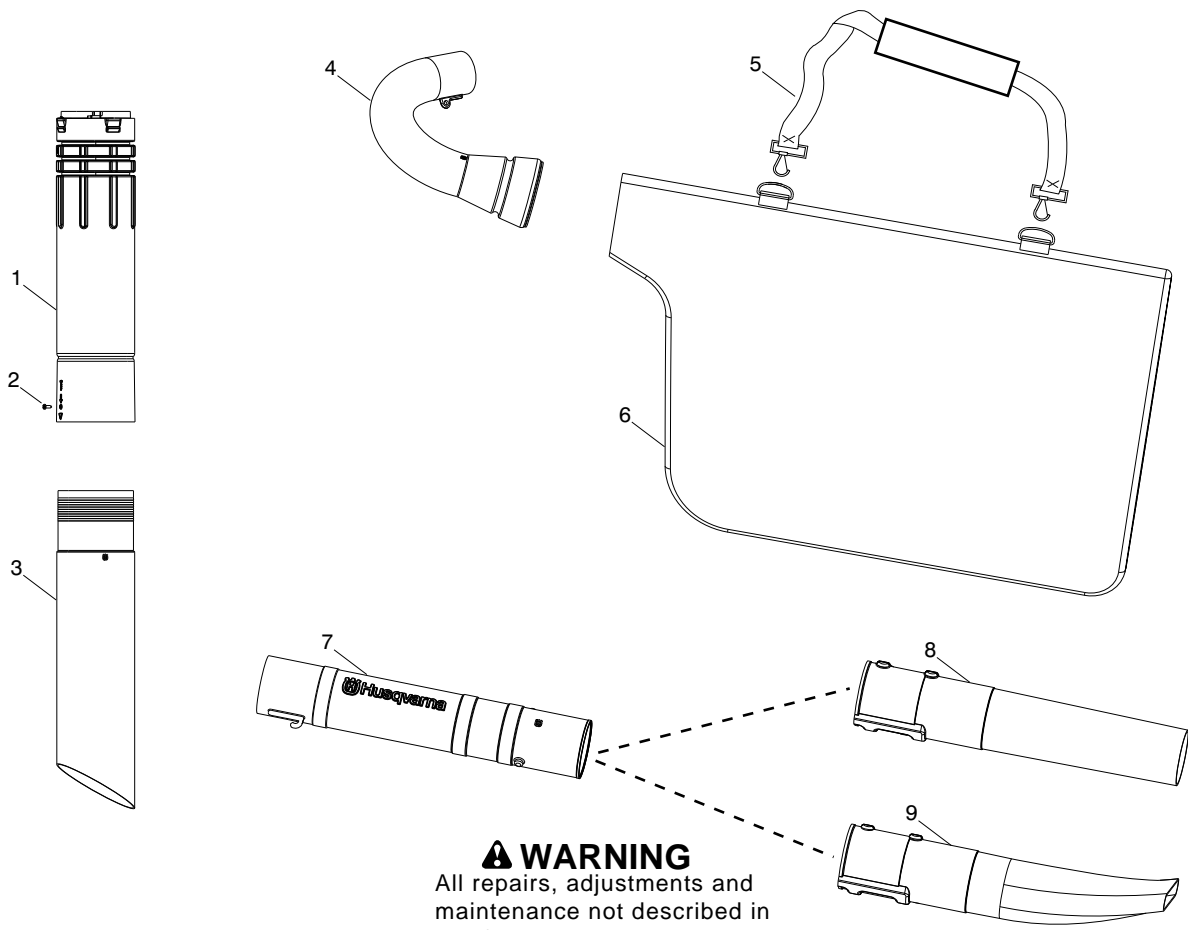

Parts List No. 545103467		Husqvarna PARTS LIST	MODEL HVA 125BVX (EU/RoW/AU/NZ)	
Date 7/27/11	Replaces 545103467 - 3/30/11		NOTE : Illustration may differ from actual model due to design changes.	Page: 3

⚠ WARNING
All repairs, adjustments and maintenance not described in the Operator's Manual must be performed by Qualified Service Personnel.

Ref.	Part No.	Description
1.	545131201	Assy - Upper vac tube
2.	545144101	Screw
3.	545119601	Tube - Lower vac
4.	575478801	Tube - Elbow
5.	545132901	Strap - Carrying
6.	545119801	Vac bag
7.	545140201	Assy - Tube - Upper Blower w/barrier
8.	545118001	Tube - Lower blower (round)
9.	545119501	Tube - Lower blower (flare)

✓ = New Part Number For This IPL

★ = Refer to the Service Reference Indicated for more information.(Located at the END of the IPL)