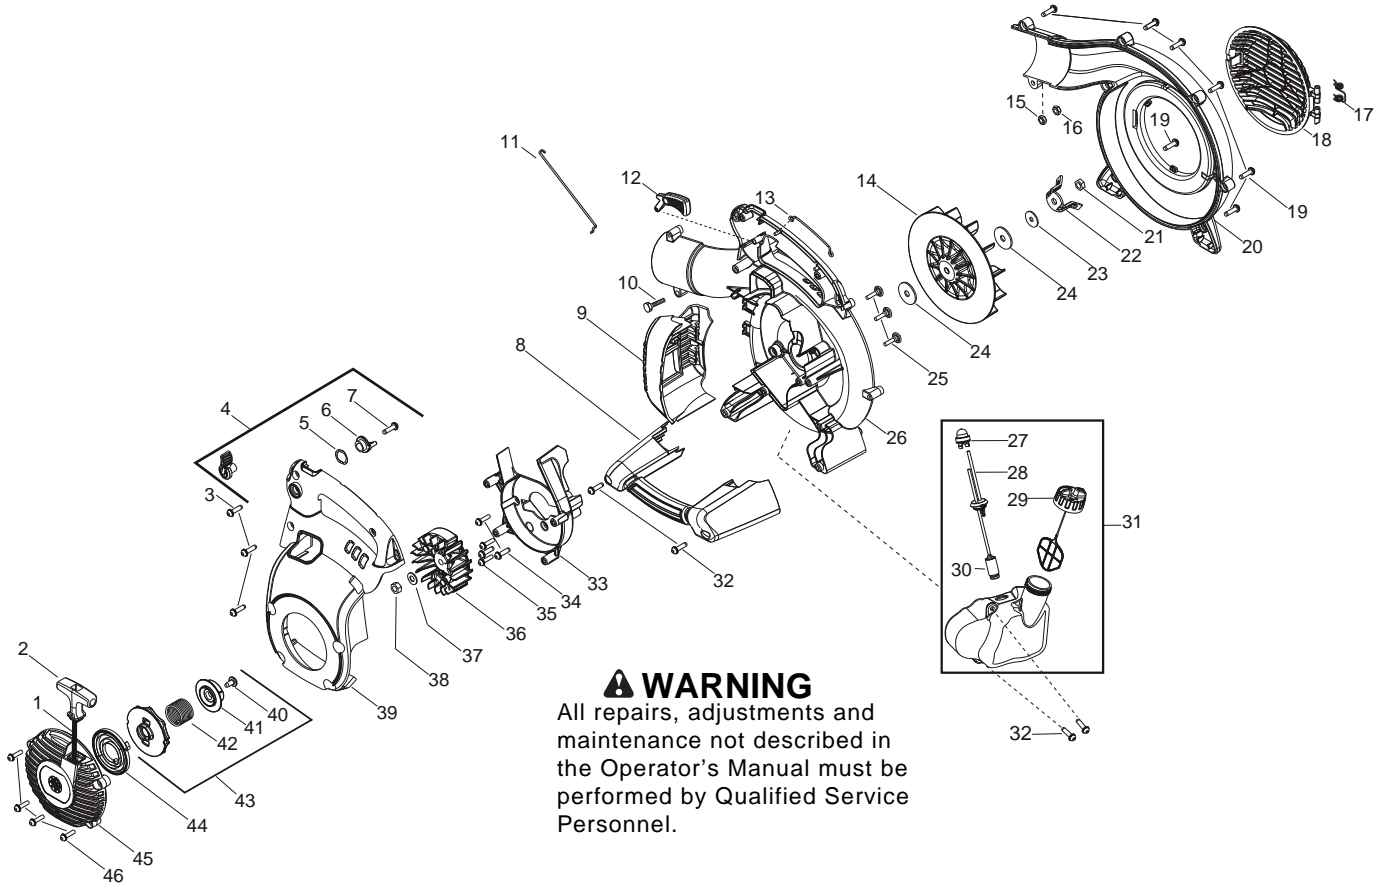

⚠ WARNING
All repairs, adjustments and maintenance not described in the Operator's Manual must be performed by Qualified Service Personnel.

Ref.	Part No.	Description	Ref.	Part No.	Description
1.	545081817	Kit - Rope	31.	545108901	Assy - Fuel tank (Incl. 27,28,29,30)
2.	545043204	Handle - Starter	32.	530015814	Screw
3.	530015814	Screw	33.	★★★★★	Scroll - Flywheel
4.	545081822	Kit - Cruise control (Incl. 5,6,7)	34.	530015814	Screw
5.	530015147	Washer - Wave	35.	530015810	Screw
6.	545111501	Ratchet - Cruise control	36.	545088801	Assy - Flywheel
7.	530015814	Screw	37.	530015828	Washer
8.	545119002	Handle - Assist	38.	530016134	Nut - Flywheel
9.	545157901	Assy. - Muffler guard	39.	545108801	Cover - Motor housing
10.	545003502	Screw - Blower tube	40.	545112801	Screw
11.	545111301	Wire - Linkage	41.	545089001	Hub
12.	545111601	Trigger - Throttle	42.	545115901	Spring - EPS2
13.	545131701	Wire - Handle ground	43.	545006084	Kit - Starter (Incl. 40,41,42)
14.	545173201	Impeller	44.	530042095	Spring - Starter
15.	530015197	Nut - Blower tube	45.	545111801	Housing - Starter Cover
16.	530015515	Locknut	46.	530015810	Screw
17.	545111101	Spring - Vac door			
18.	545111201	Cover - Vac door			
19.	530015814	Screw			
20.	575533201	Assy - Outer scroll (Incl. 17,18)			
21.	545147101	Nut - Impeller			
22.	★★★★★	Blade - Mulch			
23.	★★★★★	Washer			
24.	545164501	Washer - Impeller		545094201	Scrench
25.	530016445	Screw			
26.	545110001	Scroll - Inner			
27.	530047721	Bulb - Purge			
28.	545081841	Kit - Fuel line grommet (Incl. 27,30)			
29.	530150350	Assy - Fuel cap with retainer			
30.	530095646	Assy - Fuel pickup			

✓ = New Part Number For This IPL

★ = Refer to the Service Reference Indicated for more information.(Located at the END of the IPL)